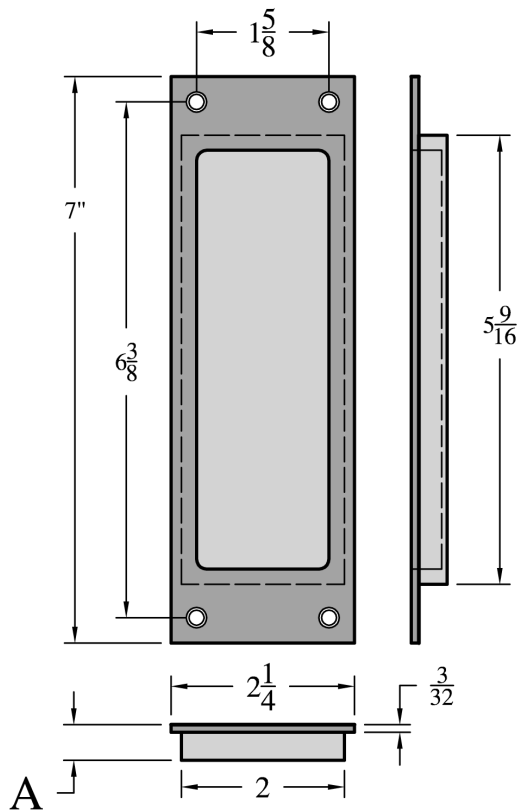

# **KNC** C-90 SERIES FLUSH PULL OPTIONS

## **SPECIFICATIONS:**

MATERIAL: Solid Brass or Bronze

FINISH: As Required.

A = 7/16" for Minimum 1-3/4" Doors  
11/32" for Minimum 1-3/8" Doors

\* CYLINDER BLOCKING RING:  
(Furnished with C-90C Pulls)

Allows Cylinder to be Flush with Face.

# C-90L SERIES DOOR PULL TEMPLATE

**2 -3/4" BACKSET TEMPLATE**

K.N. CROWDER MFG. INC.  
 1220 BURLOAK DR. BURLINGTON, ONTARIO  
 CANADA L7L 6B3 [www.kncrowder.com](http://www.kncrowder.com)

**FULL SIZE TEMPLATE**