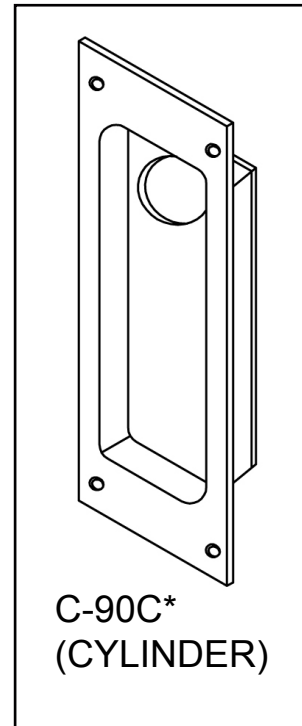

# **KNC** C-90 SERIES FLUSH PULL OPTIONS

## **SPECIFICATIONS:**

MATERIAL: Solid Brass or Bronze

FINISH: As Required.

A = 7/16" for Minimum 1-3/4" Doors  
11/32" for Minimum 1-3/8" Doors

\* CYLINDER BLOCKING RING:  
(Furnished with C-90C Pulls)

Allows Cylinder to be Flush with Face.

# C-90L SERIES DOOR PULL TEMPLATE

**2 -3/4" BACKSET TEMPLATE**

K.N. CROWDER MFG. INC.  
 1220 BURLOAK DR. BURLINGTON, ONTARIO  
 CANADA L7L 6B3 [www.kncrowder.com](http://www.kncrowder.com)

**FULL SIZE TEMPLATE**