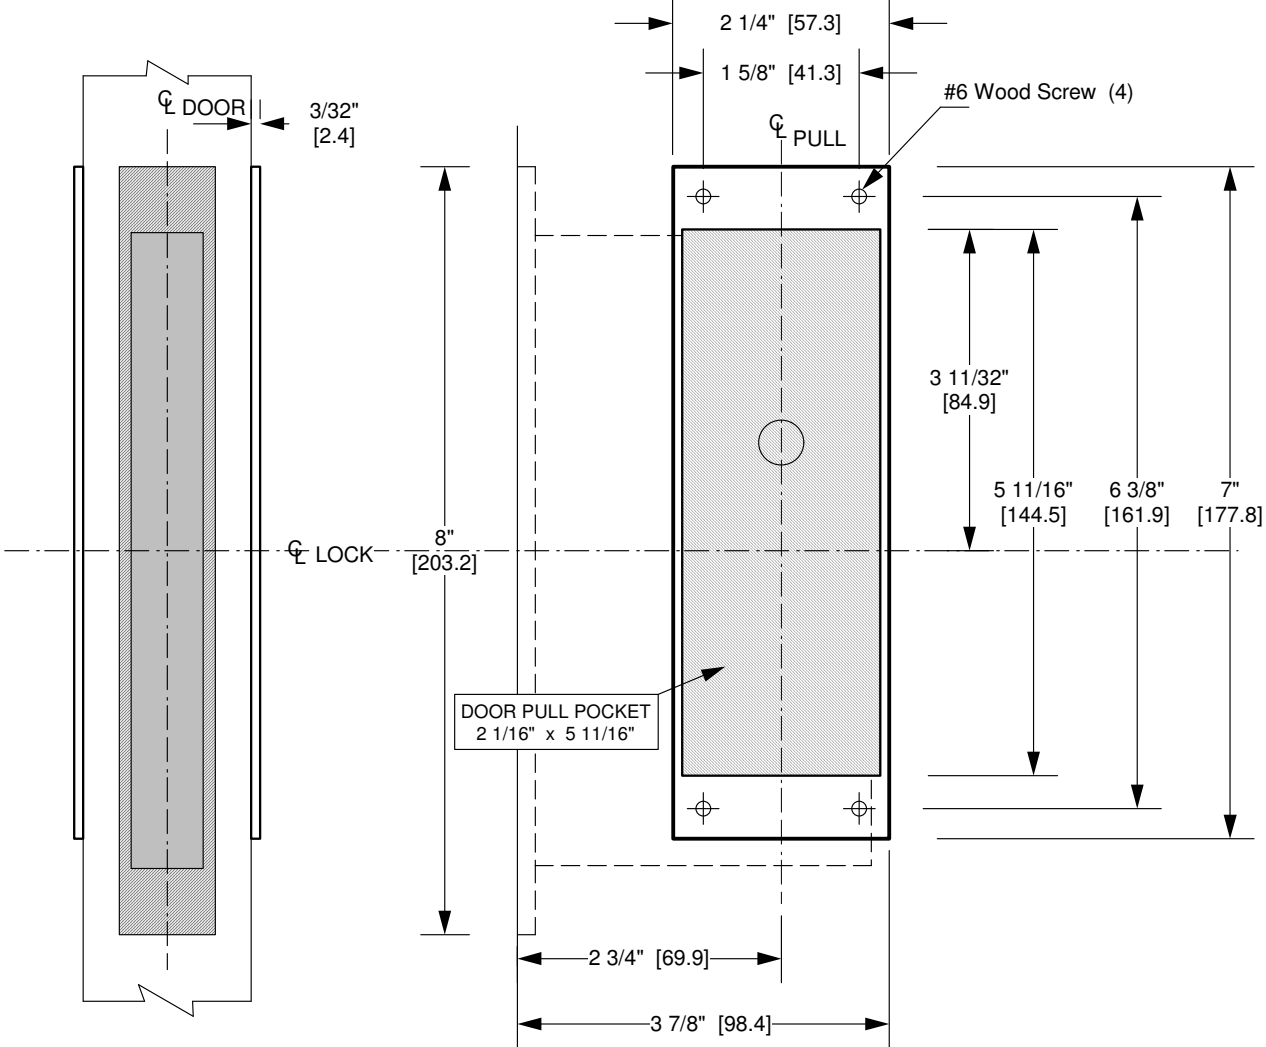

C-90L SERIES DOOR PULL TEMPLATE

2 -3/4" BACKSET TEMPLATE

K.N. CROWDER MFG. INC.
1220 BURLOAK DR. BURLINGTON, ONTARIO
CANADA L7L 6B3 www.kncrowder.com

FULL SIZE TEMPLATE