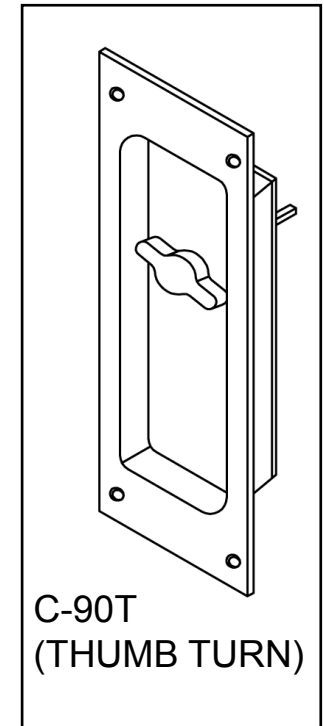

# **KNC** C-90 SERIES FLUSH PULL OPTIONS

## **SPECIFICATIONS:**

MATERIAL: Solid Brass or Bronze

FINISH: As Required.

A = 7/16" for Minimum 1-3/4" Doors  
11/32" for Minimum 1-3/8" Doors

\* CYLINDER BLOCKING RING:  
(Furnished with C-90C Pulls)

Allows Cylinder to be Flush with Face.

# C-90L SERIES DOOR PULL TEMPLATE

**2 -3/4" BACKSET TEMPLATE**

K.N. CROWDER MFG. INC.  
 1220 BURLOAK DR. BURLINGTON, ONTARIO  
 CANADA L7L 6B3 [www.kncrowder.com](http://www.kncrowder.com)

**FULL SIZE TEMPLATE**