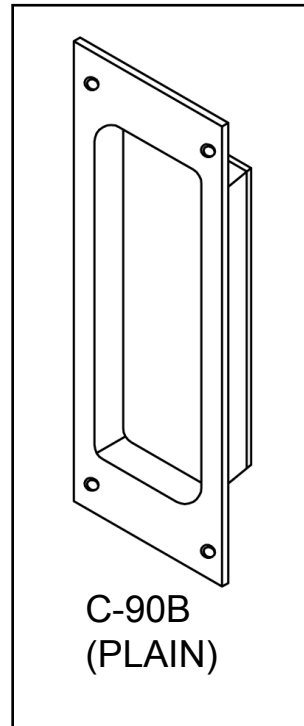

# **KNC** C-90 SERIES FLUSH PULL OPTIONS

## **SPECIFICATIONS:**

MATERIAL: Solid Brass or Bronze

FINISH: As Required.

A = 7/16" for Minimum 1-3/4" Doors  
11/32" for Minimum 1-3/8" Doors

\* CYLINDER BLOCKING RING:  
(Furnished with C-90C Pulls)

Allows Cylinder to be Flush with Face.

# C-90L SERIES DOOR PULL TEMPLATE

**2 -3/4" BACKSET TEMPLATE**

K.N. CROWDER MFG. INC.  
 1220 BURLOAK DR. BURLINGTON, ONTARIO  
 CANADA L7L 6B3 [www.kncrowder.com](http://www.kncrowder.com)

**FULL SIZE TEMPLATE**