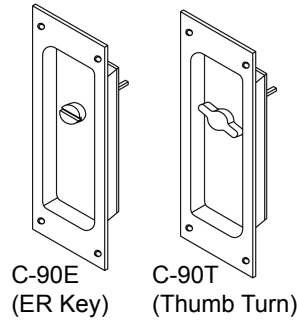

FLUSH PULLS:

K.N. CROWDER MFG. INC.
1220 BURLOAK DRIVE
BURLINGTON, ONTARIO, CANADA, L7L 6B3
TELEPHONE: 905-315-9788 ---- FAX: 905-315-8090
TOLL FREE FAX: 1-800-567-0123

K.N. CROWDER INC.
210 EIGHTH STREET SOUTH
LEWISTON, NEW YORK, U.S.A. 14092
TELEPHONE: 1-716-754-8247
TOLL FREE FAX: 1-800-567-0123