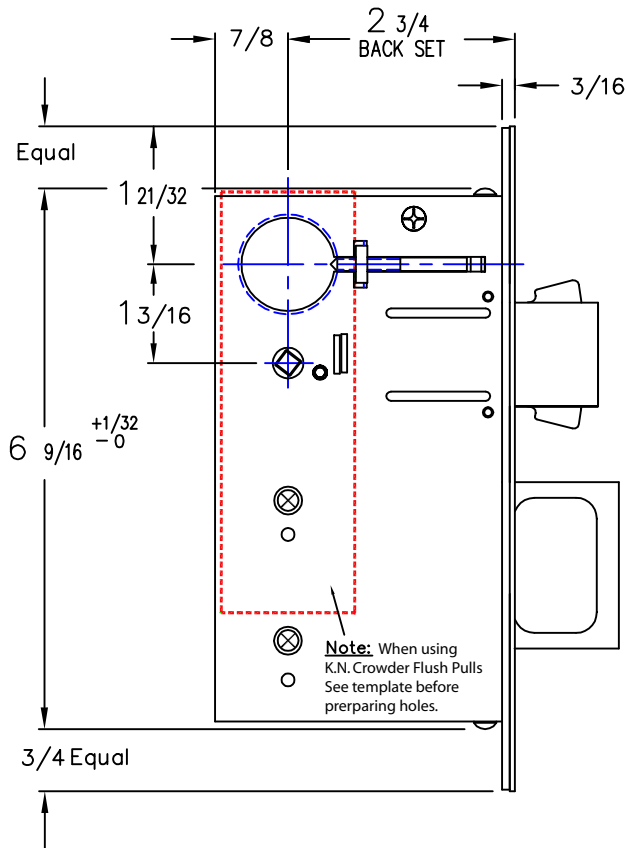

C-90L-ET 2-3/4" BACKSET TEMPLATE POCKET DOOR LOCK INSTALLATION

Note: All Dimensions Reflect Suggested Mortise Prep Dimensions. (Actual Lock Dimensions Are Slightly Smaller).

SPECIFICATIONS:

CASE: Heavy Gauge Wrought
 ARMOR FRONT: Brass
 Bronze
 Stainless
 DEAD BOLT: 1/2" Thick x 1-7/32" High x 1" Throw
 PULL: 1/2" Thick x 2" High x 1-1/4" Throw
 THUMB TURN HUB: 3/16" On the Diamond