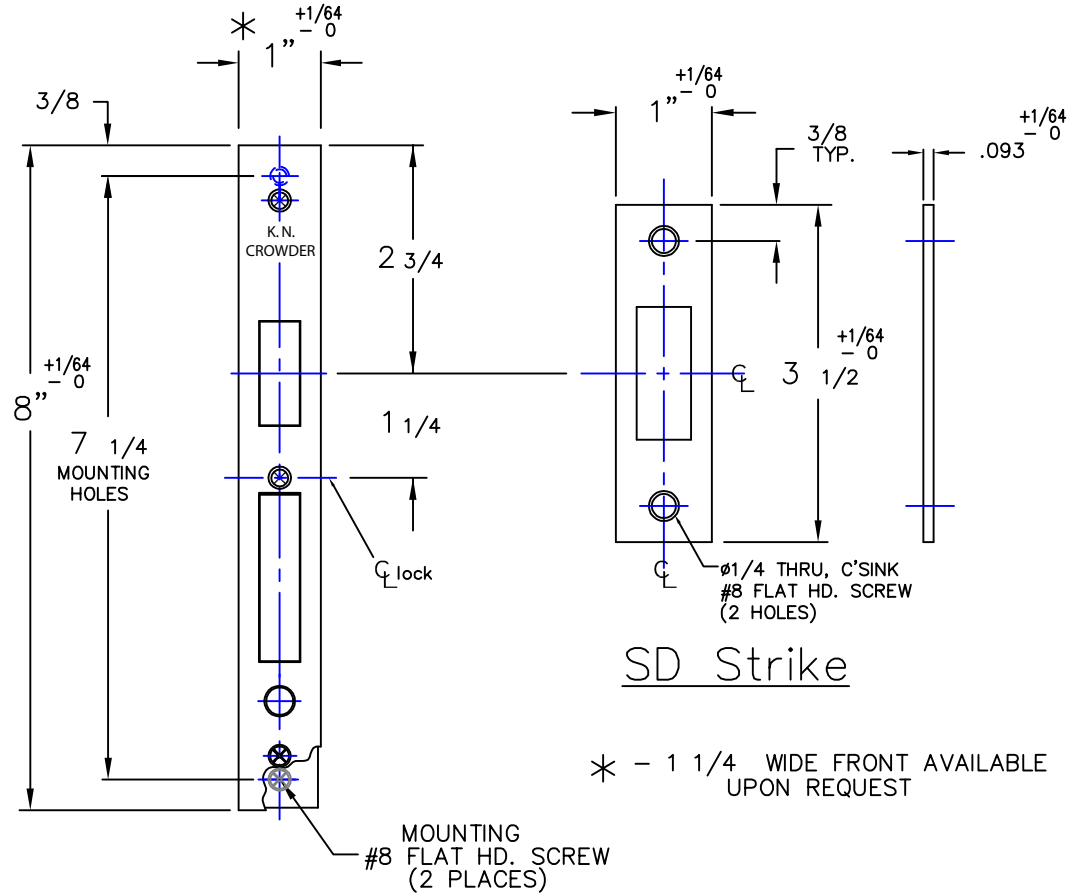

C-90L-ET 2-3/4" BACKSET TEMPLATE POCKET DOOR LOCK INSTALLATION

Note: All Dimensions Reflect Suggested Mortise Prep Dimensions. (Actual Lock Dimensions Are Slightly Smaller).

SPECIFICATIONS:

CASE: Heavy Gauge Wrought
 ARMOR FRONT: Brass
 Bronze
 Stainless
 DEAD BOLT: 1/2" Thick x 1-7/32" High x 1" Throw
 PULL: 1/2" Thick x 2" High x 1-1/4" Throw
 THUMB TURN HUB: 3/16" On the Diamond

FLUSH PULLS:

K.N. CROWDER MFG. INC.
 1220 BURLOAK DRIVE
 BURLINGTON, ONTARIO, CANADA, L7L 6B3
 TELEPHONE: 905-315-9788 ---- FAX: 905-315-8090
 TOLL FREE FAX: 1-800-567-0123

K.N. CROWDER INC.
 210 EIGHTH STREET SOUTH
 LEWISTON, NEW YORK, U.S.A. 14092
 TELEPHONE: 1-716-754-8247
 TOLL FREE FAX: 1-800-567-0123