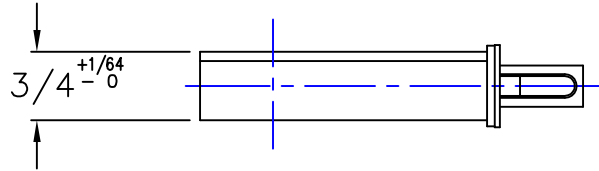

C-90L-ET 2-3/4" BACKSET TEMPLATE POCKET DOOR LOCK INSTALLATION

Note: All Dimensions Reflect Suggested Mortise Prep Dimensions. (Actual Lock Dimensions Are Slightly Smaller).

SPECIFICATIONS:

CASE: Heavy Gauge Wrought
 ARMOR FRONT: Brass
 Bronze
 Stainless
 DEAD BOLT: 1/2" Thick x 1-7/32" High x 1" Throw
 PULL: 1/2" Thick x 2" High x 1-1/4" Throw
 THUMB TURN HUB: 3/16" On the Diamond