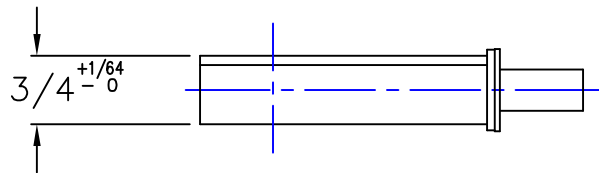

# KNC C-90S POCKET DOOR STRIKE / PULL INSTALLATION

Note: All Dimensions Reflect Suggested Mortise Prep Dimensions. (Actual Lock Dimensions Are Slightly Smaller).

## SPECIFICATIONS:

CASE: Heavy Gauge Wrought  
 ARMOR FRONT: Brass  
 Bronze  
 Stainless  
 PULL: 1/2" Thick x 2" High x 1-1/4" Throw

\* - 1 1/4" WIDE FRONT AVAILABLE UPON REQUEST

K.N. CROWDER MFG. INC.  
 1220 BURLOAK DRIVE  
 BURLINGTON, ONTARIO, CANADA, L7L 6B3  
 TELEPHONE: 905-315-9788 ---- FAX: 905-315-8090  
 TOLL FREE FAX: 1-800-567-0123