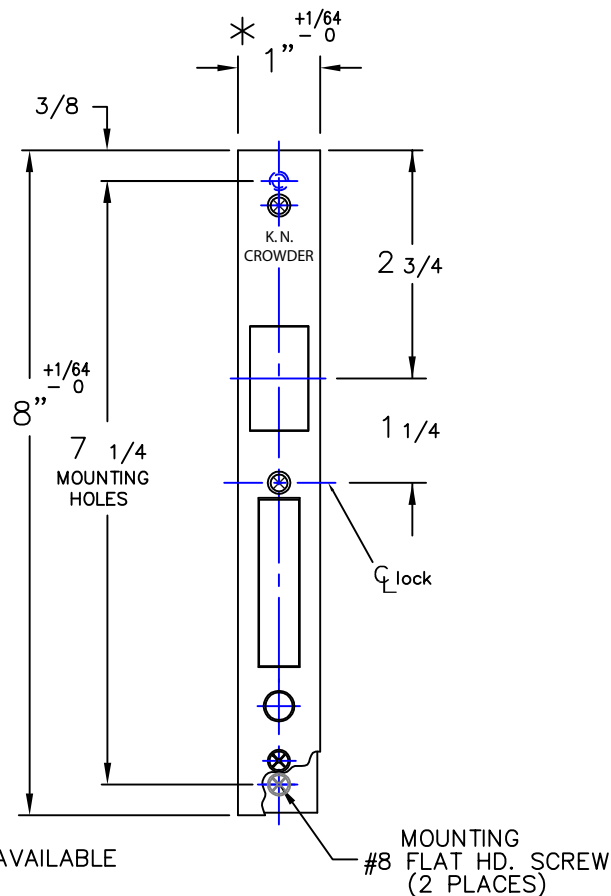

# KNC C-90S POCKET DOOR STRIKE / PULL INSTALLATION

Note: All Dimensions Reflect Suggested Mortise Prep Dimensions. (Actual Lock Dimensions Are Slightly Smaller).

## SPECIFICATIONS:

CASE: Heavy Gauge Wrought  
 ARMOR FRONT: Brass  
 Bronze  
 Stainless  
 PULL: 1/2" Thick x 2" High x 1-1/4" Throw

\* - 1 1/4" WIDE FRONT AVAILABLE UPON REQUEST

K.N. CROWDER MFG. INC.  
 1220 BURLOAK DRIVE  
 BURLINGTON, ONTARIO, CANADA, L7L 6B3  
 TELEPHONE: 905-315-9788 ---- FAX: 905-315-8090  
 TOLL FREE FAX: 1-800-567-0123