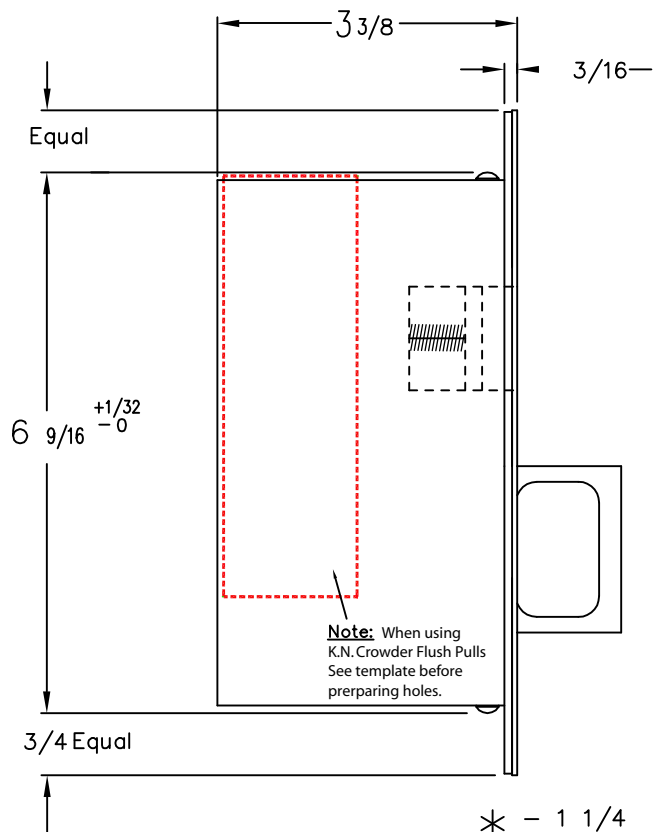

# KNC C-90S POCKET DOOR STRIKE / PULL INSTALLATION

Note: All Dimensions Reflect Suggested Mortise Prep Dimensions. (Actual Lock Dimensions Are Slightly Smaller).

## SPECIFICATIONS:

CASE: Heavy Gauge Wrought  
 ARMOR FRONT: Brass  
 Bronze  
 Stainless  
 PULL: 1/2" Thick x 2" High x 1-1/4" Throw

\* - 1 1/4" WIDE FRONT AVAILABLE UPON REQUEST

K.N. CROWDER MFG. INC.  
 1220 BURLOAK DRIVE  
 BURLINGTON, ONTARIO, CANADA, L7L 6B3  
 TELEPHONE: 905-315-9788 ---- FAX: 905-315-8090  
 TOLL FREE FAX: 1-800-567-0123