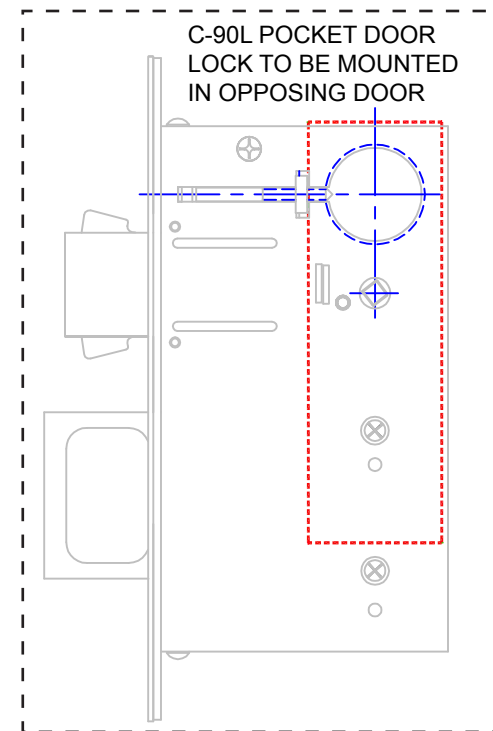

# KNC C-90S POCKET DOOR STRIKE / PULL INSTALLATION

Note: All Dimensions Reflect Suggested Mortise Prep Dimensions. (Actual Lock Dimensions Are Slightly Smaller).

## SPECIFICATIONS:

CASE: Heavy Gauge Wrought  
 ARMOR FRONT: Brass  
 Bronze  
 Stainless  
 PULL: 1/2" Thick x 2" High x 1-1/4" Throw

\* - 1 1/4" WIDE FRONT AVAILABLE UPON REQUEST

K.N. CROWDER MFG. INC.  
 1220 BURLOAK DRIVE  
 BURLINGTON, ONTARIO, CANADA, L7L 6B3  
 TELEPHONE: 905-315-9788 ---- FAX: 905-315-8090  
 TOLL FREE FAX: 1-800-567-0123