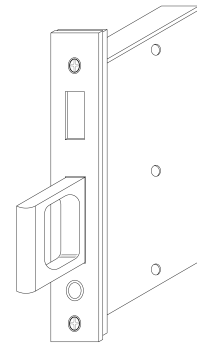

# C-90S-BB POCKET DOOR STRIKE / PULL INSTALLATION

Note: All Dimensions Reflect Suggested Mortise Prep Dimensions. (Actual Lock Dimensions Are Slightly Smaller).

## SPECIFICATIONS:

CASE: Heavy Gauge Wrought  
 ARMOR FRONT: Brass  
 Bronze  
 Stainless  
 PULL: 1/2" Thick x 2" High x 1-1/4" Throw