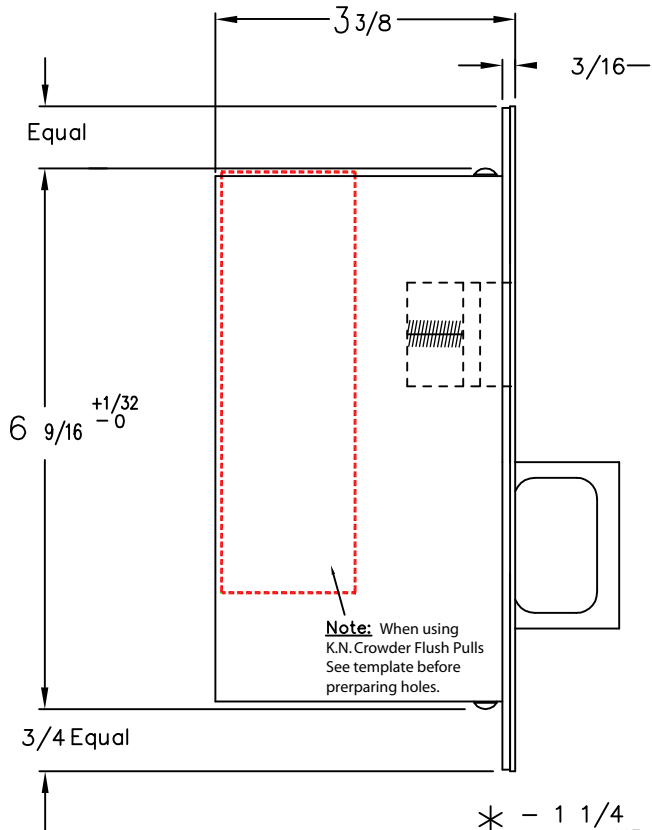

FLUSH PULLS:

K.N. CROWDER MFG. INC.
1220 BURLOAK DRIVE
BURLINGTON, ONTARIO, CANADA, L7L 6B3
TELEPHONE: 905-315-9788 ---- FAX: 905-315-8090
TOLL FREE FAX: 1-800-567-0123

K.N. CROWDER INC.
210 EIGHTH STREET SOUTH
LEWISTON, NEW YORK, U.S.A. 14092
TELEPHONE: 1-716-754-8247
TOLL FREE FAX: 1-800-567-0123