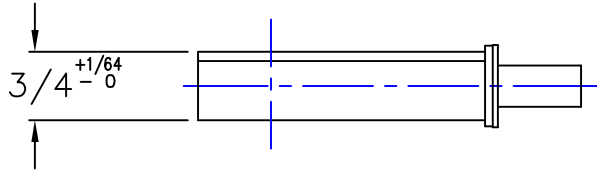

# C-90S-BB POCKET DOOR STRIKE / PULL INSTALLATION

Note: All Dimensions Reflect Suggested Mortise Prep Dimensions. (Actual Lock Dimensions Are Slightly Smaller).

## SPECIFICATIONS:

CASE: Heavy Gauge Wrought  
 ARMOR FRONT: Brass  
 Bronze  
 Stainless  
 PULL: 1/2" Thick x 2" High x 1-1/4" Throw