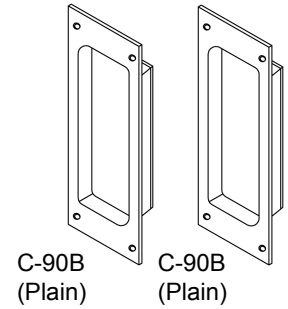

FLUSH PULLS:

K.N. CROWDER MFG. INC.
1220 BURLOAK DRIVE
BURLINGTON, ONTARIO, CANADA, L7L 6B3
TELEPHONE: 905-315-9788 ---- FAX: 905-315-8090
TOLL FREE FAX: 1-800-567-0123

K.N. CROWDER INC.
210 EIGHTH STREET SOUTH
LEWISTON, NEW YORK, U.S.A. 14092
TELEPHONE: 1-716-754-8247
TOLL FREE FAX: 1-800-567-0123