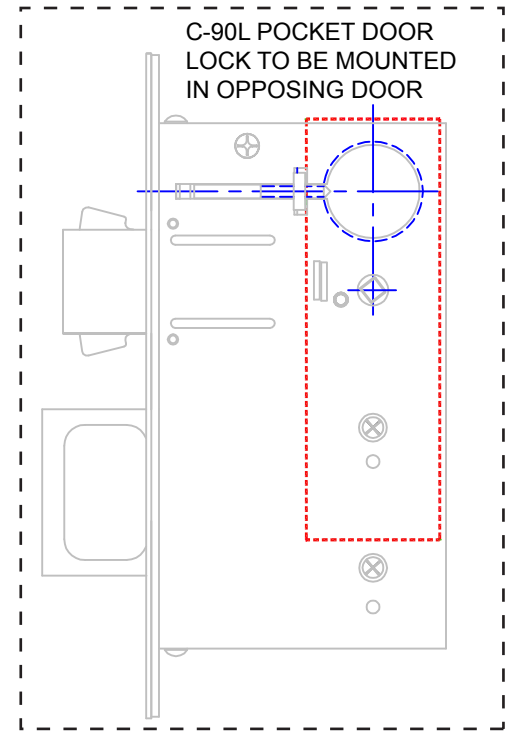

FLUSH PULLS:

K.N. CROWDER MFG. INC.
1220 BURLOAK DRIVE
BURLINGTON, ONTARIO, CANADA, L7L 6B3
TELEPHONE: 905-315-9788 ---- FAX: 905-315-8090
TOLL FREE FAX: 1-800-567-0123

K.N. CROWDER INC.
210 EIGHTH STREET SOUTH
LEWISTON, NEW YORK, U.S.A. 14092
TELEPHONE: 1-716-754-8247
TOLL FREE FAX: 1-800-567-0123