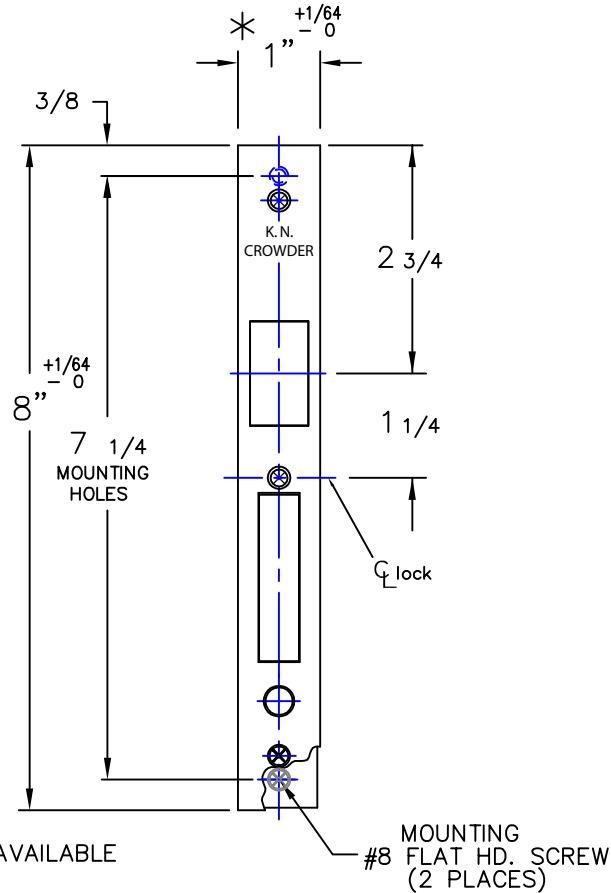

FLUSH PULLS:

K.N. CROWDER MFG. INC.
1220 BURLOAK DRIVE
BURLINGTON, ONTARIO, CANADA, L7L 6B3
TELEPHONE: 905-315-9788 ---- FAX: 905-315-8090
TOLL FREE FAX: 1-800-567-0123

K.N. CROWDER INC.
210 EIGHTH STREET SOUTH
LEWISTON, NEW YORK, U.S.A. 14092
TELEPHONE: 1-716-754-8247
TOLL FREE FAX: 1-800-567-0123