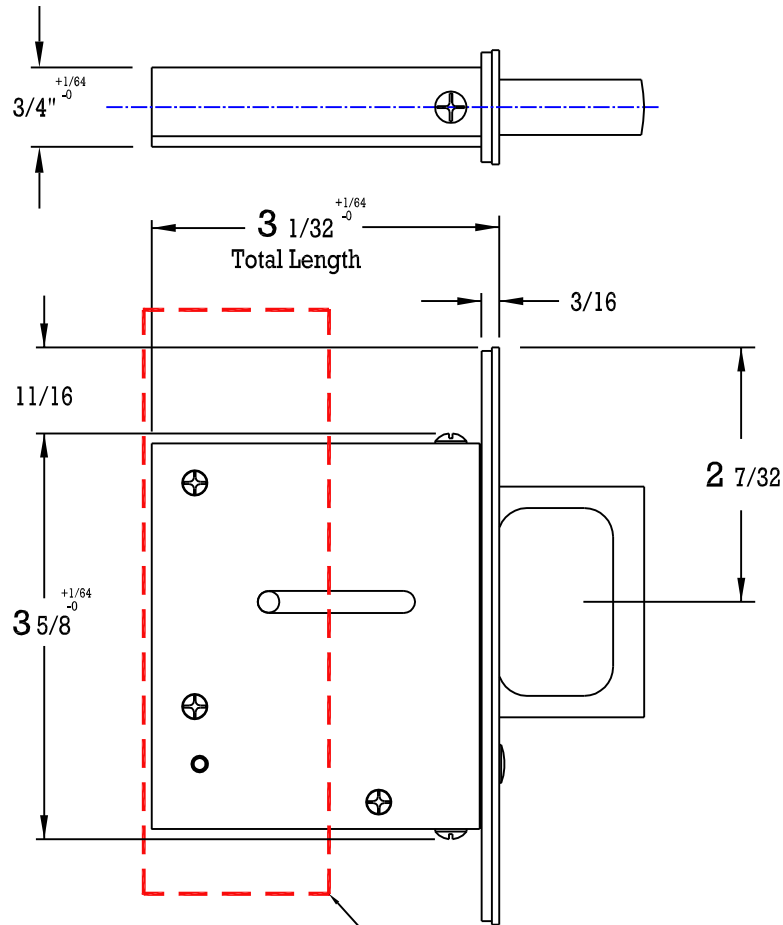

KNC C-91 POCKET DOOR PULL INSTALLATION

Note: All Dimensions Reflect Suggested Mortise Prep Dimensions. (Actual Lock Dimensions Are Slightly Smaller).

SPECIFICATIONS:

CASE: Heavy Gauge Wrought
 ARMOR FRONT: Brass
 Bronze
 Stainless
 PULL: 1/2" Thick x 2" High x 1-1/4" Throw

Note: When using
 K.N. Crowder Flush Pulls
 See template before
 preparing holes.

K.N. CROWDER MFG. INC.
 1220 BURLOAK DRIVE
 BURLINGTON, ONTARIO, CANADA, L7L 6B3
 TELEPHONE: 905-315-9788 ---- FAX: 905-315-8090
 TOLL FREE FAX: 1-800-567-0123