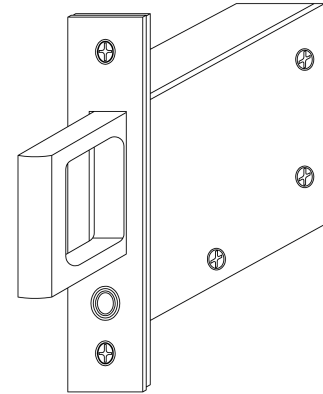

KNC C-91 POCKET DOOR PULL INSTALLATION

Note: All Dimensions Reflect Suggested Mortise Prep Dimensions. (Actual Lock Dimensions Are Slightly Smaller).

SPECIFICATIONS:

CASE: Heavy Gauge Wrought
 ARMOR FRONT: Brass
 Bronze
 Stainless
 PULL: 1/2" Thick x 2" High x 1-1/4" Throw

Note: When using
 K.N. Crowder Flush Pulls
 See template before
 preparing holes.

K.N. CROWDER MFG. INC.
 1220 BURLOAK DRIVE
 BURLINGTON, ONTARIO, CANADA, L7L 6B3
 TELEPHONE: 905-315-9788 ---- FAX: 905-315-8090
 TOLL FREE FAX: 1-800-567-0123