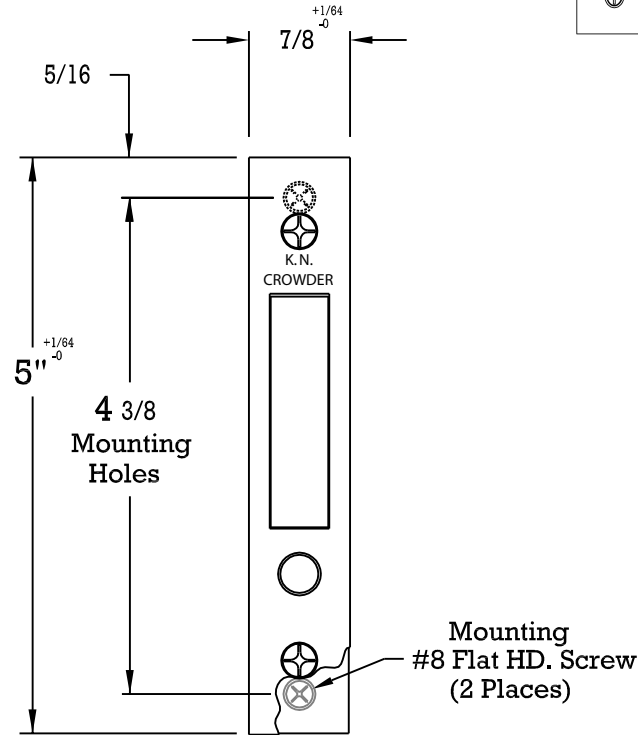

KNC C-91 POCKET DOOR PULL INSTALLATION

Note: All Dimensions Reflect Suggested Mortise Prep Dimensions. (Actual Lock Dimensions Are Slightly Smaller).

SPECIFICATIONS:

CASE: Heavy Gauge Wrought
 ARMOR FRONT: Brass
 Bronze
 Stainless
 PULL: 1/2" Thick x 2" High x 1-1/4" Throw

Note: When using
 K.N. Crowder Flush Pulls
 See template before
 preparing holes.

K.N. CROWDER MFG. INC.
 1220 BURLOAK DRIVE
 BURLINGTON, ONTARIO, CANADA, L7L 6B3
 TELEPHONE: 905-315-9788 ---- FAX: 905-315-8090
 TOLL FREE FAX: 1-800-567-0123