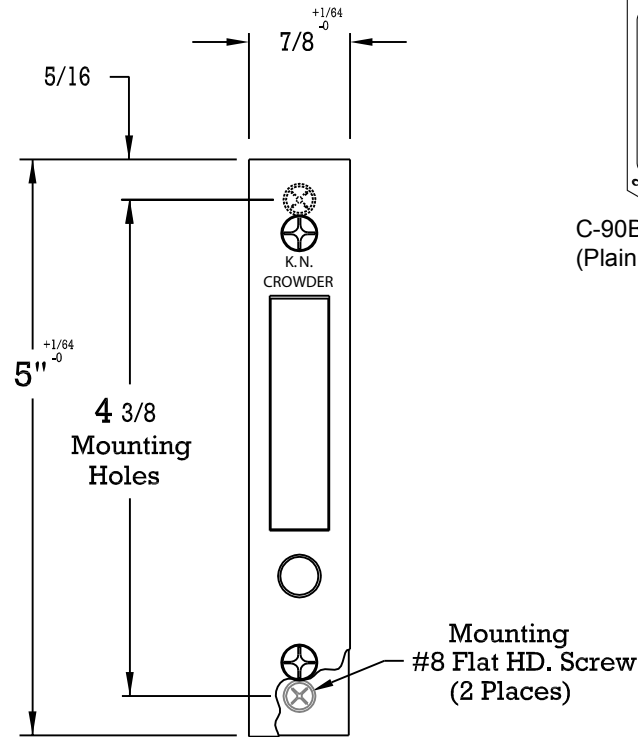

C-91-BB

POCKET DOOR PULL INSTALLATION

Note: All Dimensions Reflect Suggested Mortise Prep Dimensions. (Actual Lock Dimensions Are Slightly Smaller).

SPECIFICATIONS:

CASE: Heavy Gauge Wrought
ARMOR FRONT: Brass
Bronze
Stainless
PULL: 1/2" Thick x 2" High x 1-1/4" Throw

FLUSH PULLS:

Note: When using
K.N. Crowder Flush Pulls
See template before
preparing holes.

K.N. CROWDER MFG. INC.
1220 BURLOAK DRIVE
BURLINGTON, ONTARIO, CANADA, L7L 6B3
TELEPHONE: 905-315-9788 ---- FAX: 905-315-8090
TOLL FREE FAX: 1-800-567-0123