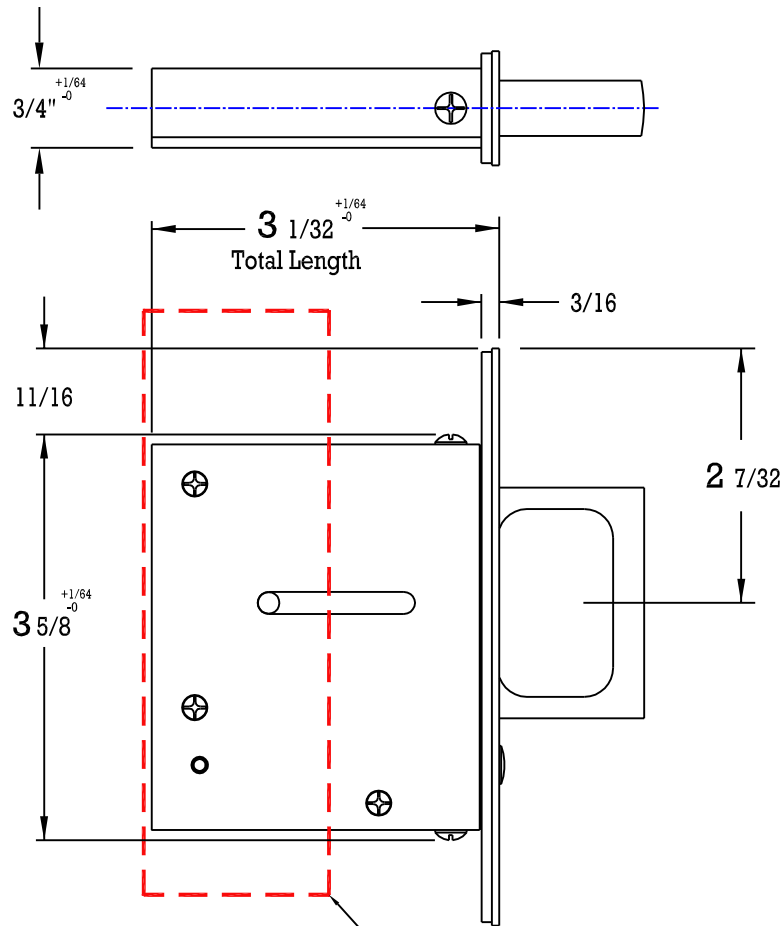

C-91-BB

POCKET DOOR PULL INSTALLATION

Note: All Dimensions Reflect Suggested Mortise Prep Dimensions. (Actual Lock Dimensions Are Slightly Smaller).

SPECIFICATIONS:

CASE: Heavy Gauge Wrought
ARMOR FRONT: Brass
Bronze
Stainless
PULL: 1/2" Thick x 2" High x 1-1/4" Throw

FLUSH PULLS:

Note: When using
K.N. Crowder Flush Pulls
See template before
preparing holes.

K.N. CROWDER MFG. INC.
1220 BURLOAK DRIVE
BURLINGTON, ONTARIO, CANADA, L7L 6B3
TELEPHONE: 905-315-9788 ---- FAX: 905-315-8090
TOLL FREE FAX: 1-800-567-0123