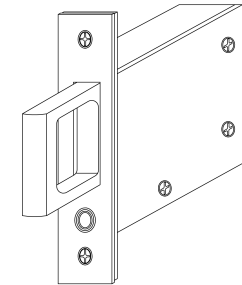

C-91-BB

POCKET DOOR PULL INSTALLATION

Note: All Dimensions Reflect Suggested Mortise Prep Dimensions. (Actual Lock Dimensions Are Slightly Smaller).

SPECIFICATIONS:

CASE: Heavy Gauge Wrought
ARMOR FRONT: Brass
Bronze
Stainless
PULL: 1/2" Thick x 2" High x 1-1/4" Throw

FLUSH PULLS:

Note: When using
K.N. Crowder Flush Pulls
See template before
preparing holes.

K.N. CROWDER MFG. INC.
1220 BURLOAK DRIVE
BURLINGTON, ONTARIO, CANADA, L7L 6B3
TELEPHONE: 905-315-9788 ---- FAX: 905-315-8090
TOLL FREE FAX: 1-800-567-0123