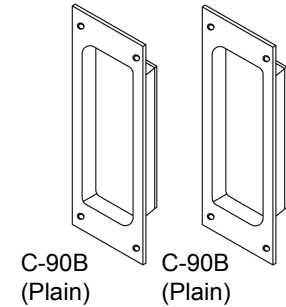

C-91-BB

POCKET DOOR PULL INSTALLATION

Note: All Dimensions Reflect Suggested Mortise Prep Dimensions. (Actual Lock Dimensions Are Slightly Smaller).

SPECIFICATIONS:

CASE: Heavy Gauge Wrought
ARMOR FRONT: Brass
Bronze
Stainless
PULL: 1/2" Thick x 2" High x 1-1/4" Throw

FLUSH PULLS:

Note: When using
K.N. Crowder Flush Pulls
See template before
preparing holes.

K.N. CROWDER MFG. INC.
1220 BURLOAK DRIVE
BURLINGTON, ONTARIO, CANADA, L7L 6B3
TELEPHONE: 905-315-9788 ---- FAX: 905-315-8090
TOLL FREE FAX: 1-800-567-0123