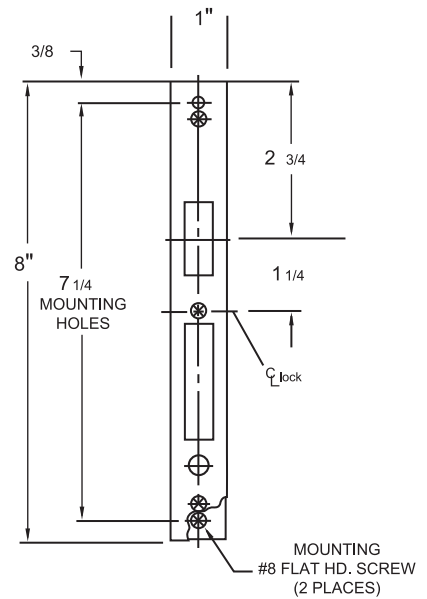

C90L Sliding Door Lock

Security that works!

Features:

- For 1 3/4" door applications
- Accepts most major cylinders
- Large Button Activated Finger Pull in Edge of Door
- Stock Finishes: Dull Chrome and Brass