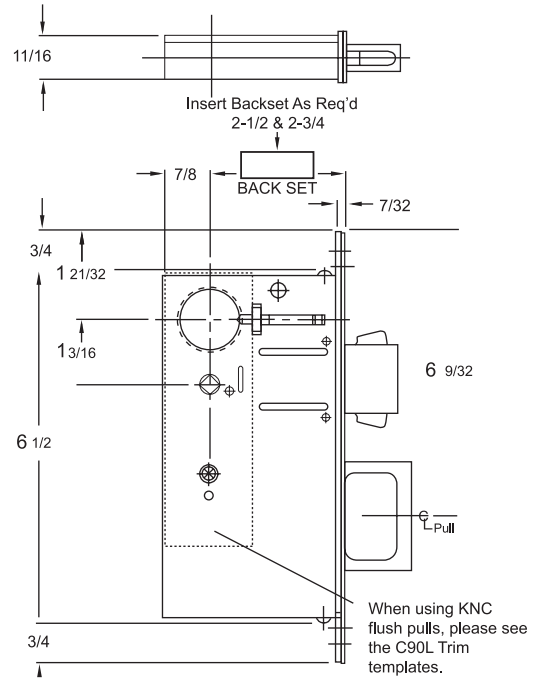

C90L Sliding Door Lock

Security that works!

Features:

- For 1 3/4" door applications
- Accepts most major cylinders
- Large Button Activated Finger Pull in Edge of Door
- Stock Finishes: Dull Chrome and Brass