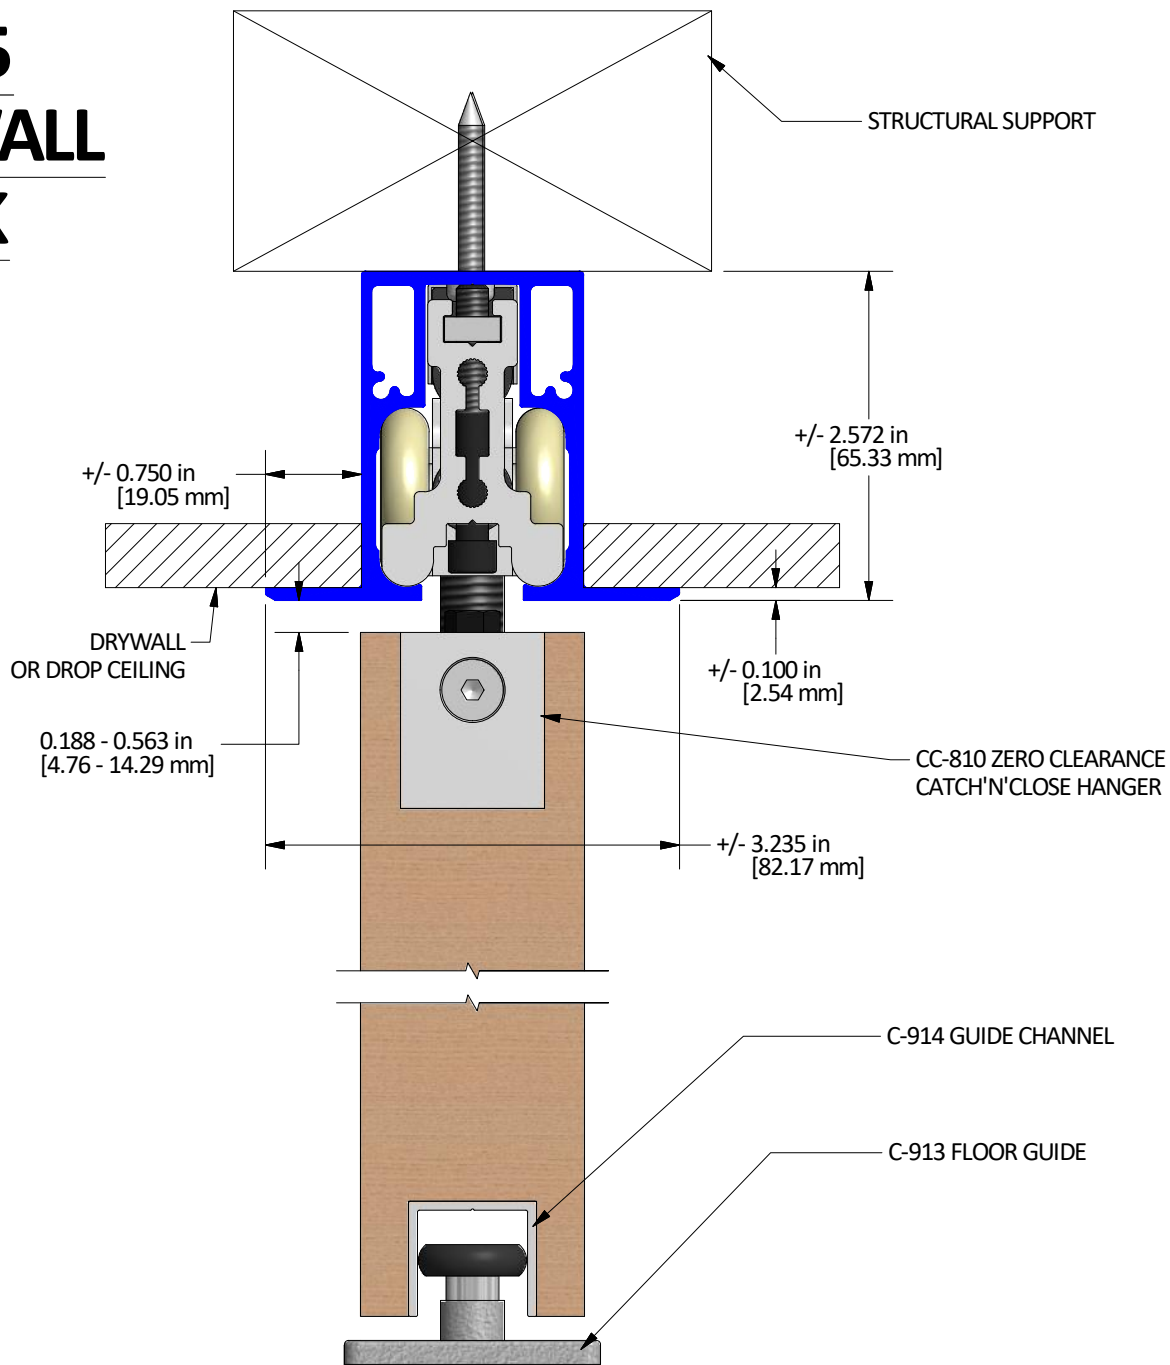

CC-905 DRYWALL TRACK

PRODUCT: CC-905 DRYWALL TRACK

CUSTOMER:

PROJECT:

DRAWN BY: G.PARON

DATE: SEPT 2018

SCALE:

DWG N°: