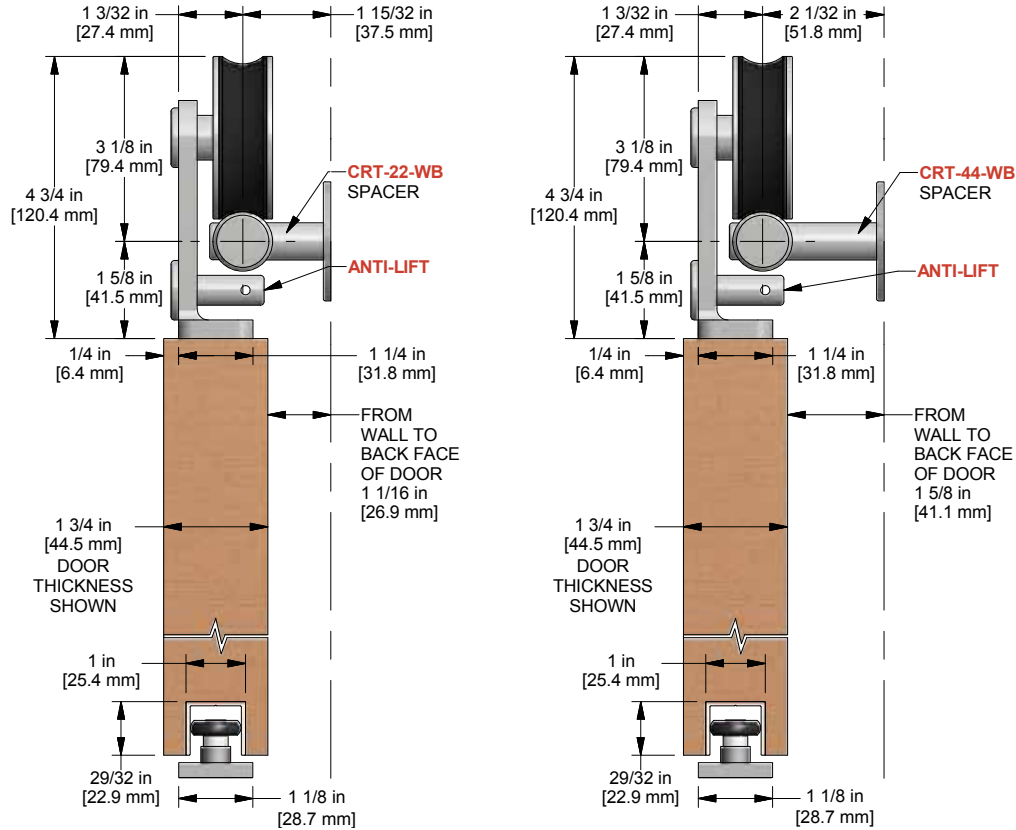

CRT-51-SS SERIES W/ OPTIONAL WALL BRACKETS

DIMENSION DETAILS SHEET

FOR (1 3/4 in [44.5 mm] THICK DOOR)

CRT-51-SS KIT SECTION VIEW DETAILS WITH CRT-22-WB-SS OR CRT-44-WB-SS WALL BRACKET SPACERS

FOR (1 3/8 in [34.9 mm] THICK DOOR)

CRT-51-SS KIT SECTION VIEW DETAILS WITH CRT-22-WB-SS OR CRT-44-WB-SS WALL BRACKET SPACERS

A PRODUCT OF K.N. CROWDER MFG. INC

K.N. Crowder Mfg. Inc. • 1220 Burloak Drive • Burlington, Ontario, Canada • L7L 6B3 K.N. Crowder Inc. • 210 Eighth Street South • Lewiston, New York • 14092
 TOLL-FREE PHONE: 1-866-999-1KNC (1562) • TOLL-FREE FAX: 1-800-567-0123 • WEBSITE: www.kncrowder.com • EMAIL: customerservice@kncrowder.com