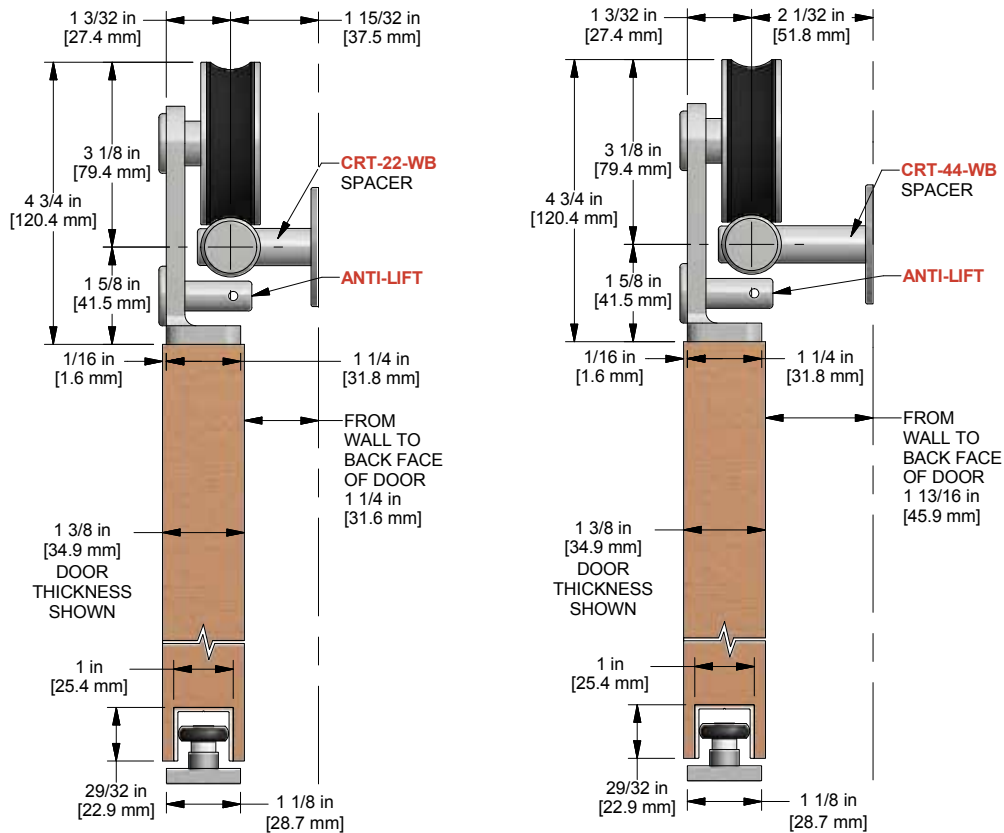

CRT-51-SS SERIES W/ OPTIONAL WALL BRACKETS

DIMENSION DETAILS SHEET

FOR (1 3/4 in [44.5 mm] THICK DOOR)

CRT-51-SS KIT SECTION VIEW DETAILS WITH CRT-22-WB-SS OR CRT-44-WB-SS WALL BRACKET SPACERS

FOR (1 3/8 in [34.9 mm] THICK DOOR)

CRT-51-SS KIT SECTION VIEW DETAILS WITH CRT-22-WB-SS OR CRT-44-WB-SS WALL BRACKET SPACERS

A PRODUCT OF K.N. CROWDER MFG. INC

K.N. Crowder Mfg. Inc. • 1220 Burloak Drive • Burlington, Ontario, Canada • L7L 6B3 K.N. Crowder Inc. • 210 Eighth Street South • Lewiston, New York • 14092
 TOLL-FREE PHONE: 1-866-999-1KNC (1562) • TOLL-FREE FAX: 1-800-567-0123 • WEBSITE: www.kncrowder.com • EMAIL: customerservice@kncrowder.com