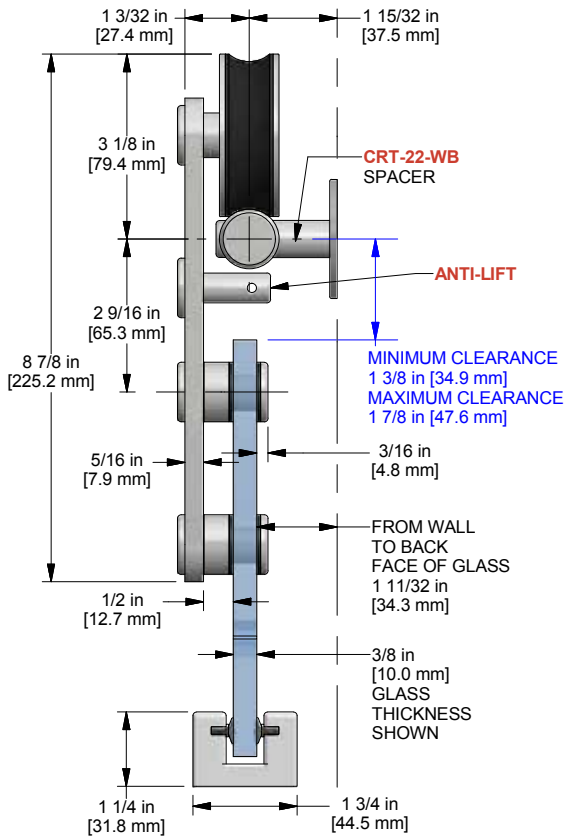

CRT-53-SS SERIES W/ OPTIONAL WALL BRACKETS

DIMENSION DETAILS SHEET

FOR (1/2 in [12.0 mm]) THICK GLASS DOOR

CRT-53-12-SS KIT SECTION VIEW DETAILS WITH CRT-22-WB-SS OR CRT-44-WB-SS WALL BRACKET SPACERS

FOR (3/8 in [10.0 mm]) THICK GLASS DOOR

CRT-53-38-SS KIT SECTION VIEW DETAILS WITH CRT-22-WB-SS OR CRT-44-WB-SS WALL BRACKET SPACERS

A PRODUCT OF K.N. CROWDER MFG. INC

K.N. Crowder Mfg. Inc. • 1220 Burloak Drive • Burlington, Ontario, Canada • L7L 6B3 K.N. Crowder Inc. • 210 Eighth Street South • Lewiston, New York • 14092
TOLL-FREE PHONE: 1-866-999-1KNC (1562) • TOLL-FREE FAX: 1-800-567-0123 • WEBSITE: www.kncrowder.com • EMAIL: customerservice@kncrowder.com