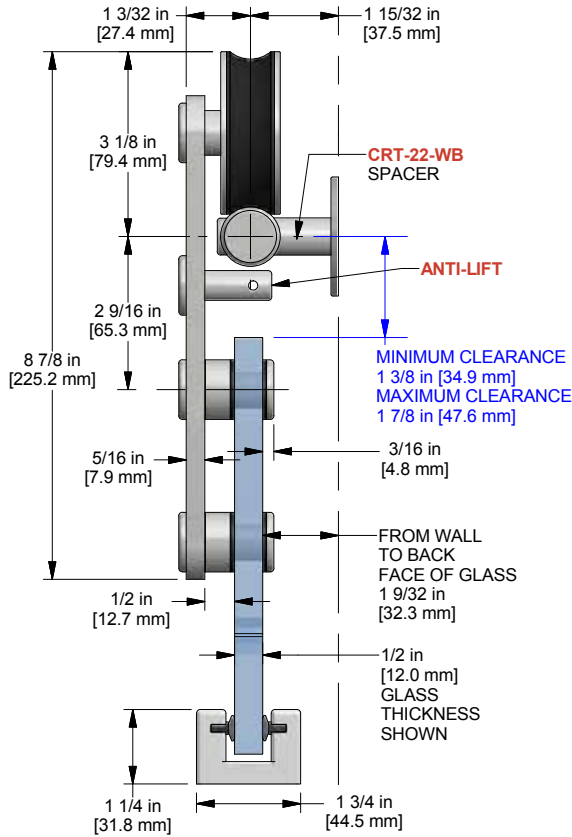

CRT-53-SS SERIES W/ OPTIONAL WALL BRACKETS

DIMENSION DETAILS SHEET

FOR (1/2 in [12.0 mm]) THICK GLASS DOOR

CRT-53-12-SS KIT SECTION VIEW DETAILS WITH CRT-22-WB-SS OR CRT-44-WB-SS WALL BRACKET SPACERS

FOR (3/8 in [10.0 mm]) THICK GLASS DOOR

CRT-53-38-SS KIT SECTION VIEW DETAILS WITH CRT-22-WB-SS OR CRT-44-WB-SS WALL BRACKET SPACERS

A PRODUCT OF K.N. CROWDER MFG. INC

K.N. Crowder Mfg. Inc. • 1220 Burloak Drive • Burlington, Ontario, Canada • L7L 6B3 K.N. Crowder Inc. • 210 Eighth Street South • Lewiston, New York • 14092
TOLL-FREE PHONE: 1-866-999-1KNC (1562) • TOLL-FREE FAX: 1-800-567-0123 • WEBSITE: www.kncrowder.com • EMAIL: customerservice@kncrowder.com