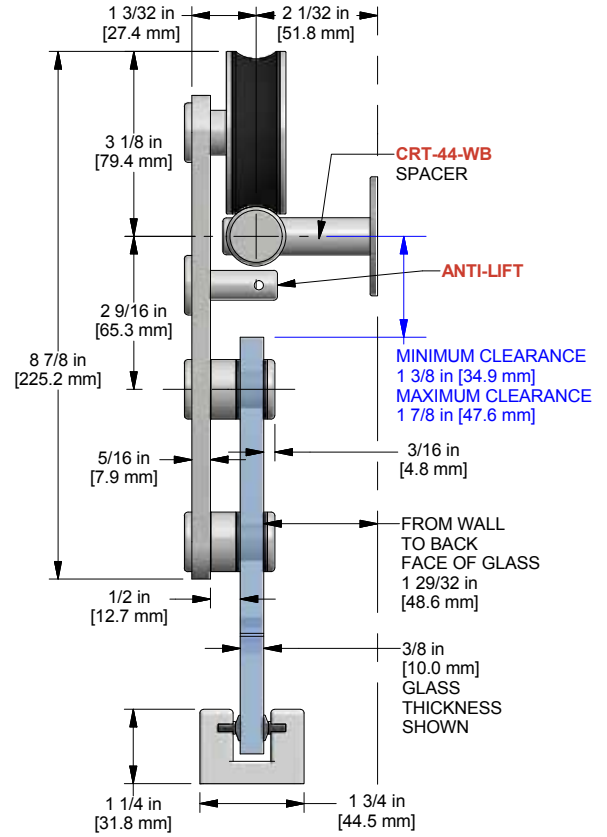

CRT-53-SS SERIES W/ OPTIONAL WALL BRACKETS

DIMENSION DETAILS SHEET

FOR (1/2 in [12.0 mm]) THICK GLASS DOOR

CRT-53-12-SS KIT SECTION VIEW DETAILS WITH CRT-22-WB-SS OR CRT-44-WB-SS WALL BRACKET SPACERS

FOR (3/8 in [10.0 mm]) THICK GLASS DOOR

CRT-53-38-SS KIT SECTION VIEW DETAILS WITH CRT-22-WB-SS OR CRT-44-WB-SS WALL BRACKET SPACERS

A PRODUCT OF K.N. CROWDER MFG. INC

K.N. Crowder Mfg. Inc. • 1220 Burloak Drive • Burlington, Ontario, Canada • L7L 6B3 K.N. Crowder Inc. • 210 Eighth Street South • Lewiston, New York • 14092
TOLL-FREE PHONE: 1-866-999-1KNC (1562) • TOLL-FREE FAX: 1-800-567-0123 • WEBSITE: www.kncrowder.com • EMAIL: customerservice@kncrowder.com