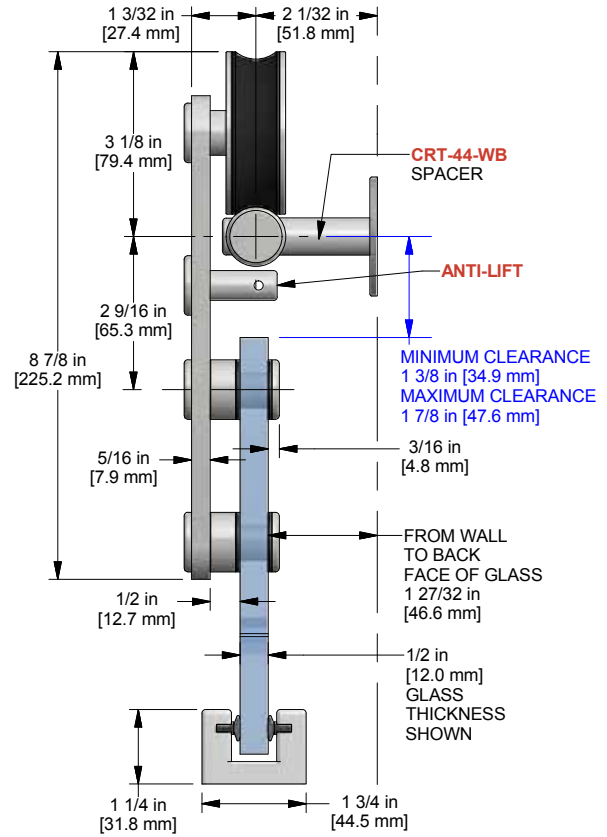

CRT-53-SS SERIES W/ OPTIONAL WALL BRACKETS

DIMENSION DETAILS SHEET

FOR (1/2 in [12.0 mm]) THICK GLASS DOOR

CRT-53-12-SS KIT SECTION VIEW DETAILS WITH CRT-22-WB-SS OR CRT-44-WB-SS WALL BRACKET SPACERS

FOR (3/8 in [10.0 mm]) THICK GLASS DOOR

CRT-53-38-SS KIT SECTION VIEW DETAILS WITH CRT-22-WB-SS OR CRT-44-WB-SS WALL BRACKET SPACERS

A PRODUCT OF K.N. CROWDER MFG. INC

K.N. Crowder Mfg. Inc. • 1220 Burloak Drive • Burlington, Ontario, Canada • L7L 6B3 K.N. Crowder Inc. • 210 Eighth Street South • Lewiston, New York • 14092
TOLL-FREE PHONE: 1-866-999-1KNC (1562) • TOLL-FREE FAX: 1-800-567-0123 • WEBSITE: www.kncrowder.com • EMAIL: customerservice@kncrowder.com