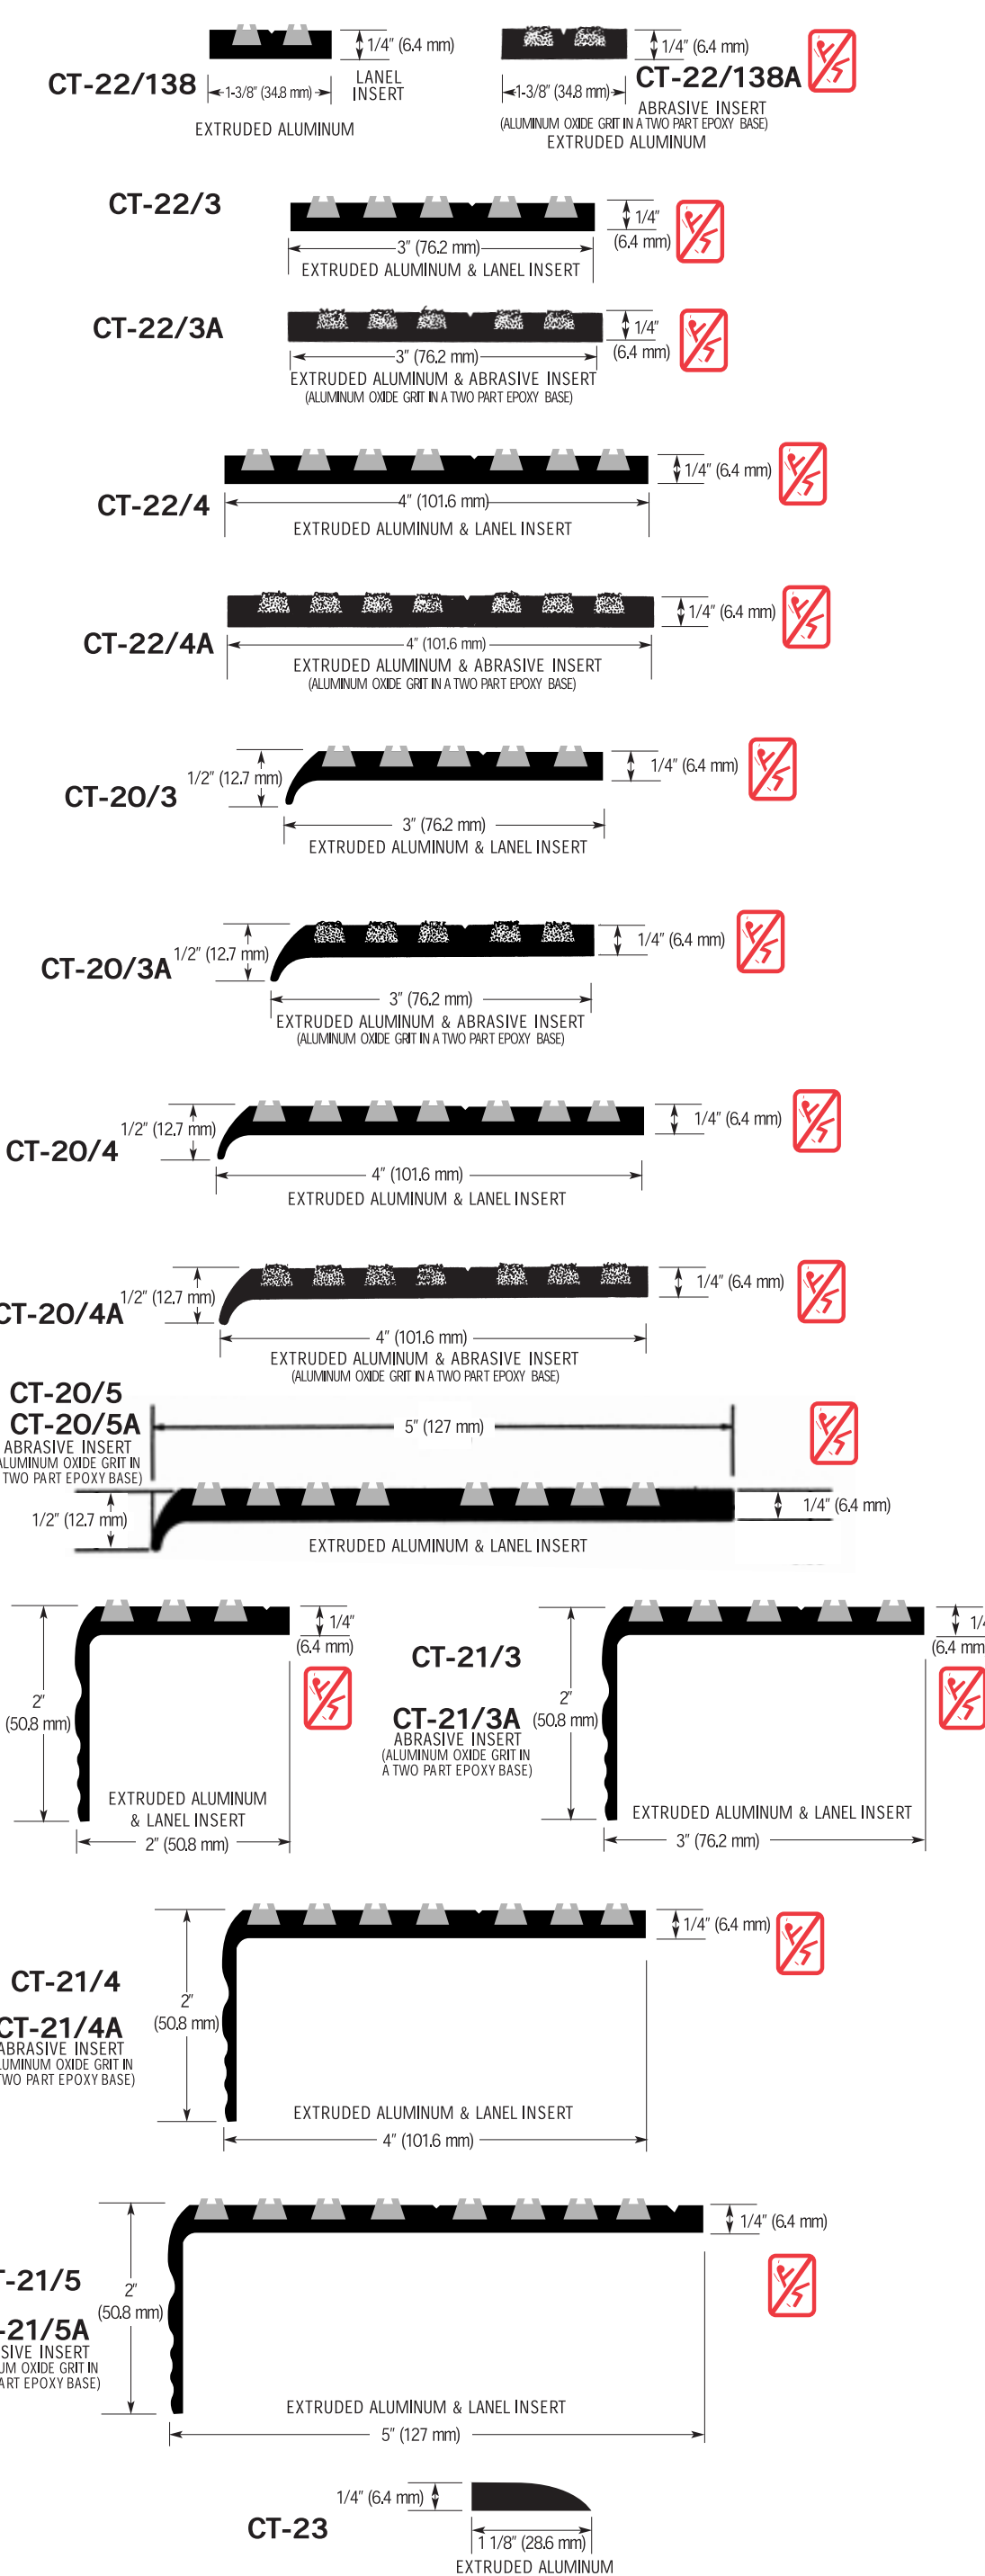

Thresholds

Stair Nosing

Stair Nosing Anchors

Weather Strip

Adjustable Weather Strip

Astragals

Sweeps

Automatic Door Bottoms

Carpet Dividers

Build any Size Threshold

Thermal Break Thresholds