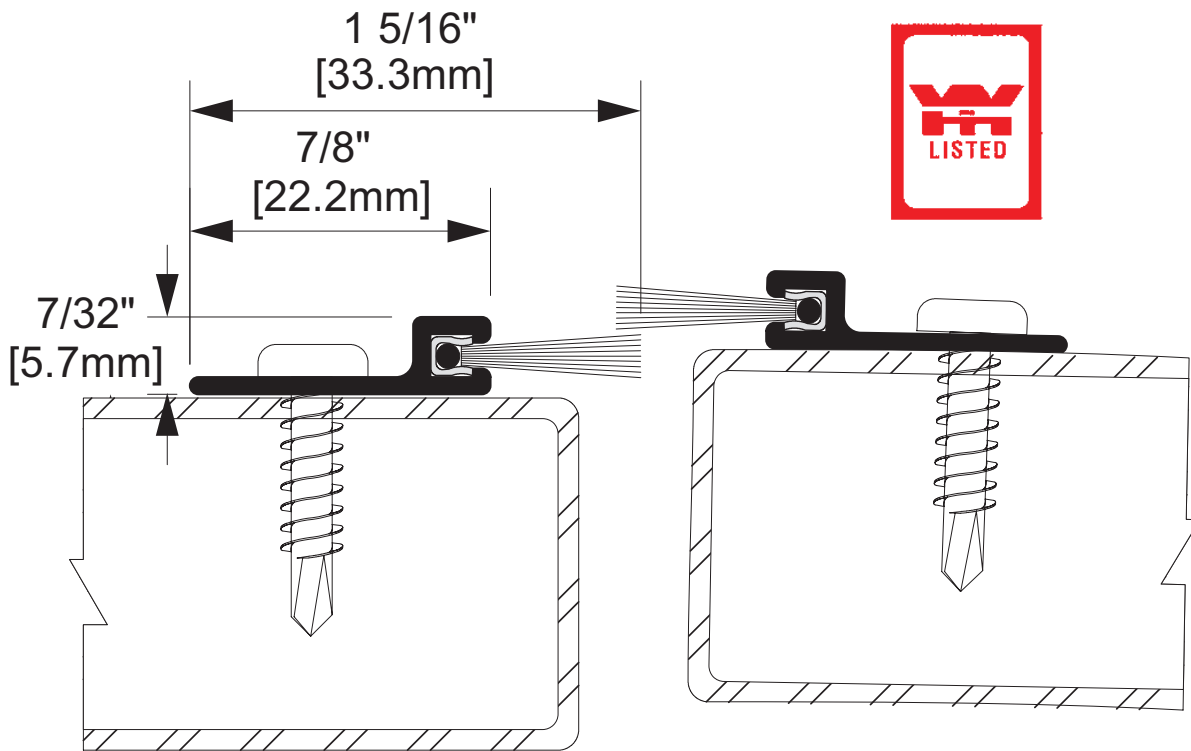

# W-25

<b>Operation</b>	Astragal
<b>Features</b>	Extruded Alum. & Vinyl Insert

## W-25

CLEAR ANODIZED ALUMINUM  
AND NYLON BRUSH

<b>Part No.</b>	<b>Part Description</b>		
<b>Customer Name</b>	<b>Job No./Name</b>	<b>Date</b>	<b>Provided By</b>
<b>Note</b>			