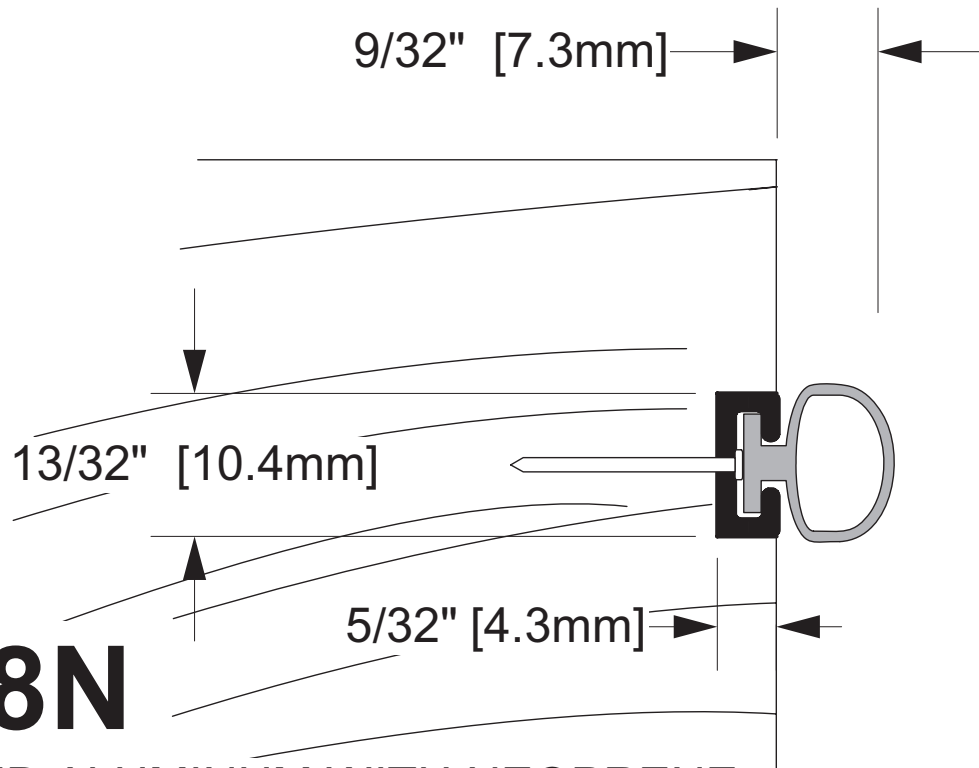

W-88N

| | |
|------------------|----------------------------------|
| Operation | Astragal |
| Features | Cold Rolled Steel w/Square Edges |

W-88N

EXTRUDED ALUMINUM WITH NEOPRENE INSERT. ALSO AVAILABLE WITH PILE INSERT : **W-88P**