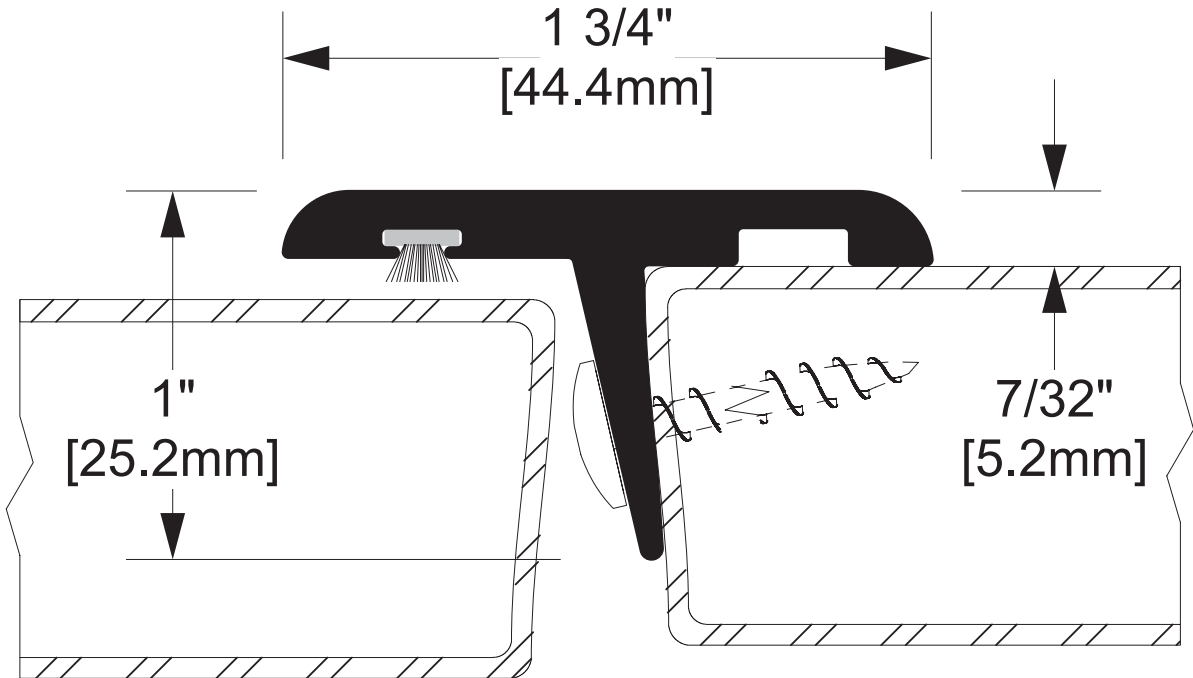

# W-9

<b>Operation</b>	Astragal
<b>Features</b>	Extruded Alum. w/Pile Insert

### EXTRUDED ALUMINUM WITH PILE

<b>Part No.</b>	<b>Part Description</b>		
<b>Customer Name</b>	<b>Job No./Name</b>	<b>Date</b>	<b>Provided By</b>
<b>Note</b>			