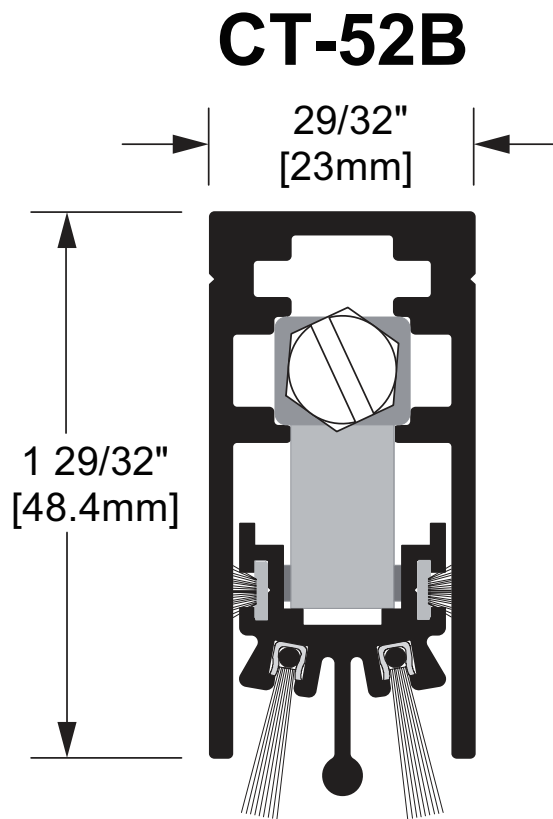

# CT-52B

<b>Features</b>	<ul style="list-style-type: none"> <li>*Heavy duty surface or semi-mortised</li> <li>*Brush seal</li> <li>*Available in bronze &amp; gold anodized</li> </ul>
-----------------	---