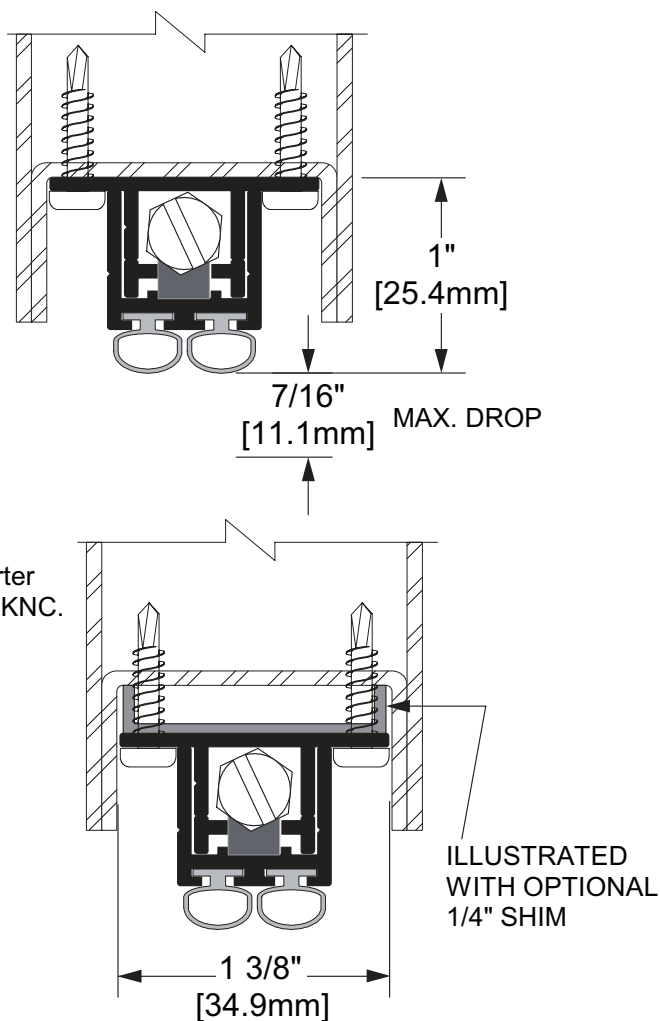

# CT-54

<b>Features</b>	*For hollow metal doors *Vinyl seal
-----------------	--

## CT-54

EXTRUDED  
 ALUMINUM AND VINYL

Designed to fit the recess of a standard hollow metal door. Available from stock sizes of 24", 30" 36", 42" and 48". 'Stock sizes can be shortened up to 6" except 24" which can be shortened to 21". Longer and shorter sizes fabricated to order - contact KNC.