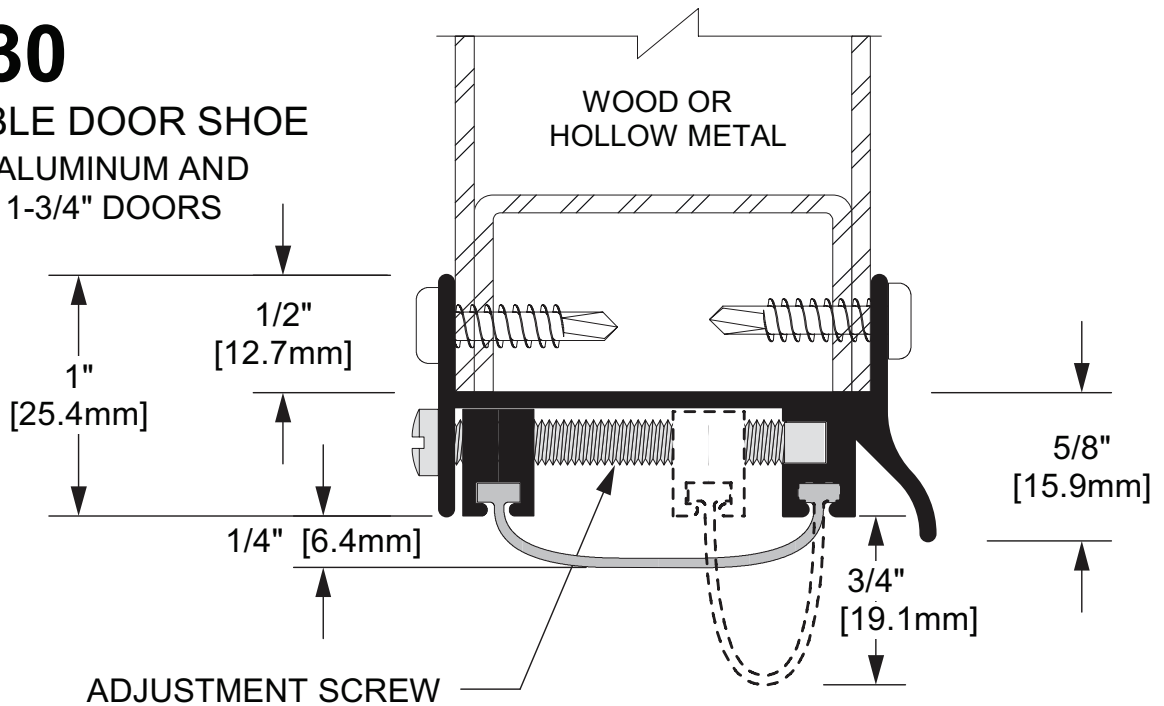

CT-730

Application	For wood or metal doors
--------------------	-------------------------

CT-730

ADJUSTABLE DOOR SHOE
 EXTRUDED ALUMINUM AND
 VINYL. FOR 1-3/4" DOORS

Part No.	Part Description		
Customer Name	Job No./Name	Date	Provided By
Note			