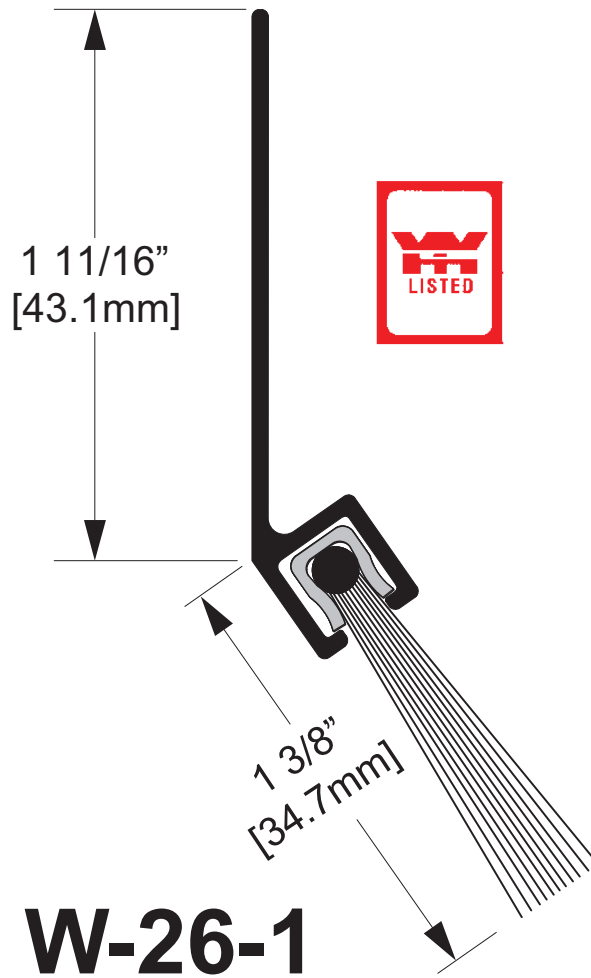

# W-26-1

<b>Operation</b>	Door Sweep
<b>Features</b>	Mill Finish 2" Alum. Angle w/1" Nylon Brush

<b>Part No.</b>	<b>Part Description</b>		
<b>Customer Name</b>	<b>Job No./Name</b>	<b>Date</b>	<b>Provided By</b>
<b>Note</b>			