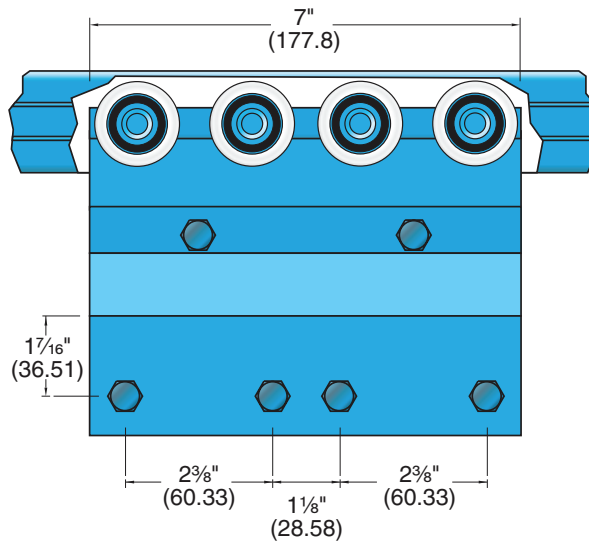

# C-107-8

- Eight-wheel Version
- **Load Capacity 600 lbs. (2 hangers)**

**C-107-8 Hanger with C-104 Track Detail**

<b>Part No.</b>	<b>Part Description</b>		
<b>Customer Name</b>	<b>Job No./Name</b>	<b>Date</b>	<b>Provided By</b>
<b>Note</b>			