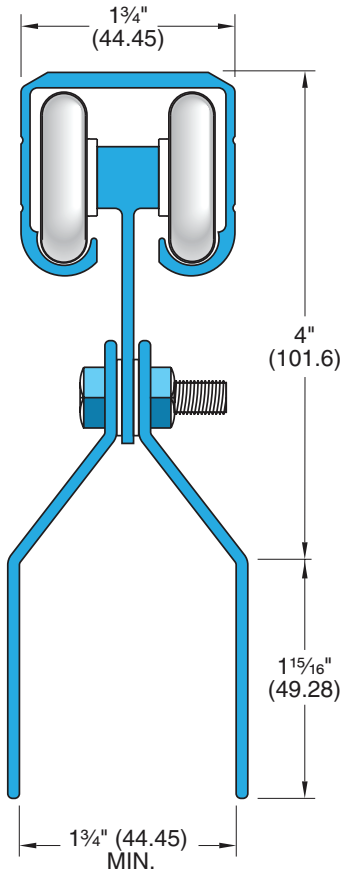

# C-107-8

- Eight-wheel Version
- **Load Capacity 600 lbs. (2 hangers)**

**C-107-8 Hanger with C-104 Track Detail**

<b>Part No.</b>	<b>Part Description</b>		
<b>Customer Name</b>	<b>Job No./Name</b>	<b>Date</b>	<b>Provided By</b>
<b>Note</b>			