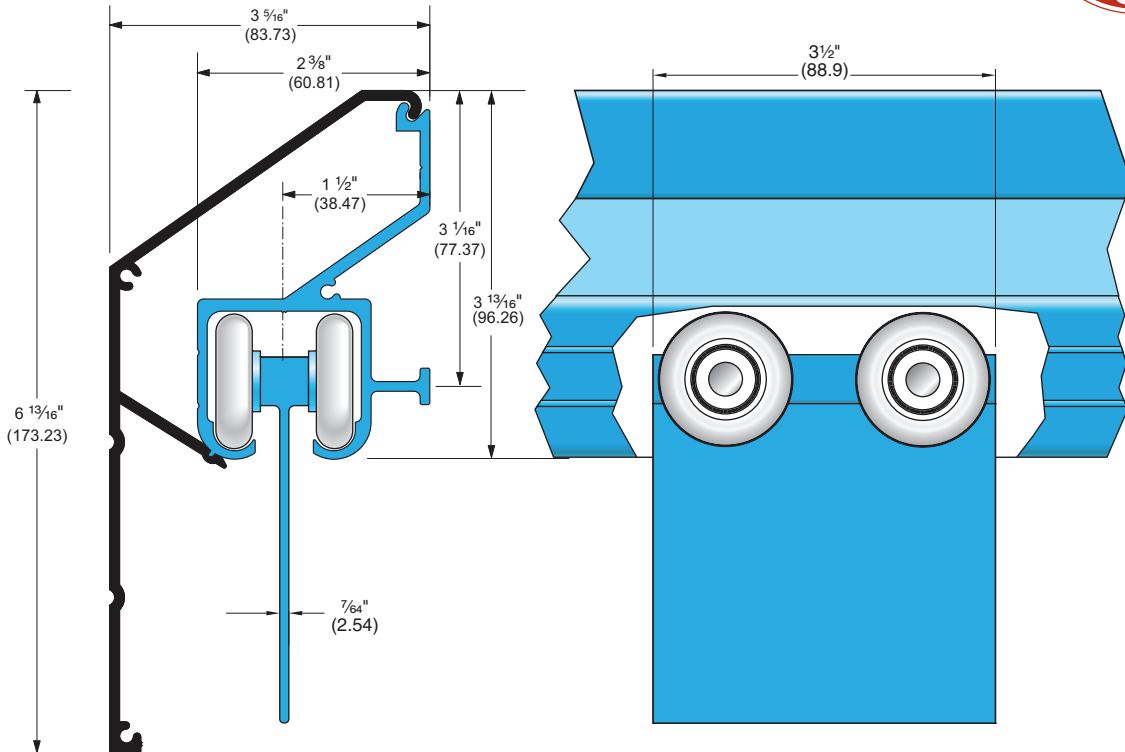

C-105-4

- Extruded Aluminum Track
- 6063T5 Alloy Weighing 1.229 lbs. per foot
- **Load Capacity 200 lbs. (2 hangers)**

C-105-4 Hanger with C-108 Track Detail Shown with C-110 Fascia, optional

Part No.	Part Description		
Customer Name	Job No./Name	Date	Provided By
Note			