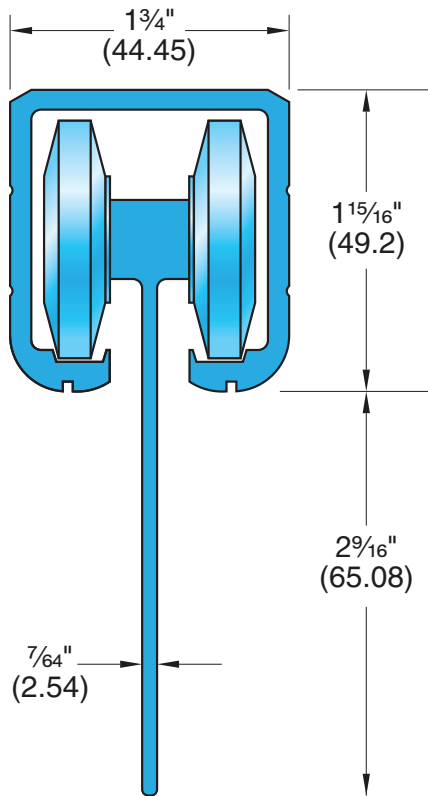

# C-205-8

- Eight-wheel Version
- **Load Capacity 450 lbs.**  
(2 hangers)

**C-205-8 Hanger with C-204 Track Detail**

<b>Part No.</b>	<b>Part Description</b>		
<b>Customer Name</b>	<b>Job No./Name</b>	<b>Date</b>	<b>Provided By</b>
<b>Note</b>			