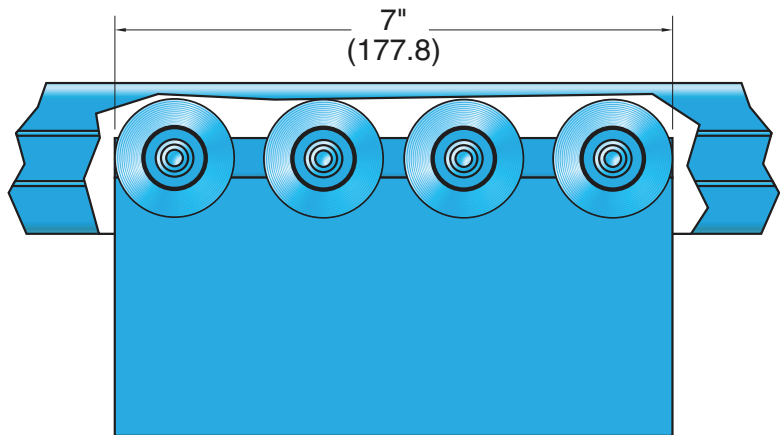

# C-205-8

- Eight-wheel Version
- **Load Capacity 450 lbs.**  
(2 hangers)

**C-205-8 Hanger with C-204 Track Detail**

<b>Part No.</b>	<b>Part Description</b>		
<b>Customer Name</b>	<b>Job No./Name</b>	<b>Date</b>	<b>Provided By</b>
<b>Note</b>			