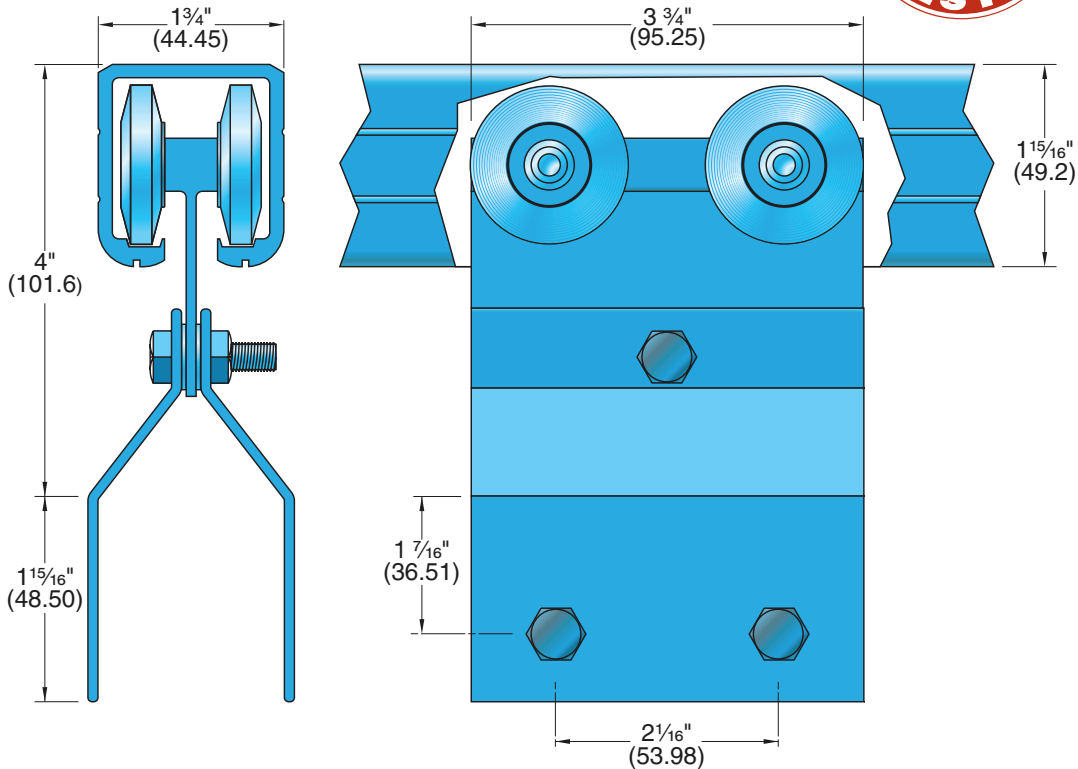

# C-207-4

- Extruded Aluminum Track
- 6061T6 Alloy Weighing 0.949 lbs. per foot
- **Load Capacity 400 lbs. (2 hangers)**

**C-207-4 Hanger with C-204 Track Detail**

<b>Part No.</b>	<b>Part Description</b>		
<b>Customer Name</b>	<b>Job No./Name</b>	<b>Date</b>	<b>Provided By</b>
<b>Note</b>			