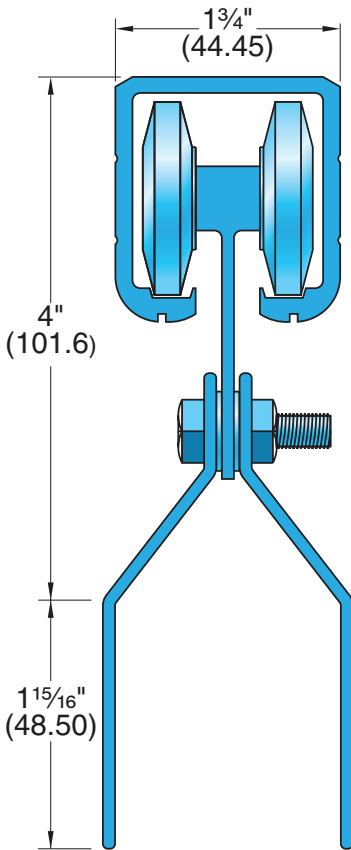

# C-207-8

- Eight-wheel Version
- **Load Capacity 600 lbs.**  
**(2 hangers)**

**C-207-8 Hanger with C-204 Track Detail**

<b>Part No.</b>	<b>Part Description</b>		
<b>Customer Name</b>	<b>Job No./Name</b>	<b>Date</b>	<b>Provided By</b>
<b>Note</b>			