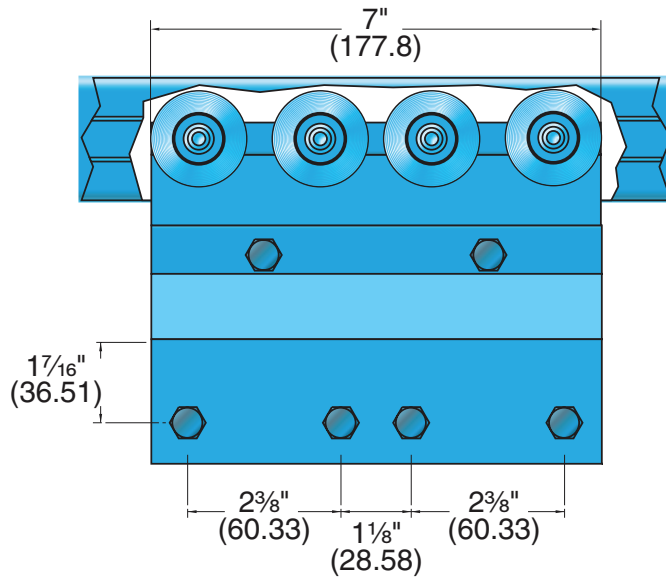

# C-207-8

- Eight-wheel Version
- **Load Capacity 600 lbs.**  
**(2 hangers)**

**C-207-8 Hanger with C-204 Track Detail**

<b>Part No.</b>	<b>Part Description</b>		
<b>Customer Name</b>	<b>Job No./Name</b>	<b>Date</b>	<b>Provided By</b>
<b>Note</b>			