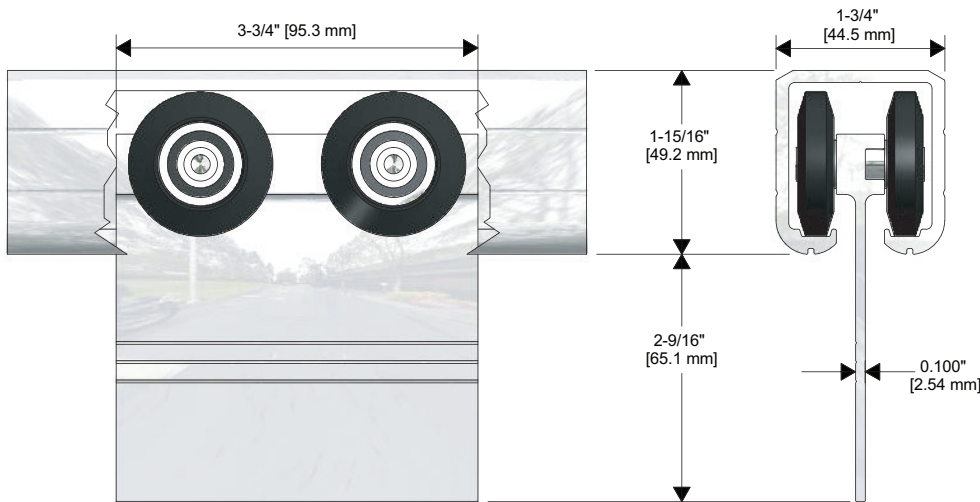

## KEY FEATURES:

- Heavy-duty kerf & bolt-thru mounting hangers for Single, Bi-parting, By-Passing, Pocket or Wall Mounted doors.
- **C-205-4** Hangers c/w Four Precision Ground Ball Bearing, Steel Tire Wheels.
- Load Capacity **300lbs. (two hangers)**
- **C-205-8** Hangers c/w Eight Precision Ground Ball Bearing, Steel Tire Wheels.
- Load Capacity **600lbs. (two hangers)**
- Use with Extruded Aluminum **C-204** Track, 6061T6 Alloy