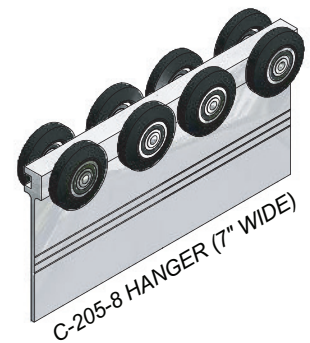

## KEY FEATURES:

- Heavy-duty kerf & bolt-thru mounting hangers for Single, Bi-parting, By-Passing, Pocket or Wall Mounted doors.
- **C-205-4** Hangers c/w Four Precision Ground Ball Bearing, Steel Tire Wheels.
- Load Capacity **300lbs. (two hangers)**
- **C-205-8** Hangers c/w Eight Precision Ground Ball Bearing, Steel Tire Wheels.
- Load Capacity **600lbs. (two hangers)**
- Use with Extruded Aluminum **C-204** Track, 6061T6 Alloy