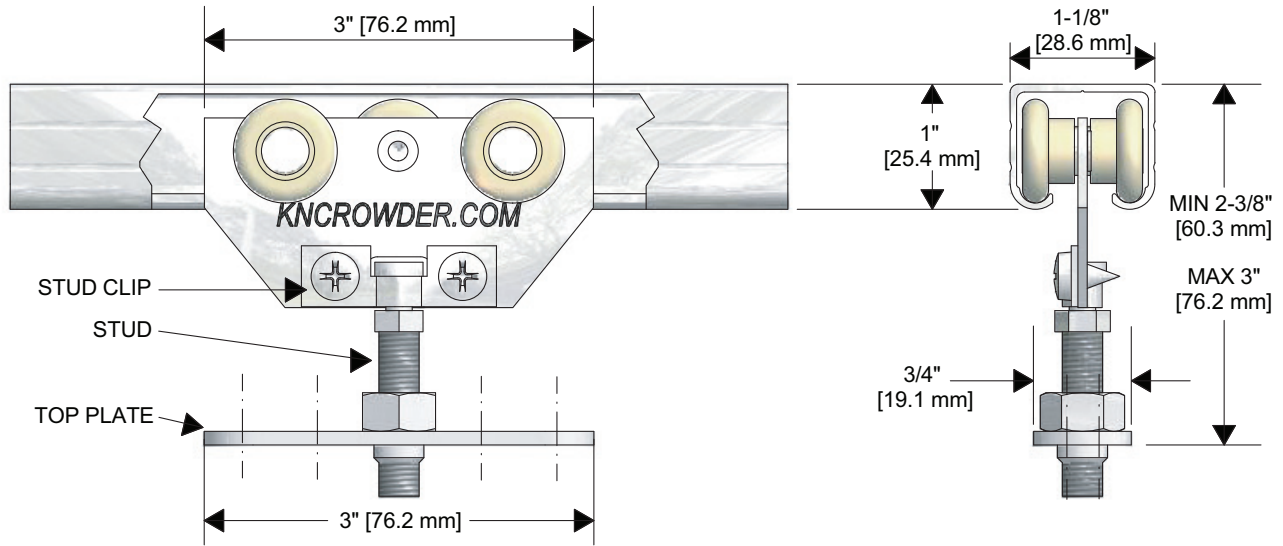

Toll Free Telephone: 1-866-999-1KNC (1562) Toll Free Fax: 1-800-567-0123
Email: customerservice@kncrowder.com
Website: <http://www.kncrowder.com>

C-350

KEY FEATURES:

- Top mount hanger (**C-350**)
- Vertical adjustment by threaded door top plate and locknut
- For 3/4" [19.1mm] to 1-3/8" [34.9mm] Single, Bi-parting, By-Passing, Pocket or Wall Mounted doors.
- Three Nylon wheels with axle (no bearings)
- For light duty applications only.
- Use with Extruded Aluminum **C-350** Track, 6063T5 Alloy
- Load Capacity **75lbs. (two hangers)**