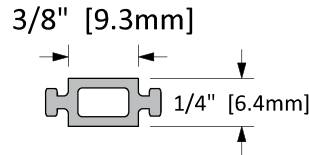

FROST INSERT 1/4"

Operation	Thermal Break Threshold
Features	<ul style="list-style-type: none">• Grey Rigid P.V.C.
Application	<ul style="list-style-type: none">• Ideal for Residential, Commercial & Industrial