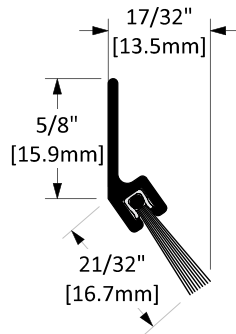

### Screw Options

**STANDARD**

SCREW TYPE: **A**  
 #8 X 3/4" STAINLESS STEEL PAN  
 HEAD, ROBERTSON DRIVE, TEK  
 SCREWS

**OPTIONAL**

SCREW TYPE: **B**  
 #8 X 3/4" STAINLESS STEEL PAN  
 HEAD, TAMPER-RESISTANT TORX  
 DRIVE, TEK SCREWS