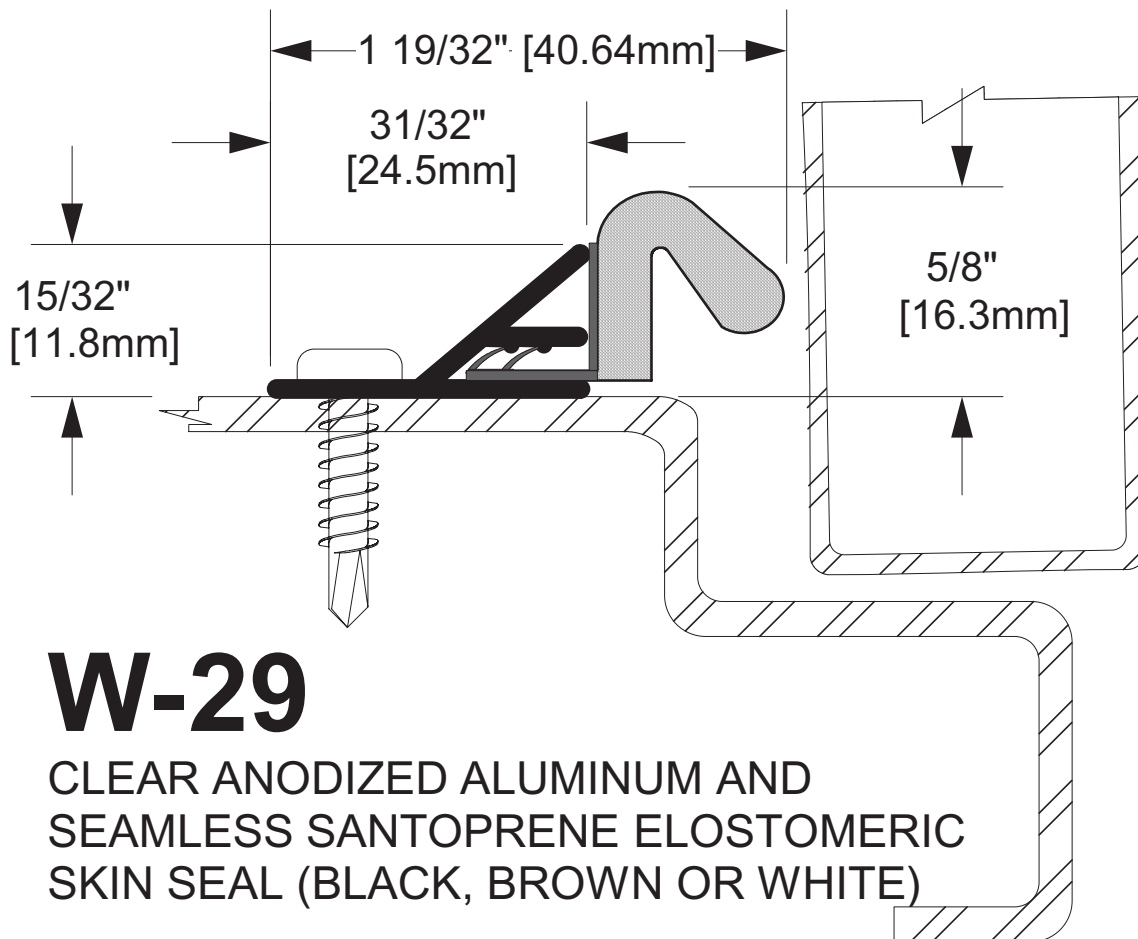

# W-29

<b>Operation</b>	Weatherstrip
<b>Features</b>	Clear anodized aluminum or painted white or brown

## W-29

CLEAR ANODIZED ALUMINUM AND SEAMLESS SANTOPRENE ELOSTOMERIC SKIN SEAL (BLACK, BROWN OR WHITE)

<b>Part No.</b>	<b>Part Description</b>		
<b>Customer Name</b>	<b>Job No./Name</b>	<b>Date</b>	<b>Provided By</b>
<b>Note</b>			