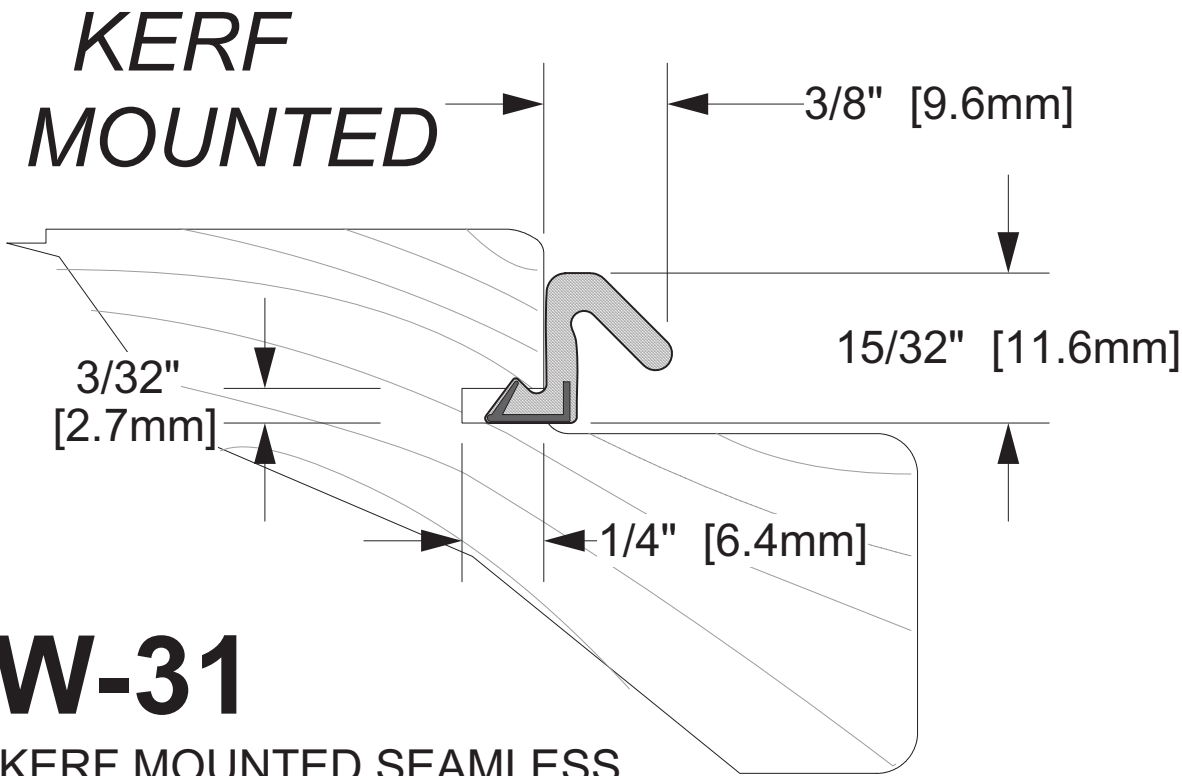

W-31

Operation	Weatherstrip
Features	Kerf Mounted Seamless Santoprene Elastomeric Skin Seal. Avail in Black, Brown or White
Application	Ideal for Residential or Commercial Wood Door Use

W-31

**KERF MOUNTED SEAMLESS
 SANTOPRENE ELASTOMERIC SKIN SEAL
 AVAILABLE IN BLACK, BROWN OR WHITE**

Part No.	Part Description		
Customer Name	Job No./Name	Date	Provided By
Note			