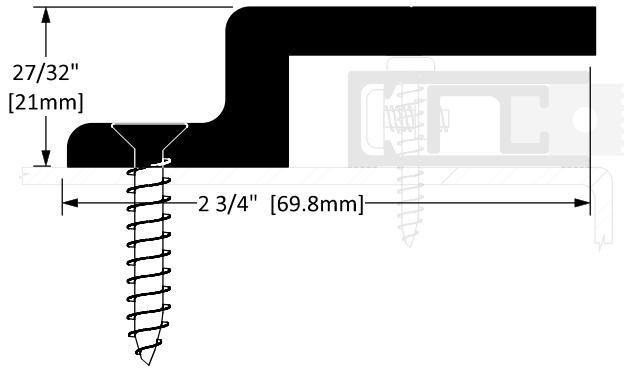

W-DCMB42

Finish Options

OPT	STD	Clear Anodized
		Bronze Anodized
		Black Anodized

Screw Options

STD	#12 X 1-1/4" FLAT HEAD SMS SS
-----	-------------------------------

Operation	• Door Closer Mounting Bracket
Features	• Clear Anodized Extruded Aluminum • 6" Long
Application	• Ideal for Residential, Commercial & Industrial