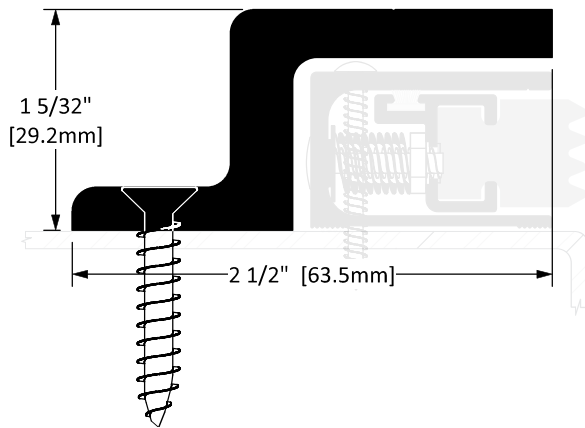

### Screw Options

STD

- #12 X 1-1/4" FLAT HEAD SMS SS

|             |  |
|-------------|--|
| Operation   | • Door Closer Mounting Bracket                   |
| Features    | • Clear Anodized Extruded Aluminum<br>• 6" Long  |
| Application | • Ideal for Residential, Commercial & Industrial |