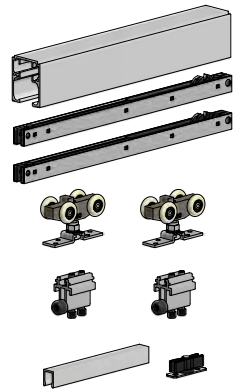

TOP MOUNT DOOR SYSTEM EASY CONNECT CATCH'N'CLOSE HANGER

CC-493-B Easy Connect Catch'N'Close Hanger

Key Product Features:

- Nylon Wheels with Precision Ground Ball Bearings
- Proudly North American made
- Easy installation with the quick disconnect hanger stud
- **CC-493** Hanger Load Capacity **150 lbs. (two Hangers)**
- **CC-404** Extruded Aluminum Top Mount Track, 6061-T5 Alloy
- Includes:

CATCH'N'CLOSE™
Closes safely and silently

1 3/4 in
[44.5 mm]
OR
1 3/8 in
[34.9 mm]

HOW TO SPECIFY/ORDER CC-493-B FOR ONE DOOR OPENING

KIT CODE:

CC-1-493-B X [track length] 1DR KIT

Above kit includes:

- 1 - **CC-404 Top Mount Track X** [track length] (typically two x door width, example: 36 in wide door requires a 72 in long track)
- 2 - **CC-493 Easy Connect Catch'N'Close Hangers**
- 2 - **CC-1 Catch'N'Close Closing Devices** (for doors weighing up to 150lbs)
- 2 - **CC-100 Catch'N'Close In-Track Stops**
- 1 - **C-201 Guide Channel x** [door width] (example: 36 in wide door requires a 36 in long guide channel)
- 1 - **C-200 Floor Guide**

(For doors weighing 75lbs or less, please use the CC-75 Catch'N'Close Closing Device, specify/order as CC-75-493-B X [track length] 1DR KIT)

CC-493-B KIT DETAILS (CC-493 HANGER, CC-404 TRACK, C-201/C-200 GUIDE SYSTEM)

[OPTIONAL **CC-440** SNAP-ON FASCIA ILLUSTRATED AS SOLID **BLACK** PROFILE. CAN BE USED ON EITHER OR BOTH SIDES OF THE TRACK]

A PRODUCT OF K.N. CROWDER MFG. INC.

TOLL-FREE PHONE: 1-866-999-1KNC (1562) • WEBSITE: www.kncrowder.com • EMAIL: customerservice@kncrowder.com