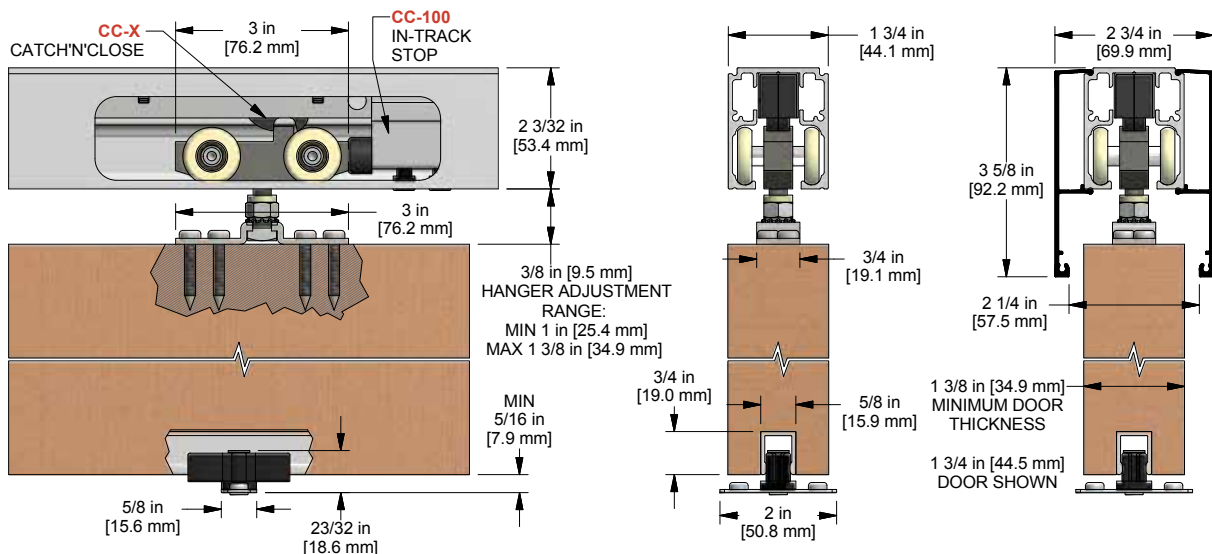

A PRODUCT OF K.N. CROWDER MFG. INC.

TOLL-FREE PHONE: 1-866-999-1KNC (1562) • WEBSITE: www.kncrowder.com • EMAIL: customerservice@kncrowder.com

© 2016 K.N. CROWDER MFG. INC. All Rights Reserved.