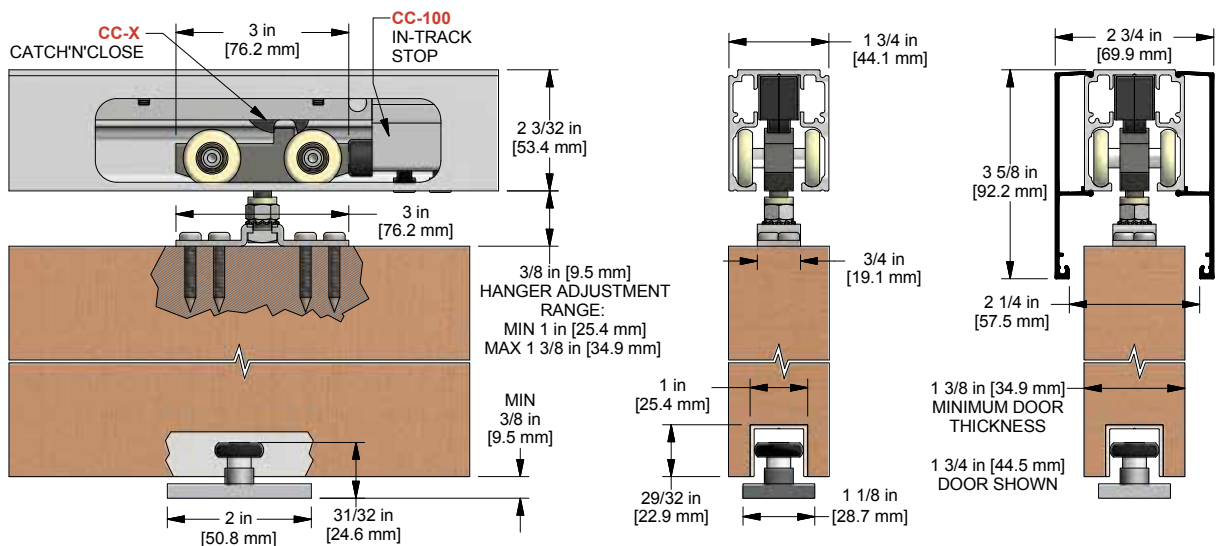

A PRODUCT OF K.N. CROWDER MFG. INC.

TOLL-FREE PHONE: 1-866-999-1KNC (1562) • WEBSITE: www.kncrowder.com • EMAIL: customerservice@kncrowder.com

© 2016 K.N. CROWDER MFG. INC. All Rights Reserved.