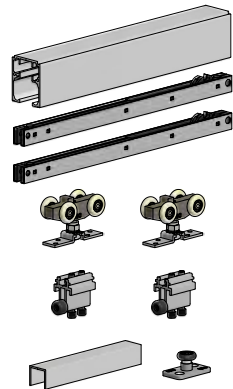

TOP MOUNT DOOR SYSTEM EASY CONNECT CATCH'N'CLOSE HANGER

CC-493-W Easy Connect Catch'N'Close Hanger

Key Product Features:

- Nylon Wheels with Precision Ground Ball Bearings
- Proudly North American made
- Easy installation with the quick disconnect hanger stud
- **CC-493** Hanger Load Capacity **150 lbs. (two Hangers)**
- **CC-404** Extruded Aluminum Top Mount Track, 6061-T5 Alloy
- Includes:

CATCH'N'CLOSE™
Closes safely and silently

1 3/4 in
[44.5 mm]
OR
1 3/8 in
[34.9 mm]

HOW TO SPECIFY/ORDER CC-493-W FOR ONE DOOR OPENING

KIT CODE:

CC-1-493-W X [track length] 1DR KIT

Above kit includes:

- 1 - **CC-404 Top Mount Track X** [track length] (typically two x door width, example: 36 in wide door requires a 72 in long track)
- 2 - **CC-493 Easy Connect Catch'N'Close Hangers**
- 2 - **CC-1 Catch'N'Close Closing Devices** (for doors weighing up to 150lbs)
- 2 - **CC-100 Catch'N'Close In-Track Stops**
- 1 - **C-914 Guide Channel x** [door width] (example: 36 in wide door requires a 36 in long guide channel)
- 1 - **C-913 Floor Guide**

(For doors weighing 75lbs or less, please use the CC-75 Catch'N'Close Closing Device, specify/order as CC-75-493-W X [track length] 1DR KIT)

CC-493-W KIT DETAILS (CC-493 HANGER, CC-404 TRACK, C-914/C-913 GUIDE SYSTEM)

[OPTIONAL **CC-440** SNAP-ON FASCIA ILLUSTRATED AS SOLID **BLACK** PROFILE. CAN BE USED ON EITHER OR BOTH SIDES OF THE TRACK]

A PRODUCT OF K.N. CROWDER MFG. INC.

TOLL-FREE PHONE: 1-866-999-1KNC (1562) • WEBSITE: www.kncrowder.com • EMAIL: customerservice@kncrowder.com