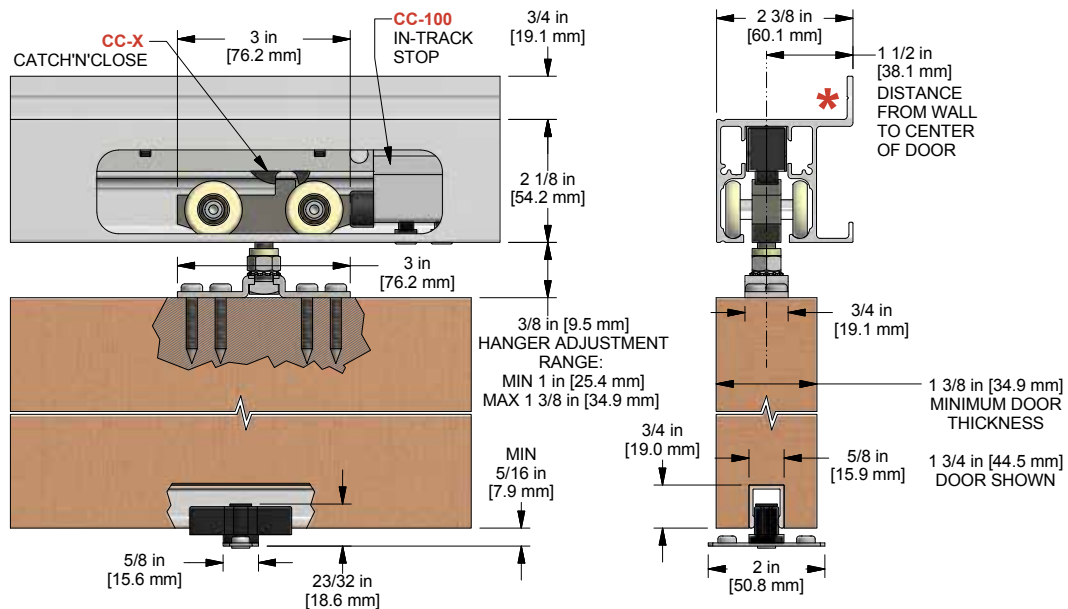

CCS-493-B KIT DETAILS (CC-493 HANGER, CC-408 TRACK, C-914/C-913 GUIDE SYSTEM)

*INDICATES MOUNTING FLANGE ON CC-408 TRACK

A PRODUCT OF K.N. CROWDER MFG. INC.

TOLL-FREE PHONE: 1-866-999-1KNC (1562) • WEBSITE: www.kncrowder.com • EMAIL: customerservice@kncrowder.com

© 2016 K.N. CROWDER MFG. INC. All Rights Reserved.