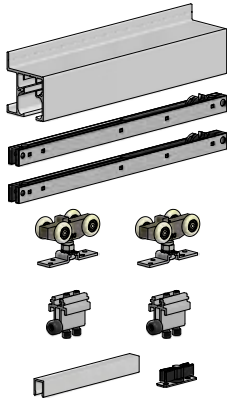

SIDE MOUNT DOOR SYSTEM EASY CONNECT CATCH'N'CLOSE HANGER

CCS-493-B

Easy Connect Catch'N'Close Hanger

Key Product Features:

- Nylon Wheels with Precision Ground Ball Bearings
- Proudly North American made
- Easy installation with the quick disconnect hanger stud
- **CC-493** Hanger Load Capacity **150 lbs. (two Hangers)**
- **CC-408** Extruded Aluminum Side Mount Track, 6061-T5 Alloy
- Includes:

CATCH'N'CLOSE™
Closes safely and silently

1 3/4 in
[44.5 mm]
OR
1 3/8 in
[34.9 mm]

Up to
150lbs.
per door

ARCHITECTURE & DESIGN
COLLECTION

INCLUDES
CATCH'N'CLOSE

HOW TO SPECIFY/ORDER CCS-493-B FOR ONE DOOR OPENING

KIT CODE:

CCS-1-493-B X [track length] 1DR KIT

Above kit includes:

1. 1 - **CC-408** Side Mount Track X [track length]
   (typically two x door width, example: 36 in wide door requires a 72 in long track)
2. 2 - **CC-493** Easy Connect Catch'N'Close Hangers
3. 2 - **CC-1** Catch'N'Close Closing Devices (for doors weighing up to 150lbs)
4. 2 - **CC-100** Catch'N'Close In-Track Stops
5. 1 - **C-201** Guide Channel x [door width] (example: 36 in wide door requires a 36 in long guide channel)
6. 1 - **C-200** Floor Guide

(For doors weighing 75lbs or less, please use the CC-75 Catch'N'Close Closing Device, specify/order as CCS-75-493-B X [track length] 1DR KIT)

CCS-493-B KIT DETAILS (CC-493 HANGER, CC-408 TRACK, C-914/C-913 GUIDE SYSTEM)

*INDICATES MOUNTING FLANGE ON CC-408 TRACK

A PRODUCT OF K.N. CROWDER MFG. INC.

TOLL-FREE PHONE: 1-866-999-1KNC (1562) • WEBSITE: www.kncrowder.com • EMAIL: customerservice@kncrowder.com

© 2016 K.N. CROWDER MFG. INC. All Rights Reserved.