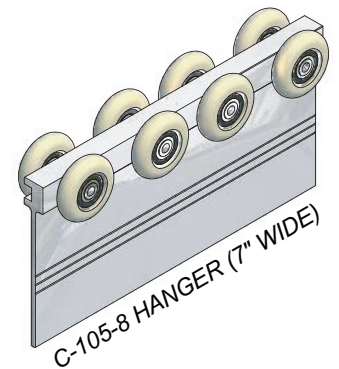

Part Number:		Part Description:	
Customer Name:	Job Number/Name:	Date:	Provided By:
Notes: