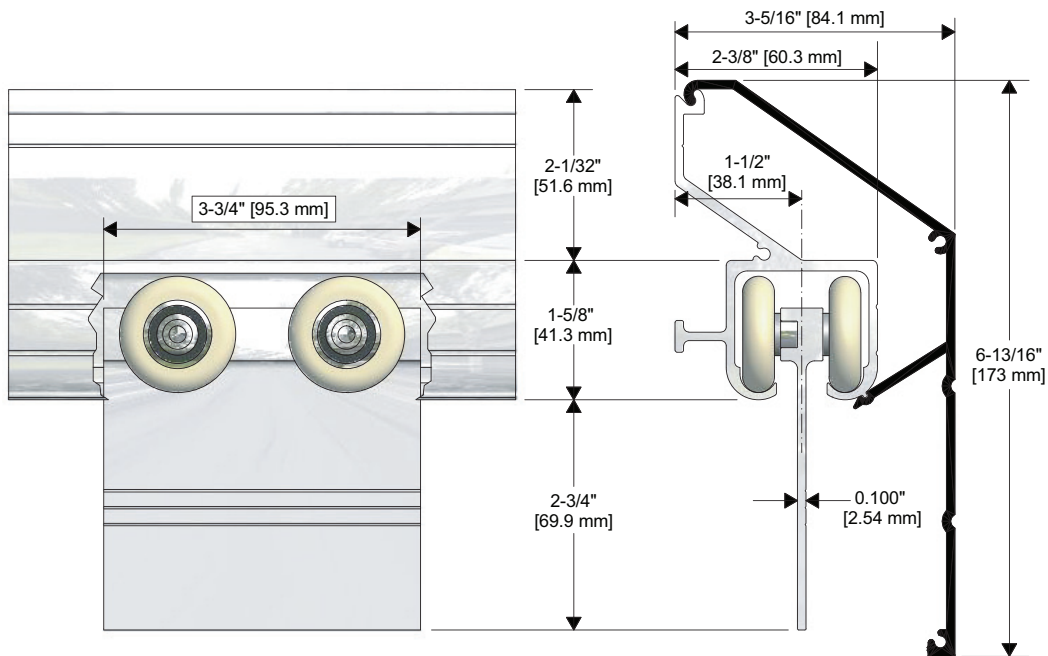

## KEY FEATURES:

- Heavy-duty kerf & bolt-thru mounting hangers for Single or Bi-parting Wall Mounted doors.
- **C-105-4** Hangers c/w Four Precision Ground Ball Bearing, Nylon Tire Wheels.
- Load Capacity **200lbs. (two hangers)**
- **C-105-8** Hangers c/w Eight Precision Ground Ball Bearing, Nylon Tire Wheels.
- Load Capacity **400lbs. (two hangers)**
- Use with Extruded Aluminum **C-108** Side Mount Track, 6063T5 Alloy
- Optional Extruded Aluminum **C-110** Snap-on Fascia used to cover hardware (Kit No. **C-105-4(8)-110**)