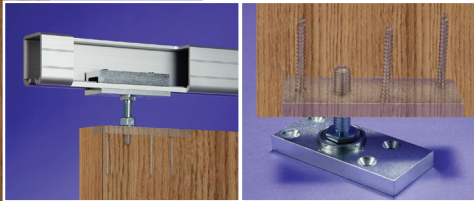

Toll Free Telephone: 1-866-999-1KNC (1562) Toll Free Fax: 1-800-567-0123
Email: customerservice@kncrowder.com
Website: <http://www.kncrowder.com>

C-510

KEY FEATURES:

- Heavy-duty Bi-folding hardware with **C-995-FP** Hanger
- Includes **C-510** Heavy-duty Pivot complete with thrust bearings for extra heavy load.
- Load Capacity **200lbs. (Per panel/leaf)**
 - Use with Extruded Aluminum **C-204** Track, 6061T6 Alloy