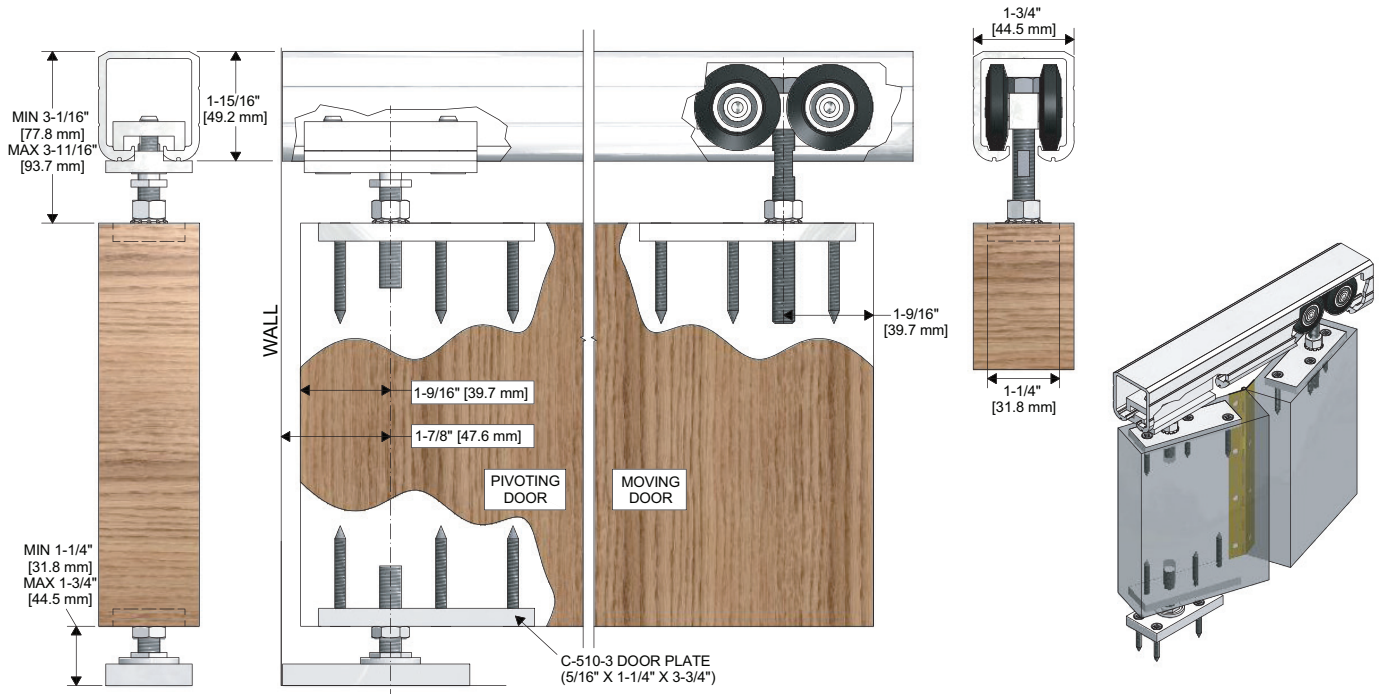

Toll Free Telephone: 1-866-999-1KNC (1562) Toll Free Fax: 1-800-567-0123
Email: customerservice@kncrowder.com
Website: <http://www.kncrowder.com>

C-510

KEY FEATURES:

- Heavy-duty Bi-folding hardware with **C-995-FP** Hanger
- Includes **C-510** Heavy-duty Pivot complete with thrust bearings for extra heavy load.
- Load Capacity **200lbs. (Per panel/leaf)**
 - Use with Extruded Aluminum **C-204** Track, 6061T6 Alloy