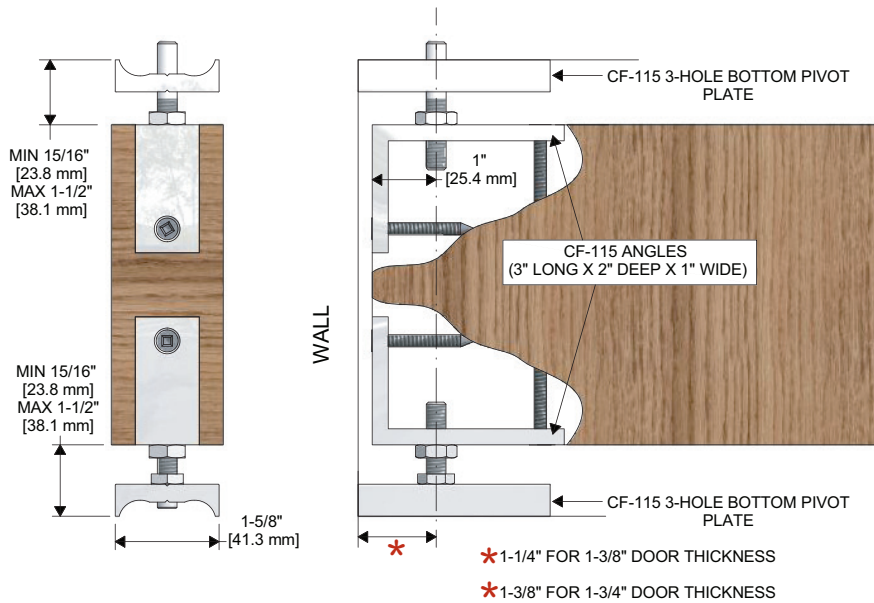

Toll Free Telephone: 1-866-999-1KNC (1562) Toll Free Fax: 1-800-567-0123
Email: customerservice@kncrowder.com
Website: <http://www.kncrowder.com>

CF-116

KEY FEATURES:

- Medium to Light Duty Bi-folding hardware for trackless applications
- For single swinging doors
- Load Capacity **50lbs. (Per door)**