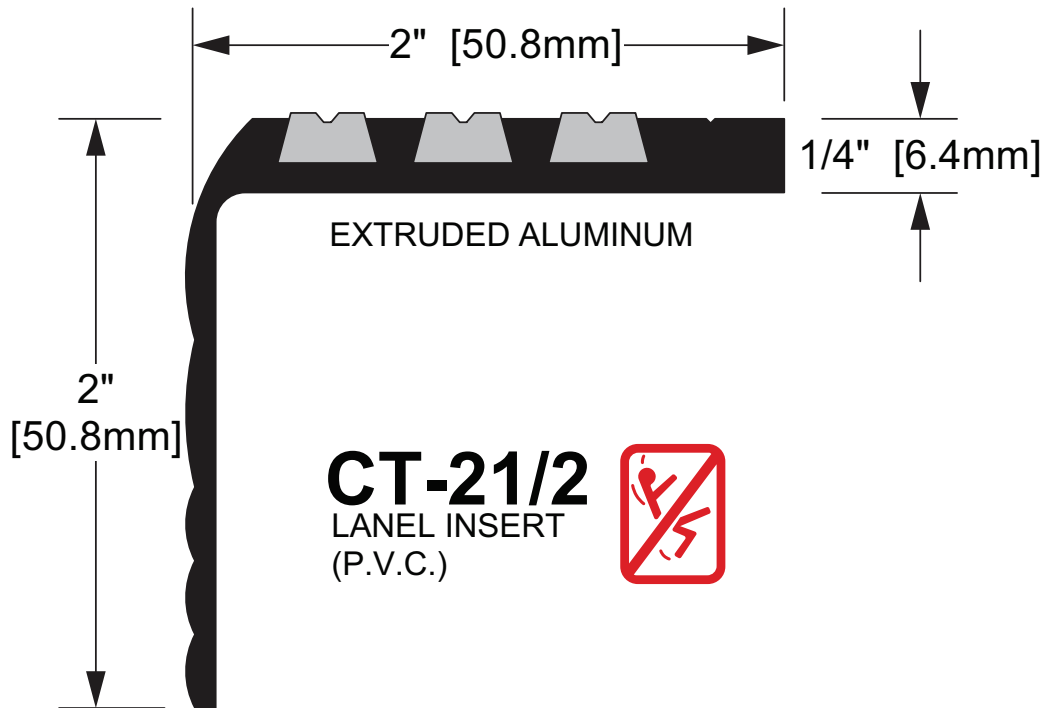

# CT-21/2

<b>Features</b>	2" W. X 1/4" H X 2"L.
<b>Available In</b>	Extruded aluminum & lanel insert

<b>Part No.</b>	<b>Part Description</b>		
<b>Customer Name</b>	<b>Job No./Name</b>	<b>Date</b>	<b>Provided By</b>
<b>Note</b>			