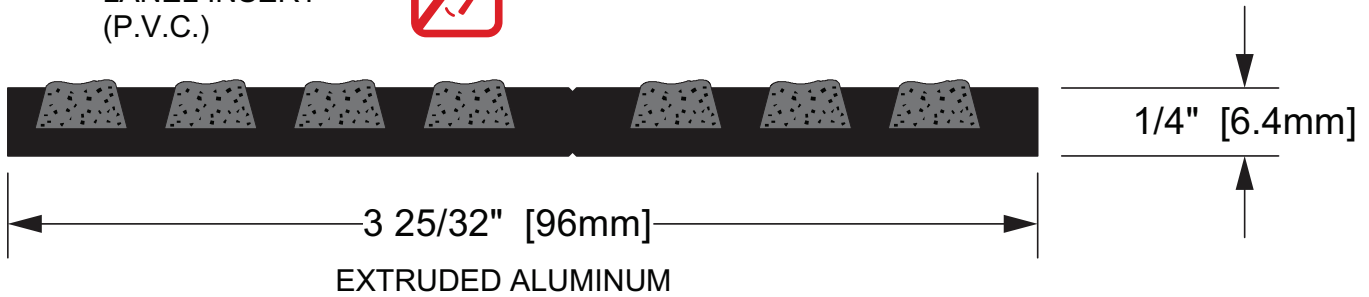

CT-22/4

Features	4"w. X 1/4" H.
Available In	Flat extruded aluminum & lanel insert

CT-22/4
 LANEL INSERT
 (P.V.C.)

Part No.	Part Description		
Customer Name	Job No./Name	Date	Provided By
Note			