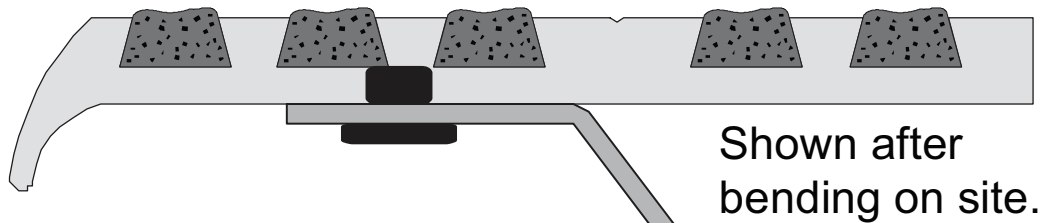

# CT-227

<b>Features</b>	For use with abrasive only
-----------------	----------------------------

Shown after bending on site.

## CT-227

**HIDDEN STRAP ANCHOR**  
 For use with Abrasive applications only.  
 No visible screws.

Shipped as shown.

<b>Part No.</b>	<b>Part Description</b>		
<b>Customer Name</b>	<b>Job No./Name</b>	<b>Date</b>	<b>Provided By</b>
<b>Note</b>			