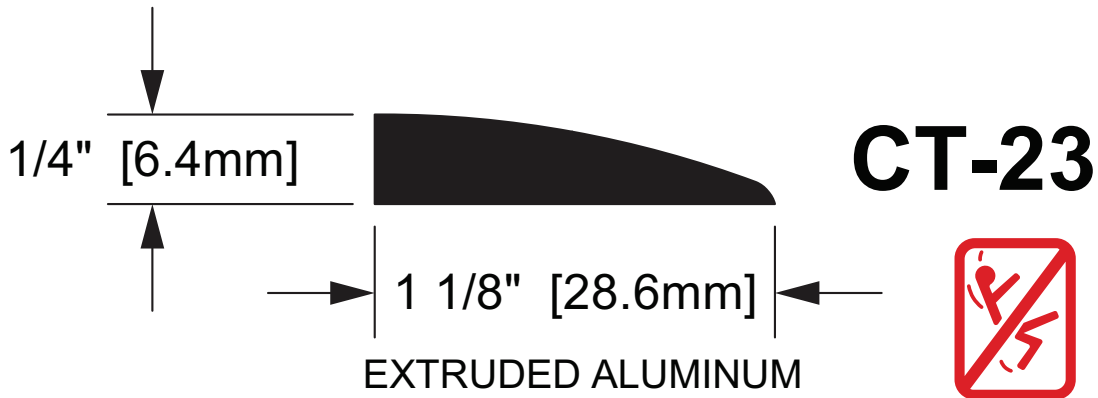

CT-23

Features	1-1/8"W. X 1/4" H.
Available In	Extruded aluminum Used to put a slope on the CT22 series

Part No.	Part Description		
Customer Name	Job No./Name	Date	Provided By
Note			