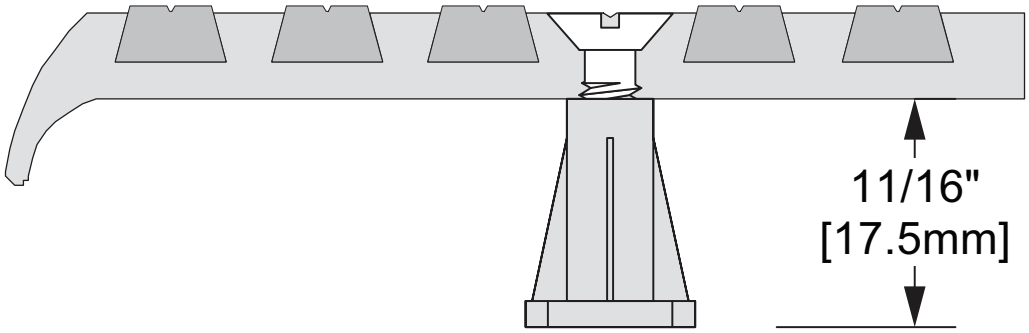

CT-27

Features	C/w screw & anchor Prior to installation for use in concrete
-----------------	---

CT-27

CASTMETAL ANCHOR
 For use in concrete (pour in place installations).
 Nosings are pre-drilled and countersunk for machine screws (supplied with anchor).