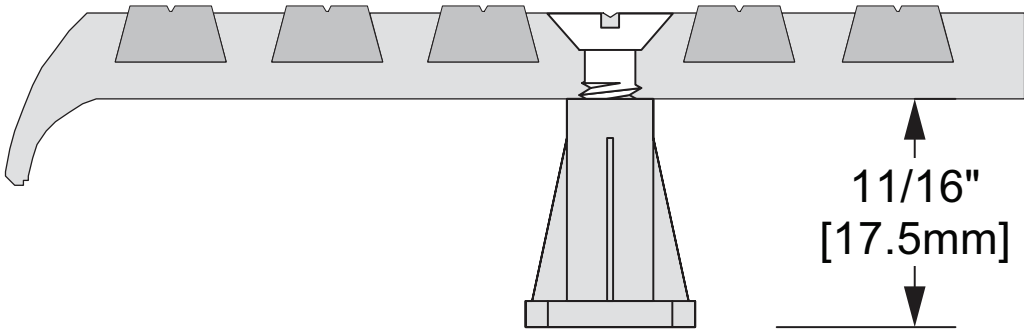

CT-27

| | |
|-----------------|-----------------------------------------------------------------|
| Features | C/w screw & anchor Prior to installation for use in concrete |
|-----------------|-----------------------------------------------------------------|

CT-27

CASTMETAL ANCHOR
 For use in concrete (pour in place installations).
 Nosings are pre-drilled and countersunk for machine screws (supplied with anchor).

| | | | |
|----------------------|-------------------------|-------------|--------------------|
| Part No. | Part Description | | |
| Customer Name | Job No./Name | Date | Provided By |
| Note | | | |