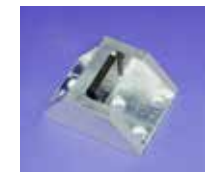

CC-993 Easy Connect Hanger

With CC-904 Top Mount Track

For Single or Bi-Parting Wall Mounted Doors.

Using the popular design from the standard C-993 Easy Connect Hangers, our well-known precision ball bearing nylon tire wheels, and adding Catch'N'Close technology, results in the ultimate sliding door system! The CC-993 Hanger has a quick disconnect stud which allows hanger body and stud to be inserted into the track while mounting. The top plate is mounted to the top of the door and accepts the quick disconnect stud, therefore reducing installation time. Using the new CC-904 Track, combined with the CC-940 Fascia can result in significant savings by eliminating the need for constructing a bulkhead to hide the track & hardware.

- 2 - **CC-101HD** Catch'N'Close In-track Stops
(Complete with set screws for friction fit)

- 2 - **CC-2** Catch'N'Close closing device
(Complete with screws)

- 1 - **C-914** Guide Channel X Length (equal to Door Width)
(Example: 36" [914mm] Door = 36" [914mm] Guide Channel)

- 1 - **C-913** Floor Guide
(Complete with screws)

OPTIONAL PRODUCTS

- CC-941** End Cap only
(For use with CC-904 Track only)

- CC-942** End Cap only
(For use with CC-904 Track & **one (1)** CC-940 Fascia combination only)

CC-940 Snap-On Fascia

- CC-943** End Cap only
(For use with CC-904 Track & **two (2)** CC-940 Fascia combination only)

For **Door Locks & Pulls**, see pages 72-75 in the K.N. Crowder Sliding Door Track & Hardware Catalogue