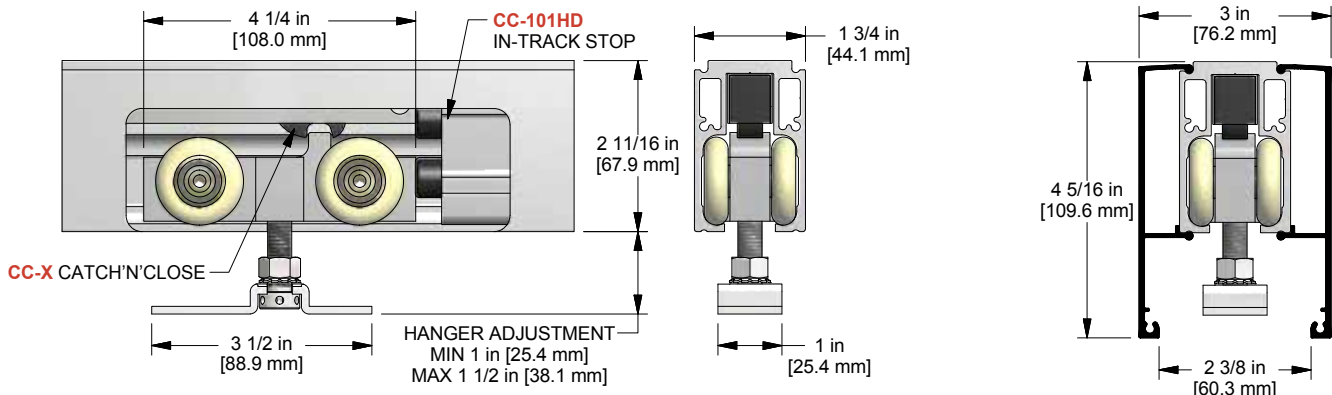

CC-993 HANGER WITH CC-904 TRACK DETAIL

[Optional **CC-940** Snap-On Fascia illustrated as solid **black** profile. Can be used on both sides of the track or one side only]