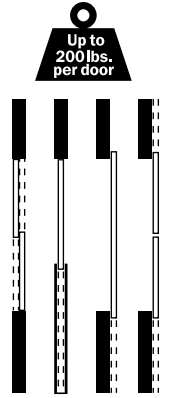

CC-993 Easy Connect Hanger

With CC-904 Top Mount Track

For Single or Bi-Parting Wall Mounted Doors.

Using the popular design from the standard C-993 Easy Connect Hangers, our well-known precision ball bearing nylon tire wheels, and adding Catch'N'Close technology, results in the ultimate sliding door system! The CC-993 Hanger has a quick disconnect stud which allows hanger body and stud to be inserted into the track while mounting. The top plate is mounted to the top of the door and accepts the quick disconnect stud, therefore reducing installation time. Using the new CC-904 Track, combined with the CC-940 Fascia can result in significant savings by eliminating the need for constructing a bulkhead to hide the track & hardware.

- **CC-993** Hanger Load Capacity **200 lbs. (two Hangers)**
- Use with Extruded Aluminum **CC-904 Track**, 6061T6 Alloy
- Use with **CC-2** Catch'N'Close closing device for up to **200lbs. doors**

CC-2-993 X (track size)" 1DR KIT COMPLETE

Complete Kits available for 24" [610 mm] to 72" [1829 mm] wide doors.

- 1 - **CC-904** Top Mount Track X Length (2 x Door Width)
(Example: 36" [914mm] Door = 72" [1829mm] Track)

- 2 - **CC-993** Easy Connect Catch'N'Close Hangers
(Complete with screws & adjustment rod)

- 2 - **CC-101HD** Catch'N'Close In-track Stops
(Complete with set screws for friction fit)

- 2 - **CC-2** Catch'N'Close closing device
(Complete with screws)

- 1 - **C-914** Guide Channel X Length (equal to Door Width)
(Example: 36" [914mm] Door = 36" [914mm] Guide Channel)