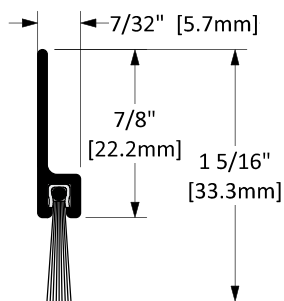

W-25S

Finish Options

- **STD** Clear Anodized
- **OPT** Bronze Anodized
- **OPT** Black Anodized

Screw Options

- **Standard**

  Screw Type: **A**
  #8 X 3/4" Stainless Steel Pan Head, Robertson Drive, Tek Screws
- **Optional**

  Screw Type: **B**
  #8 X 3/4" Stainless Steel Pan Head, Tamper-Resistant Torx Drive, Tek Screws

Operation	Door Sweep
Features	• Clear Anodized Extruded Aluminum with 1/2" Nylon Brush
Application	• Ideal for Residential, Commercial & Industrial

Customer Name: _____ Job No./Name: _____ Date: _____ Provided By: _____

Notes: