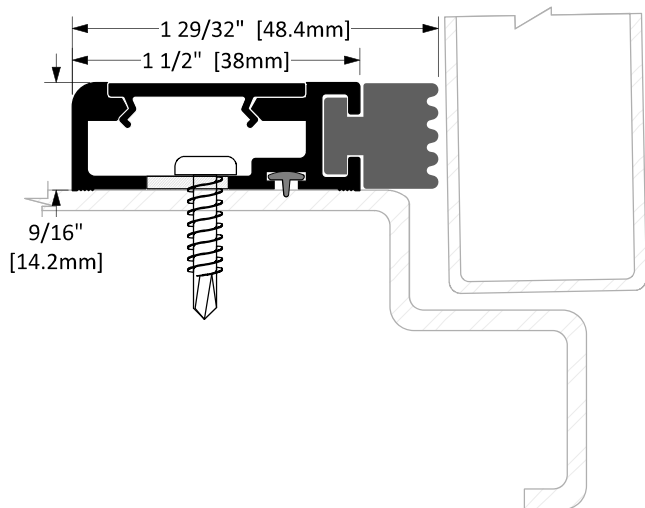

# W-46N

STD  
OPT

## Screw Options

Screw Type: **A**  
#8 X 3/4" Stainless Steel Pan Head,  
Robertson Drive, Tek Screws

Optional

Screw Type: **B**  
#8 X 3/4" Stainless Steel Pan Head,  
Tamper-Resistant Torx Drive, Tek Screws