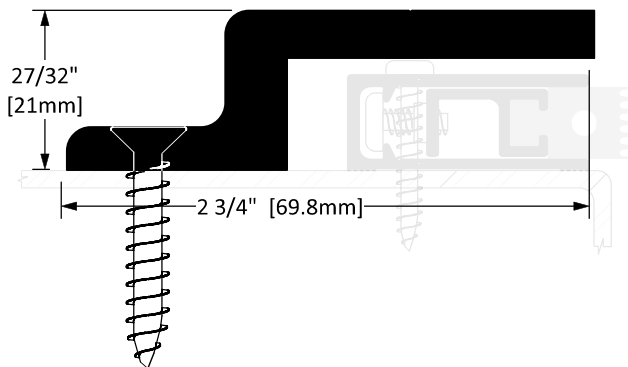

NEW

W-DCMB42

- Finish Options**
- STD Clear Anodized
 - OPT Bronze Anodized
 - OPT Black Anodized
- Screw Options**
- STD #12 x 1-1/4" Flat Head SMS SS

Operation	Door Closer Mounting Bracket
Features	<ul style="list-style-type: none"> • Clear Anodized Extruded Aluminum • 6" long
Application	<ul style="list-style-type: none"> • Ideal for Residential, Commercial & Industrial