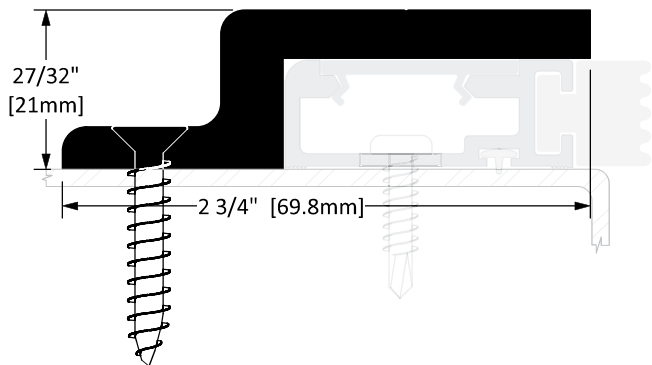

NEW

W-DCMB46

Finish Options

- STD Clear Anodized
- OPT Bronze Anodized
- OPT Black Anodized

Screw Options

- STD #12 x 1-1/4" Flat Head SMS SS

Operation	Door Closer Mounting Bracket
Features	<ul style="list-style-type: none"> • Clear Anodized Extruded Aluminum • 6" long
Application	<ul style="list-style-type: none"> • Ideal for Residential, Commercial & Industrial