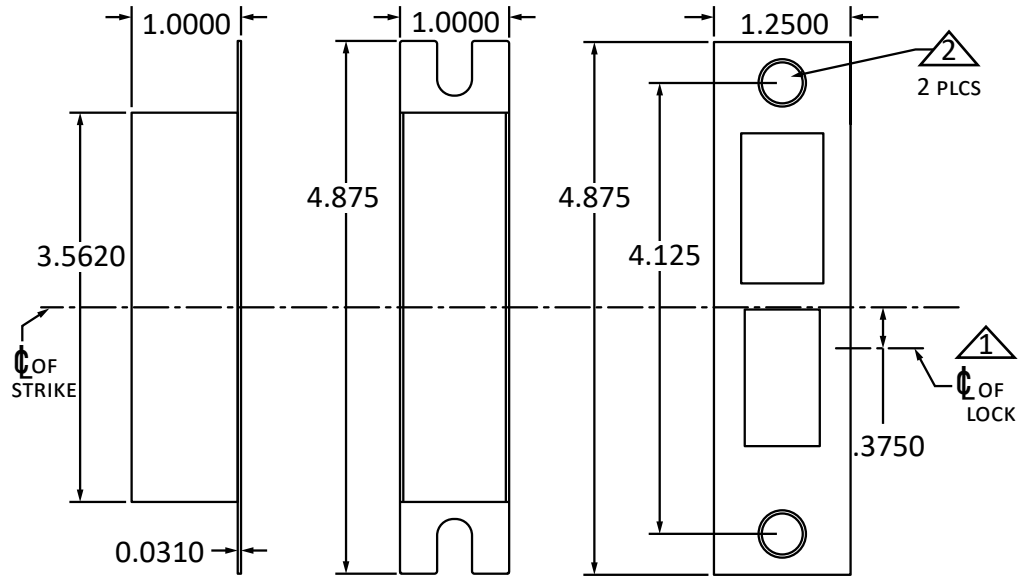

C-95SL-OT SELF-LATCHING FLUSH PRIVACY LOCK SET
INSTRUCTION SHEET

SUITABLE FOR 1-3/4" THICK DOORS ONLY

SPECIFICATIONS:

- CASE:** HEAVY GAUGE WROUGHT
- ARMOR FRONT:** BRASS, BRONZE, STAINLESS
- DEAD BOLT:** 1/2" THICK X 5/8" HIGH X 1" THROW
- PULL:** 1/4" THICK X 1-1/2" HIGH X 7/8" SWINGOUT

NOT TO SCALE

C-95SL-CT SELF-LATCHING FLUSH SECURITY LOCK SET

DOOR PREP TEMPLATE

SUITABLE FOR 1-3/4" THICK DOORS ONLY

- ① INSERT BACKSET HERE
2-1/2", 2-3/4", 5", OR 6"
(OPTIONAL SIZES AVAILABLE)
- ② PREP FOR #12 WOOD OR
12-24 MACHINE SCREWS
- ③ CENTERLINE OF STRIKE IS
3/8" ABOVE CENTERLINE
OF LOCK

NOT TO SCALE