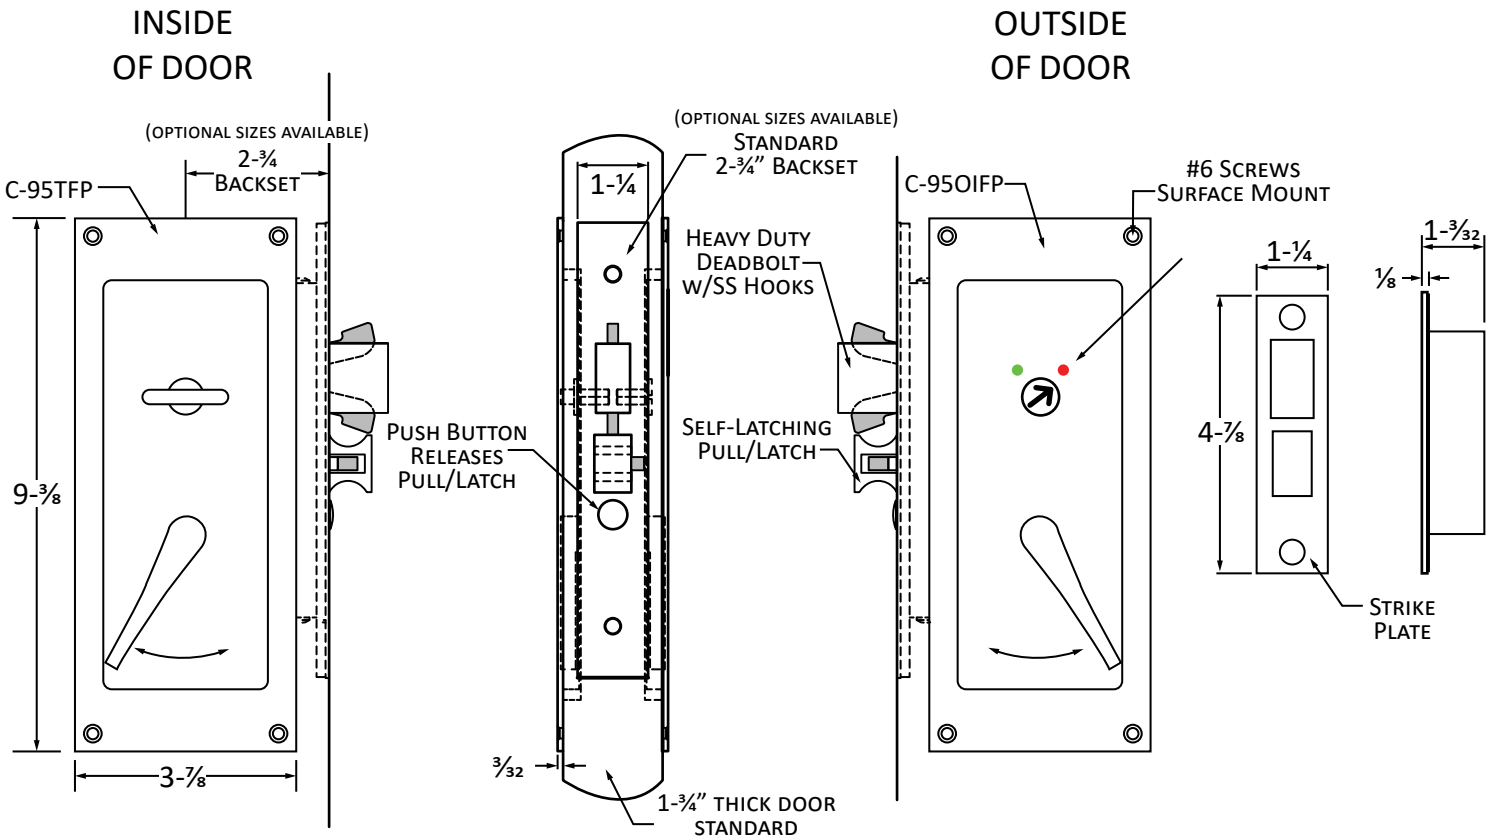

C-95SL-OT SELF-LATCHING FLUSH PRIVACY LOCK SET
INSTRUCTION SHEET

SUITABLE FOR 1-3/4" THICK DOORS ONLY

SPECIFICATIONS:

- CASE:** HEAVY GAUGE WROUGHT
- ARMOR FRONT:** BRASS, BRONZE, STAINLESS
- DEAD BOLT:** 1/2" THICK X 5/8" HIGH X 1" THROW
- PULL:** 1/4" THICK X 1-1/2" HIGH X 7/8" SWINGOUT

NOT TO SCALE

C-95SL-CT SELF-LATCHING FLUSH SECURITY LOCK SET

DOOR PREP TEMPLATE

SUITABLE FOR 1-3/4" THICK DOORS ONLY

- ① INSERT BACKSET HERE
2-1/2", 2-3/4", 5", OR 6"
(OPTIONAL SIZES AVAILABLE)
- ② PREP FOR #12 WOOD OR
12-24 MACHINE SCREWS
- ③ CENTERLINE OF STRIKE IS
3/8" ABOVE CENTERLINE
OF LOCK

NOT TO SCALE