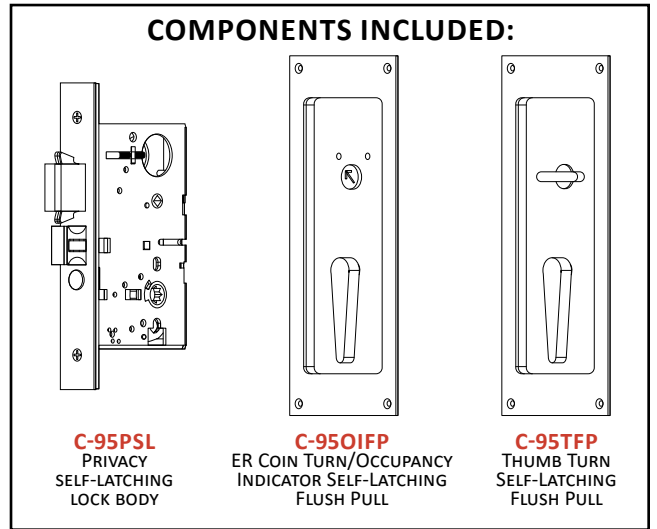

C-95SL-OT SELF-LATCHING FLUSH PRIVACY LOCK SET
INSTRUCTION SHEET

SUITABLE FOR 1-3/4" THICK DOORS ONLY

SPECIFICATIONS:

- CASE:** HEAVY GAUGE WROUGHT
- ARMOR FRONT:** BRASS, BRONZE, STAINLESS
- DEAD BOLT:** 1/2" THICK X 5/8" HIGH X 1" THROW
- PULL:** 1/4" THICK X 1-1/2" HIGH X 7/8" SWINGOUT

NOT TO SCALE

C-95SL-CT SELF-LATCHING FLUSH SECURITY LOCK SET

DOOR PREP TEMPLATE

SUITABLE FOR 1-3/4" THICK DOORS ONLY

- ① INSERT BACKSET HERE
2-1/2", 2-3/4", 5", OR 6"
(OPTIONAL SIZES AVAILABLE)
- ② PREP FOR #12 WOOD OR
12-24 MACHINE SCREWS
- ③ CENTERLINE OF STRIKE IS
3/8" ABOVE CENTERLINE
OF LOCK