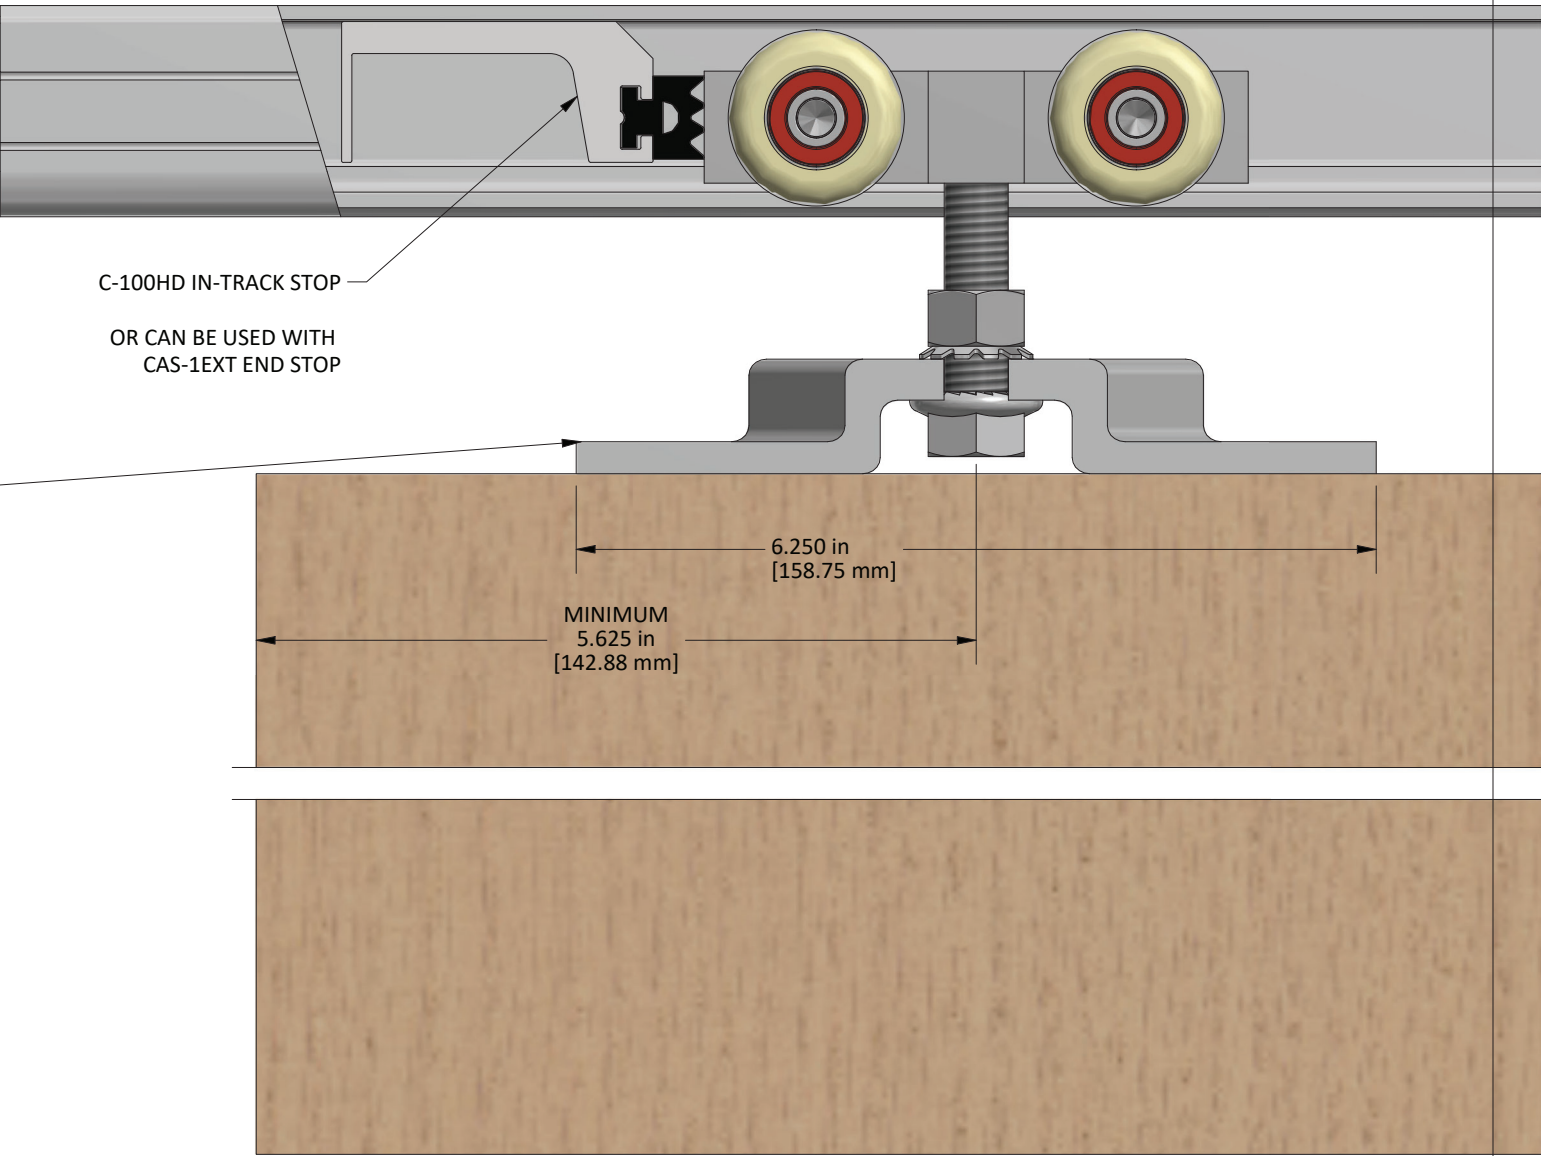

C-998 SERIES - UP TO 450LBS CAPACITY

PRODUCT: C-998 SERIES PRODUCT DETAILS

CUSTOMER:

PROJECT:

DRAWN BY: G.PARON

DATE: AUGUST 2020

SCALE: NA

DWG N°: