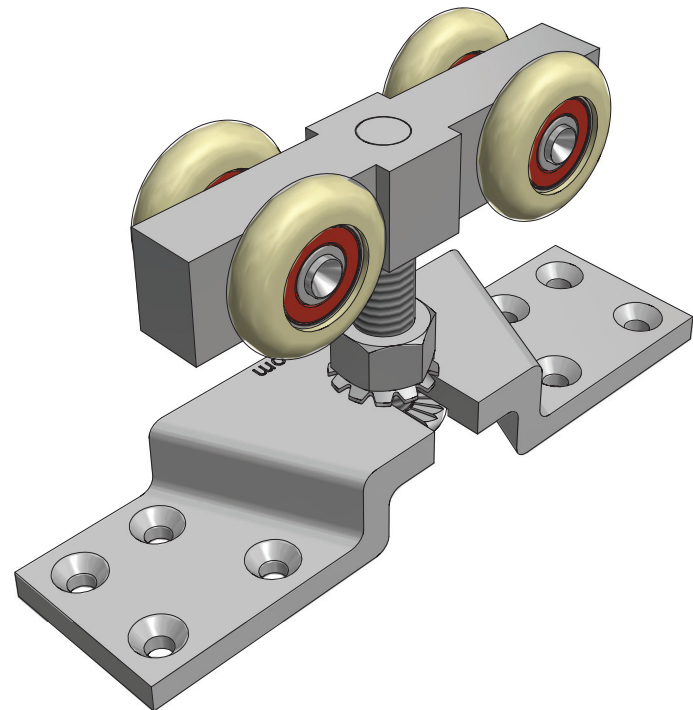

C-998 SERIES - UP TO 450LBS CAPACITY

PRODUCT: C-998 SERIES PRODUCT DETAILS

CUSTOMER:

PROJECT:

DRAWN BY: G.PARON

DATE: AUGUST 2020

SCALE: NA

DWG N°: