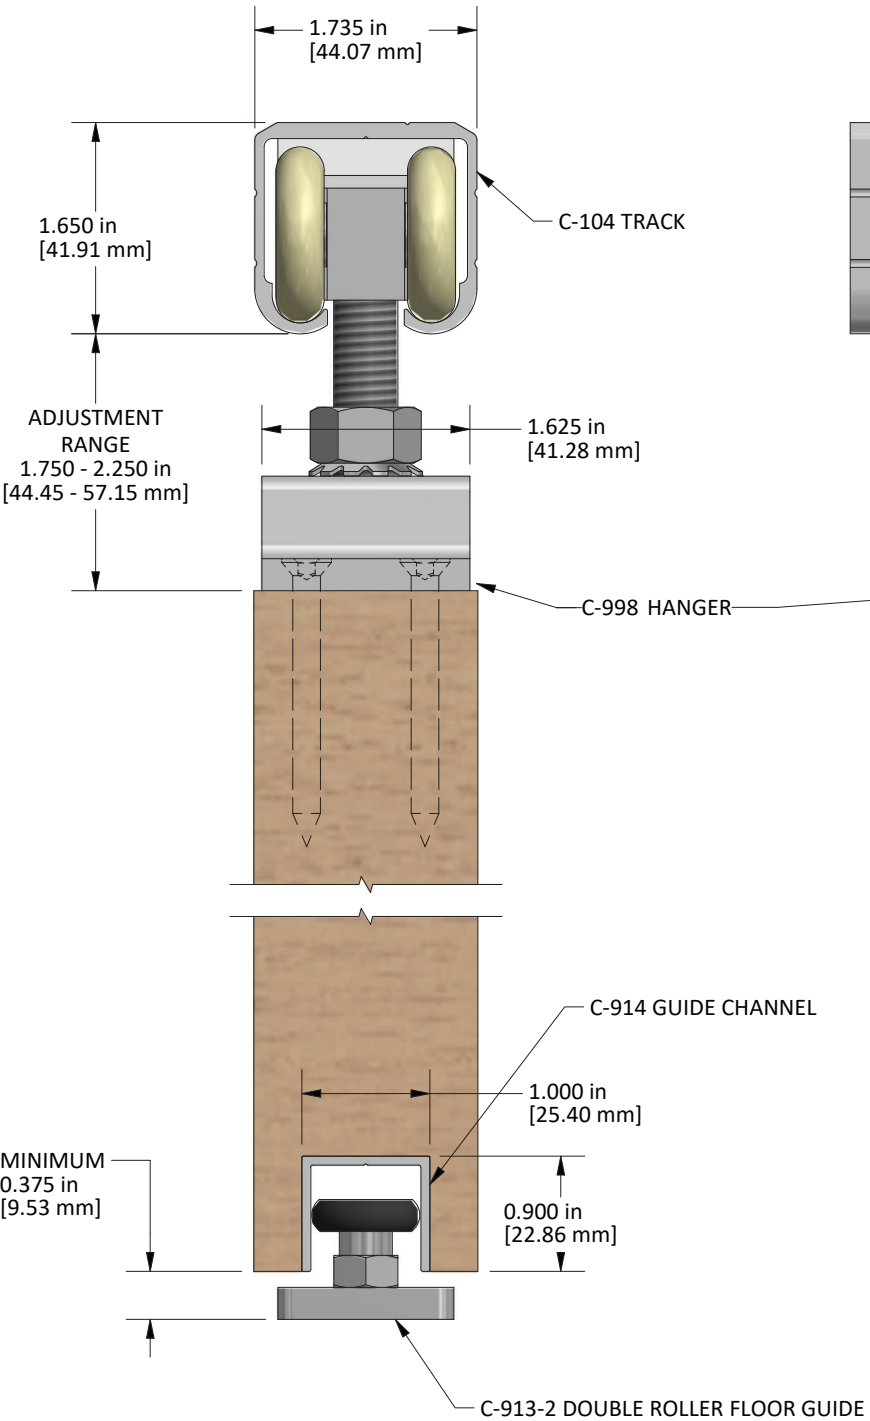

C-998 SERIES - UP TO 450LBS CAPACITY

PRODUCT: C-998 SERIES PRODUCT DETAILS

CUSTOMER:

PROJECT:

DRAWN BY: G.PARON

DATE: AUGUST 2020

SCALE: NA

DWG N°: