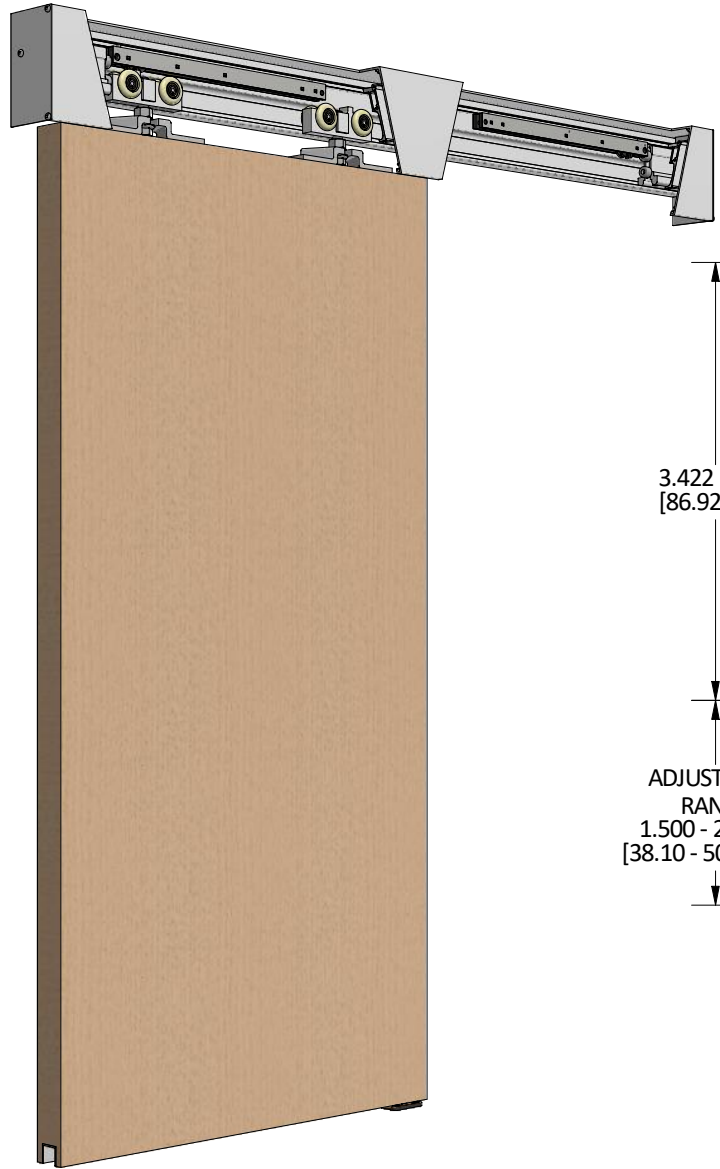

CCSF-998 SERIES - UP TO 300LBS CAPACITY

PRODUCT: CCSF-998 SERIES PRODUCT DETAILS		 K.N.CROWDER MFG. INC.	1220 BURLOAK DRIVE BURLINGTON, ONTARIO, L7L 6B3
CUSTOMER:			TOLL FREE PHONE: 1-866-999-1KNC (1562)
PROJECT:		TOLL FREE FAX: 1-800-567-0123	www.kncrowder.com
DRAWN BY: G.PARON	DATE: MAY 2020	SCALE: NA	DWG N°:
THIS DRAWING IS THE PROPERTY OF K.N. CROWDER MFG. INC. AND IS SUBJECT TO RETURN UPON DEMAND. IT MUST NOT BE TRACED, COPIED, OR REPRODUCED IN ANY MANNER, NOR SUBMITTED TO ANY OUTSIDE PARTIES FOR EXAMINATION WITHOUT OUR CONSENT.			