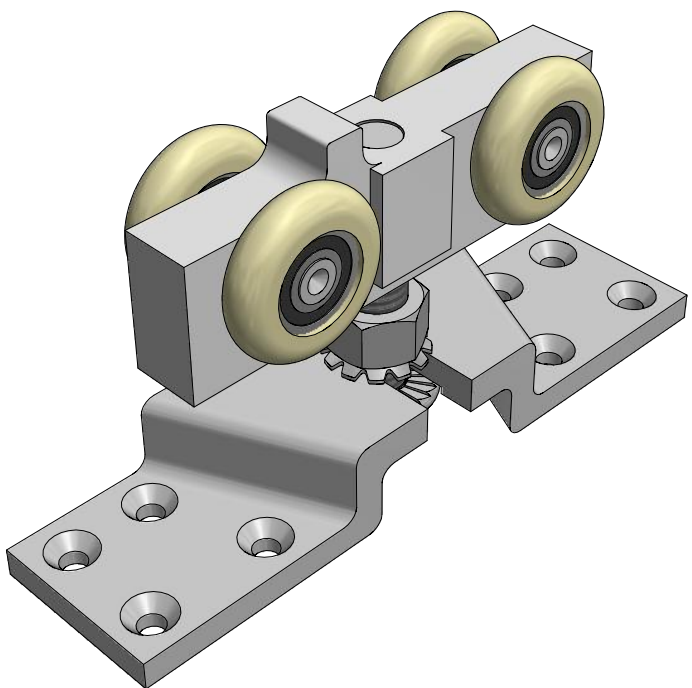

CCSF-998 SERIES - UP TO 300LBS CAPACITY

PRODUCT: CCSF-998 SERIES PRODUCT DETAILS		 K.N.CROWDER MFG. INC.	1220 BURLOAK DRIVE BURLINGTON, ONTARIO, L7L 6B3
CUSTOMER:			TOLL FREE PHONE: 1-866-999-1KNC (1562)
PROJECT:		TOLL FREE FAX: 1-800-567-0123	www.kncrowder.com
DRAWN BY: G.PARON	DATE: MAY 2020	SCALE: NA	DWG N°:
THIS DRAWING IS THE PROPERTY OF K.N. CROWDER MFG. INC. AND IS SUBJECT TO RETURN UPON DEMAND. IT MUST NOT BE TRACED, COPIED, OR REPRODUCED IN ANY MANNER, NOR SUBMITTED TO ANY OUTSIDE PARTIES FOR EXAMINATION WITHOUT OUR CONSENT.			