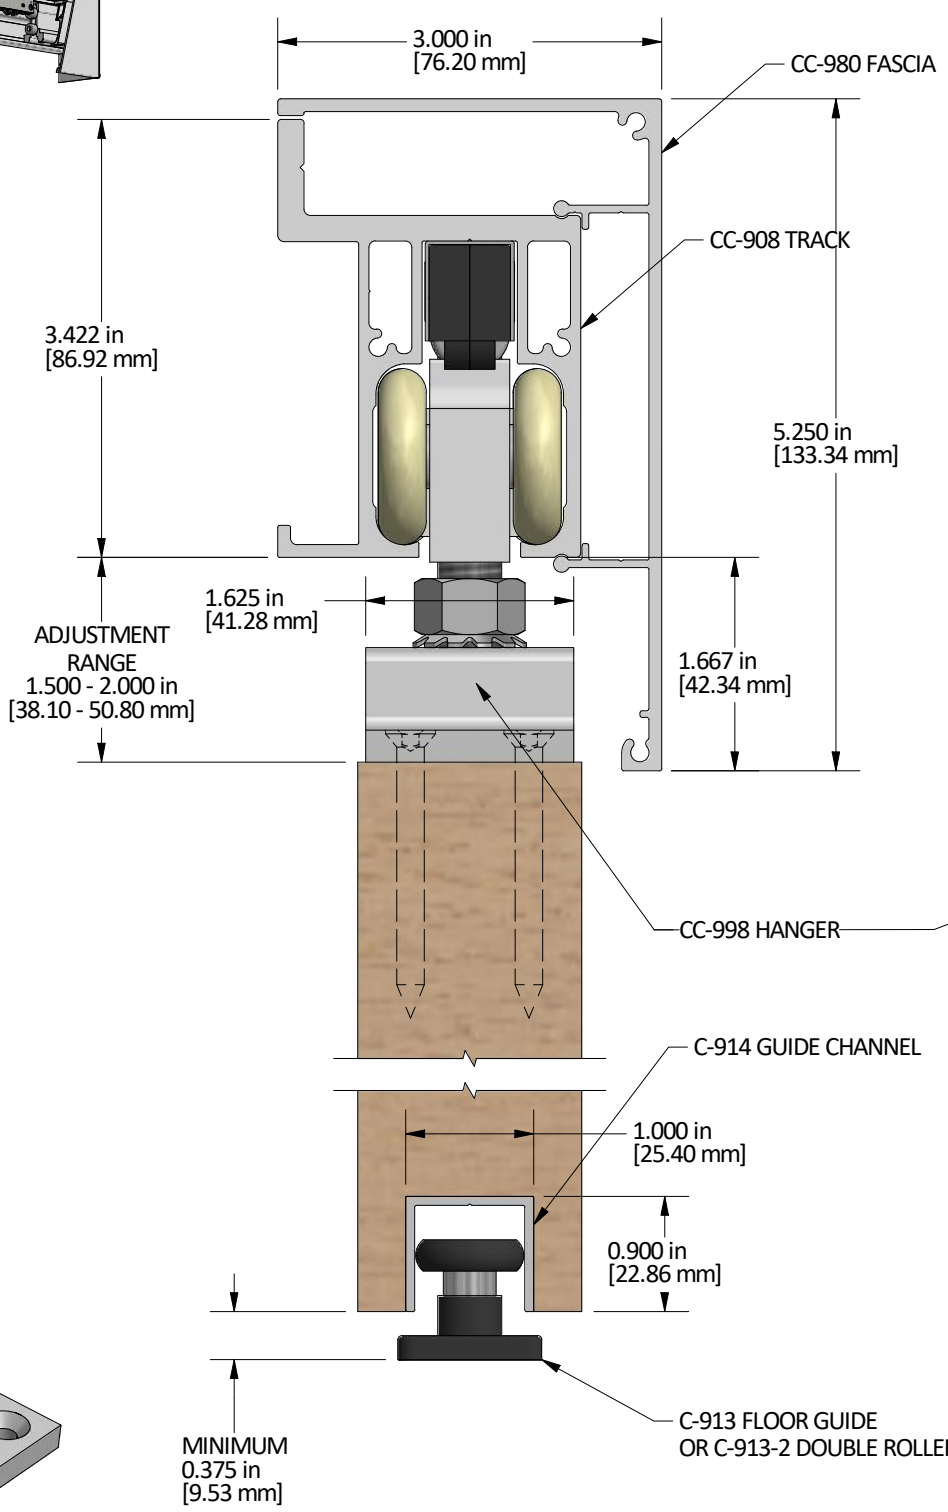

CCSF-998 SERIES - UP TO 300LBS CAPACITY

PRODUCT: CCSF-998 SERIES PRODUCT DETAILS		 K.N.CROWDER MFG. INC.	1220 BURLOAK DRIVE BURLINGTON, ONTARIO, L7L 6B3
CUSTOMER:			TOLL FREE PHONE: 1-866-999-1KNC (1562)
PROJECT:		TOLL FREE FAX: 1-800-567-0123	www.kncrowder.com
DRAWN BY: G.PARON	DATE: MAY 2020	SCALE: NA	DWG N°:
THIS DRAWING IS THE PROPERTY OF K.N. CROWDER MFG. INC. AND IS SUBJECT TO RETURN UPON DEMAND. IT MUST NOT BE TRACED, COPIED, OR REPRODUCED IN ANY MANNER, NOR SUBMITTED TO ANY OUTSIDE PARTIES FOR EXAMINATION WITHOUT OUR CONSENT.			