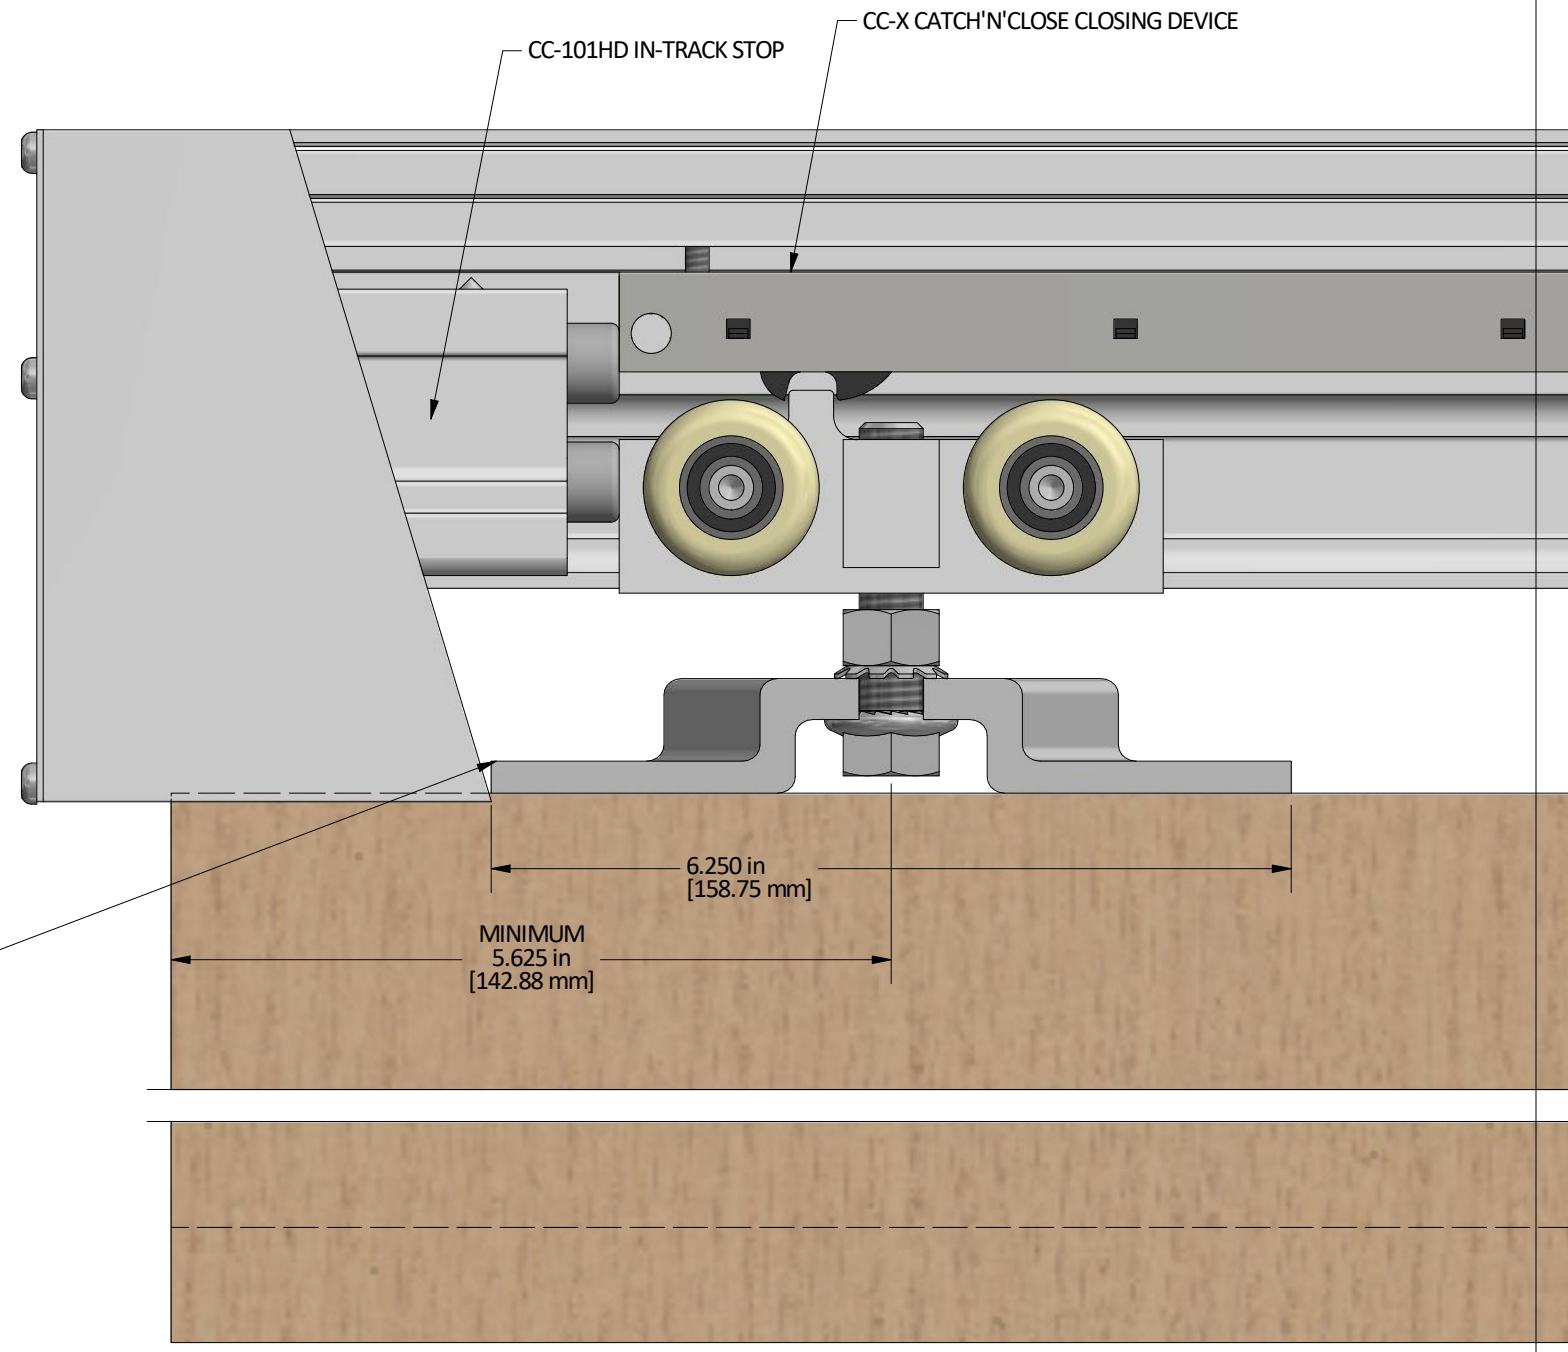

CCSF-998 SERIES - UP TO 300LBS CAPACITY

PRODUCT: CCSF-998 SERIES PRODUCT DETAILS		 K.N.CROWDER MFG. INC.	1220 BURLOAK DRIVE BURLINGTON, ONTARIO, L7L 6B3
CUSTOMER:			TOLL FREE PHONE: 1-866-999-1KNC (1562)
PROJECT:		TOLL FREE FAX: 1-800-567-0123	www.kncrowder.com
DRAWN BY: G.PARON	DATE: MAY 2020	SCALE: NA	DWG N°:
THIS DRAWING IS THE PROPERTY OF K.N. CROWDER MFG. INC. AND IS SUBJECT TO RETURN UPON DEMAND. IT MUST NOT BE TRACED, COPIED, OR REPRODUCED IN ANY MANNER, NOR SUBMITTED TO ANY OUTSIDE PARTIES FOR EXAMINATION WITHOUT OUR CONSENT.			